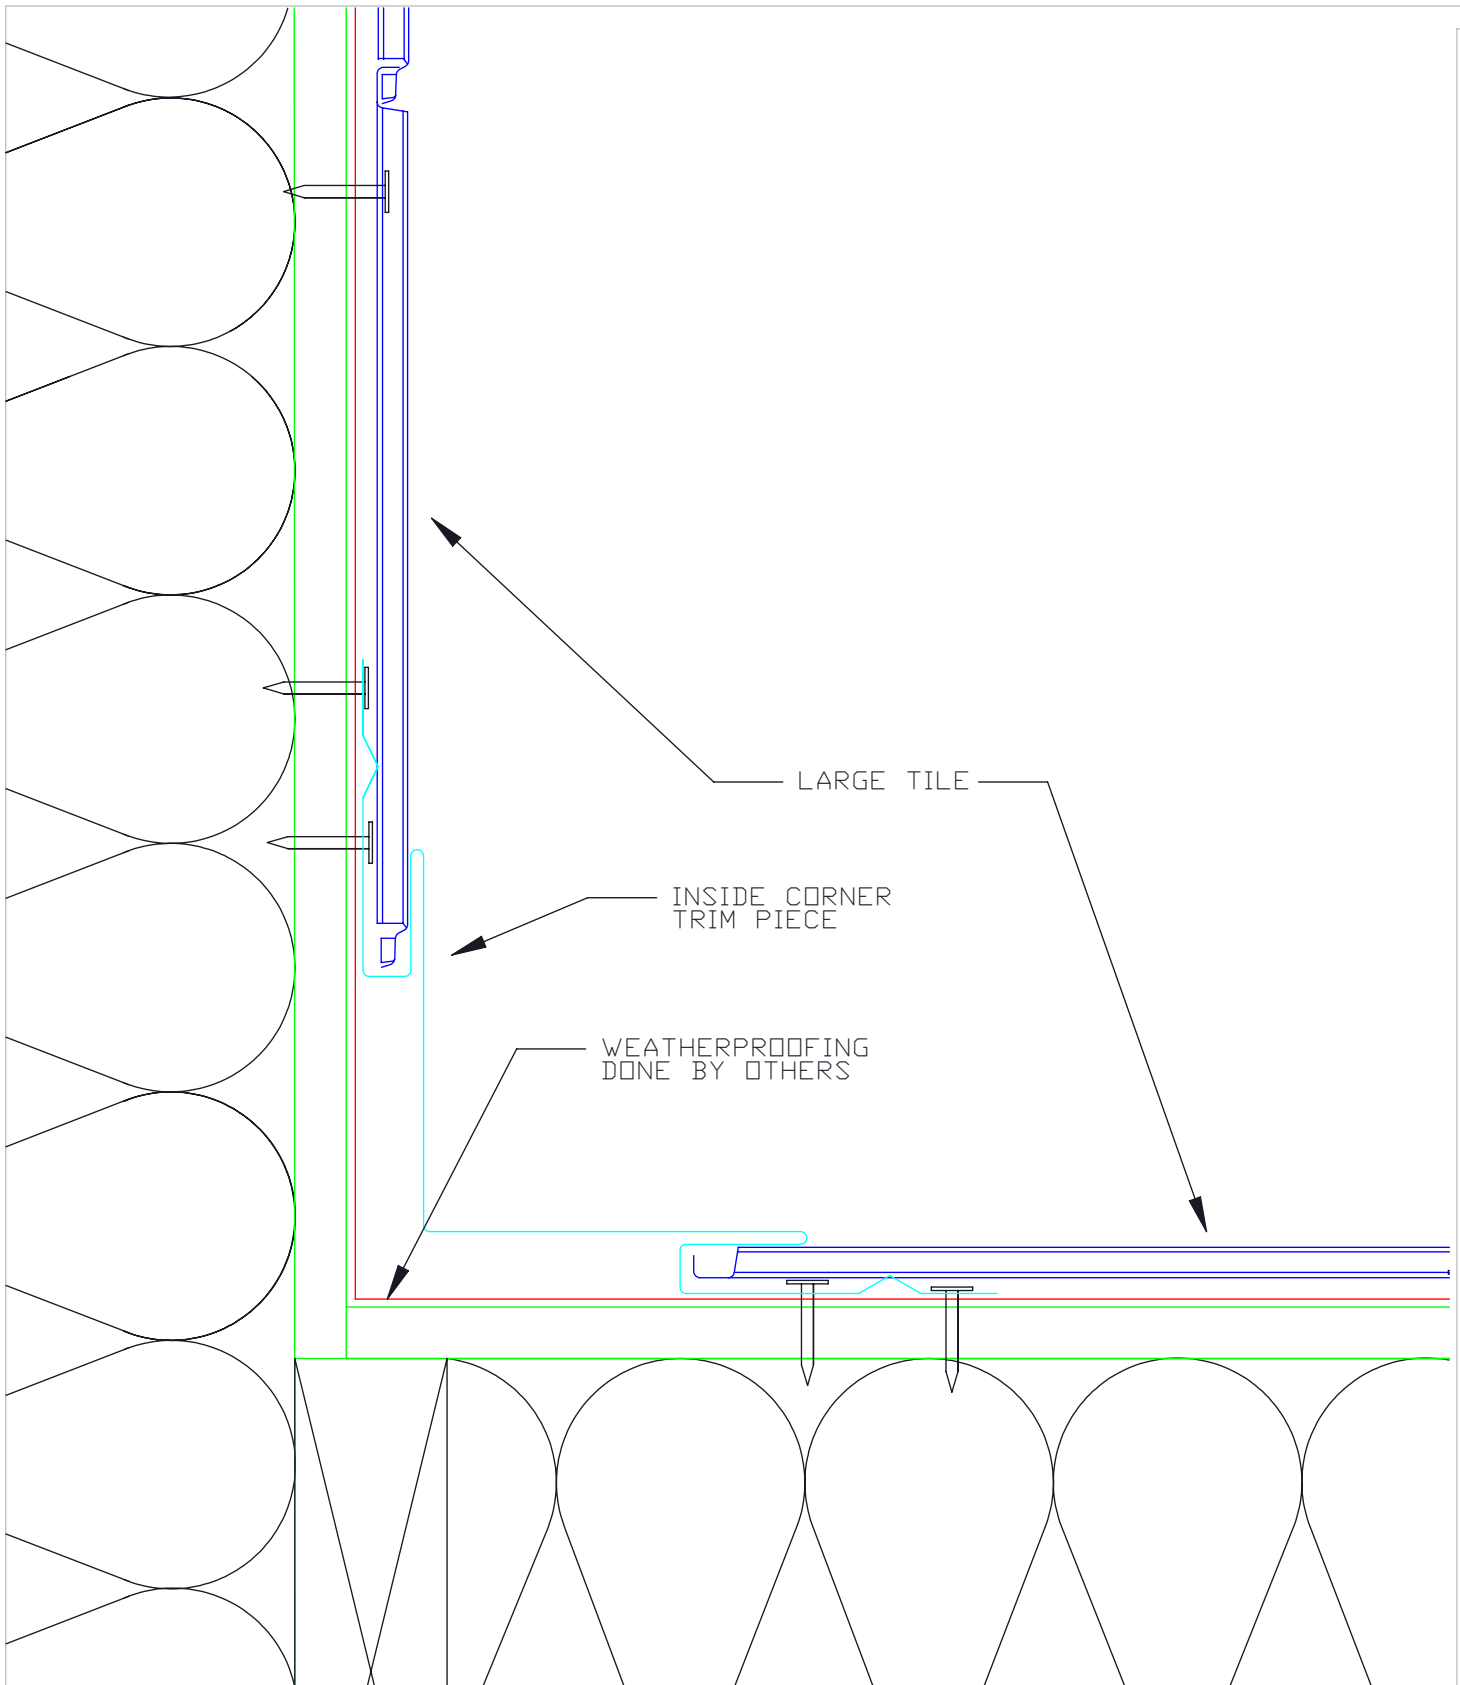

1 Piece Inside Corner

13

  MILLENNIUM F O R M S	Material	Sizes	Finish	Colors
	Stainless Steel	8 3/8" x 14 1/2" 0.018" +/- .002	Bright (BA) Mill (2B)	See color selection chart
Zalmag	8 3/8" x 14 1/2" 0.018" +/- .002	Natural Pre-patina II Black	See color selection chart	

Revised 12/10/20