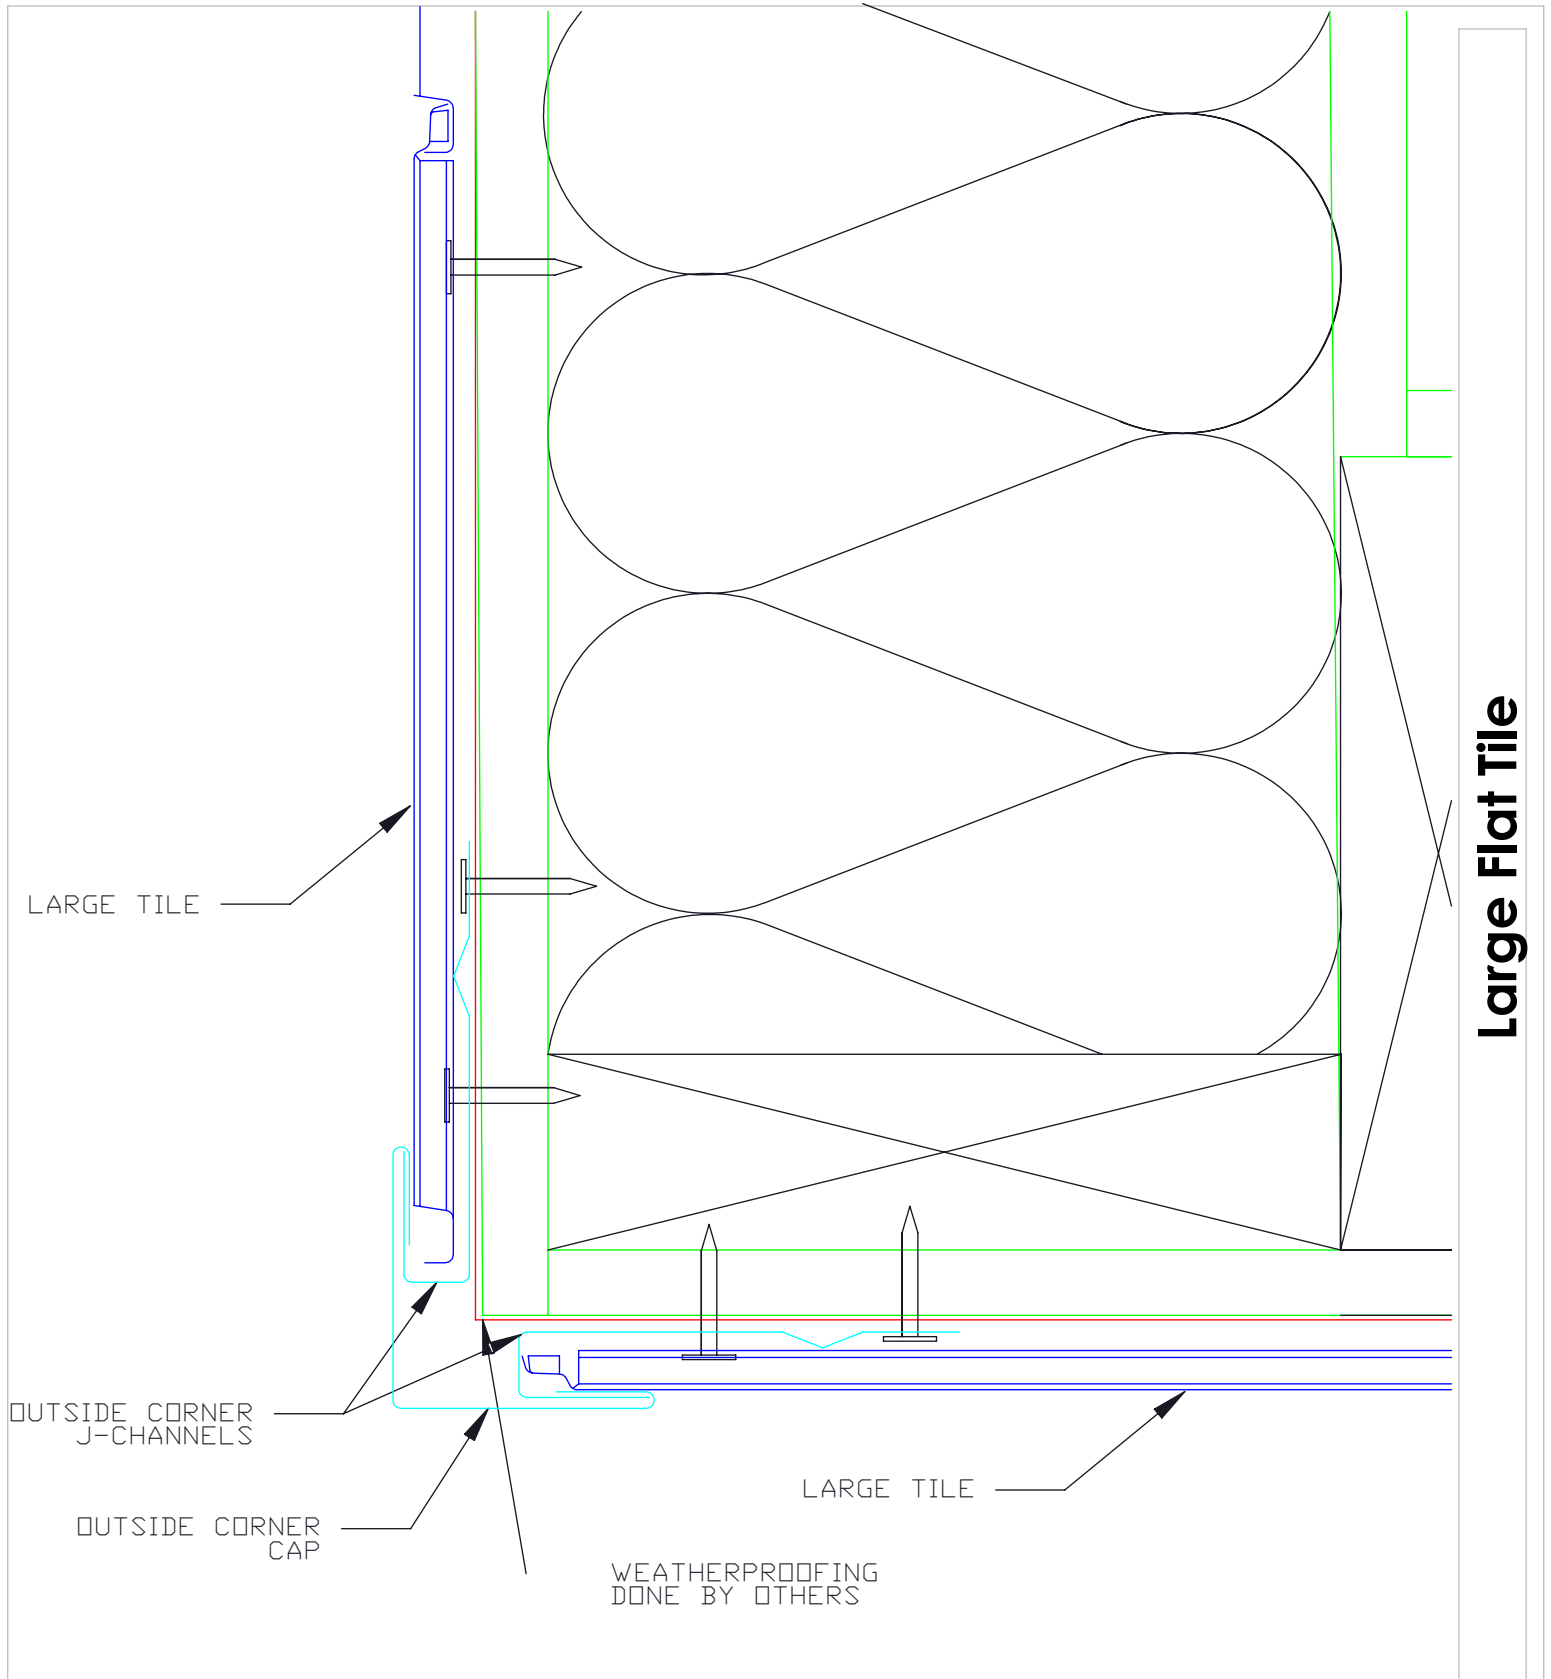

3 Piece Outside Corner

11

  MILLENNIUM F O R M S	Material	Sizes	Finish	Colors
	Stainless Steel	8 3/8" x 14 1/2" 0.018" +/- .002	Bright (BA) Mill (2B)	See color selection chart
Zalmag	8 3/8" x 14 1/2" 0.018" +/- .002	Natural Pre-patina II Black	See color selection chart	

Revised 12/10/20