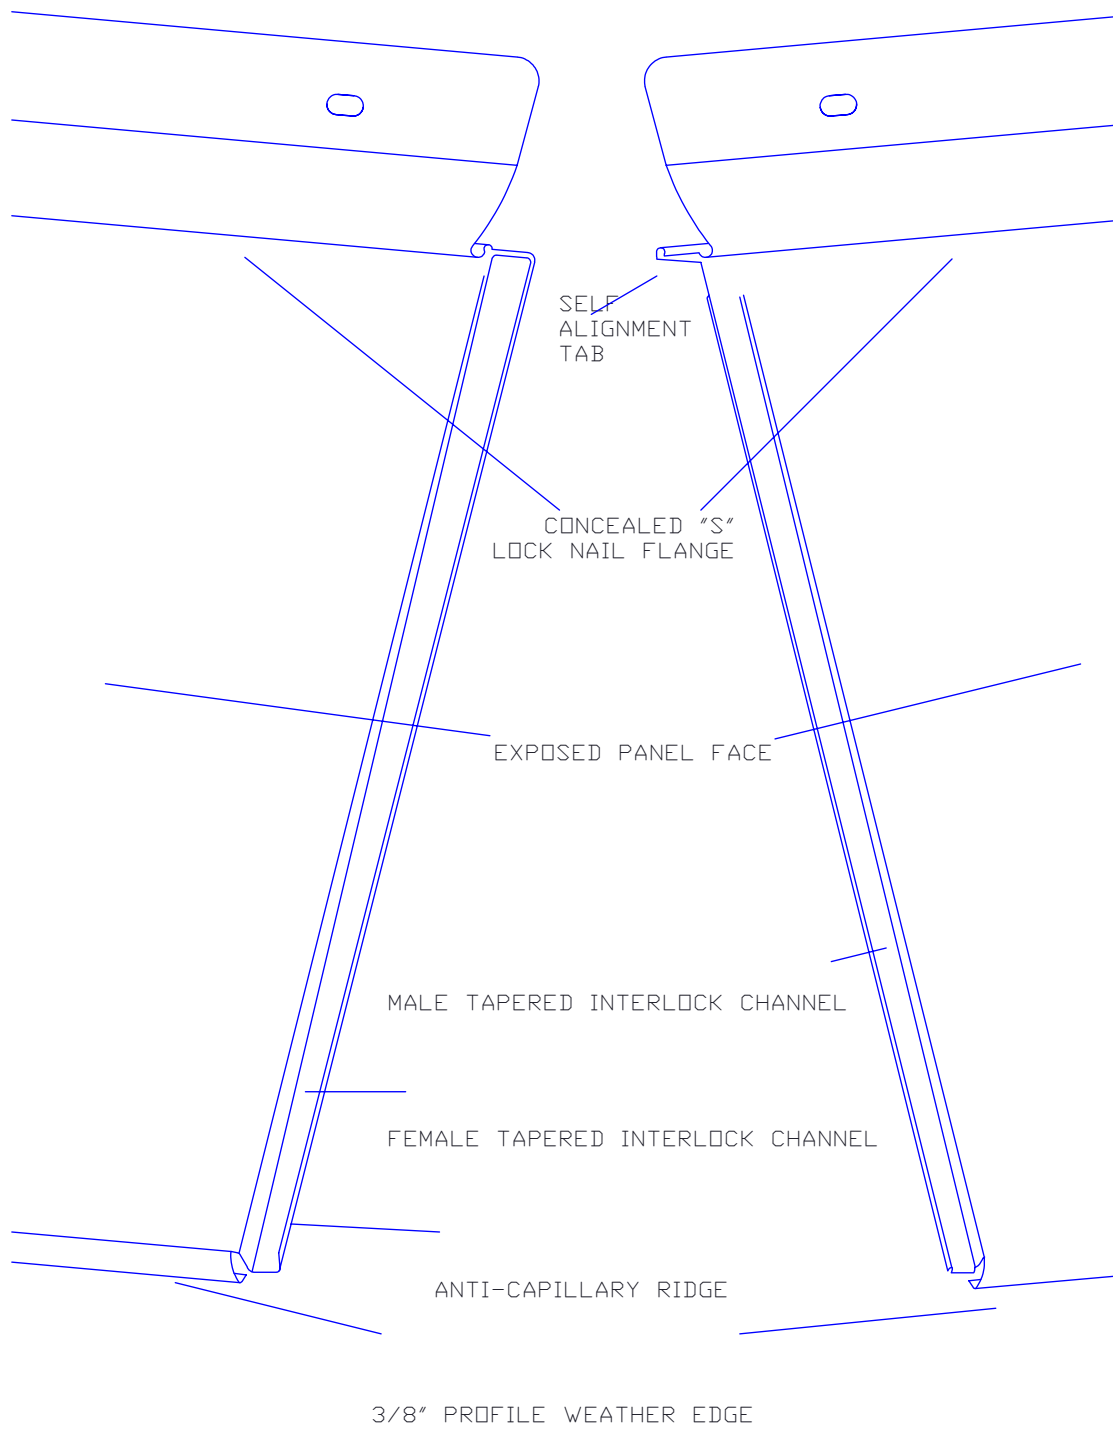

Vertical Joint Detail

2

  MILLENNIUM F O R M S	Material	Sizes	Finish	Colors
	Stainless Steel	8 3/8" x 14 1/2" 0.018" +/- .002	Bright (BA) Mill (2B)	See color selection chart
Zalmag	8 3/8" x 14 1/2" 0.018" +/- .002	Natural Pre-patina II Black	See color selection chart	

Revised 12/10/20