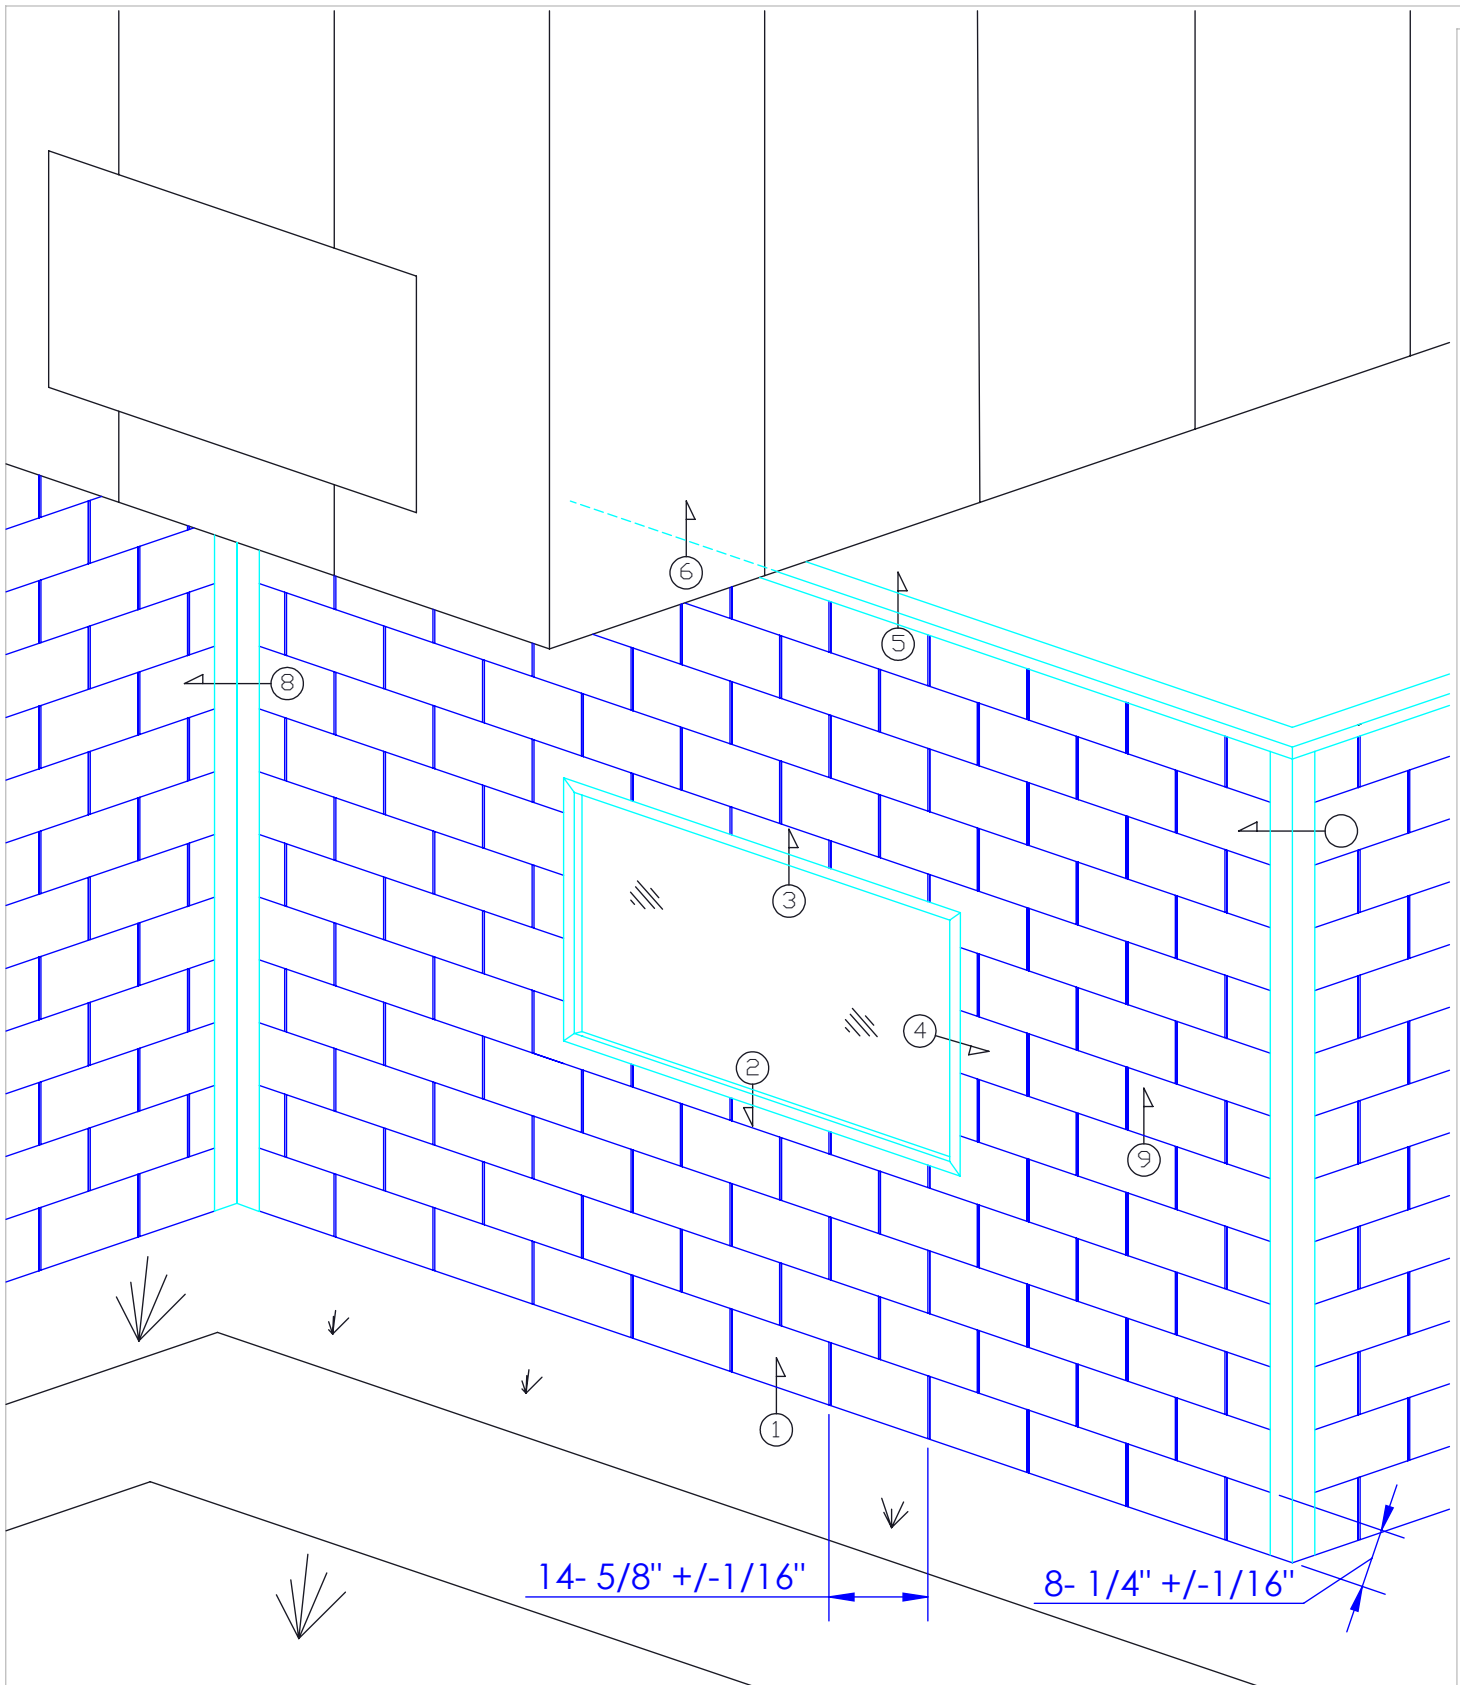

Large Flat Tile

Detail Wall

3

MILLENNIUM FORMS	Material	Sizes	Finish	Colors
	Stainless Steel	8 3/8" x 14 1/2" 0.018" +/- .002	Bright (BA) Mill (2B)	See color selection chart
Zalmag	8 3/8" x 14 1/2" 0.018" +/- .002	Natural Pre-patina II Black	See color selection chart	

Revised 12/10/20