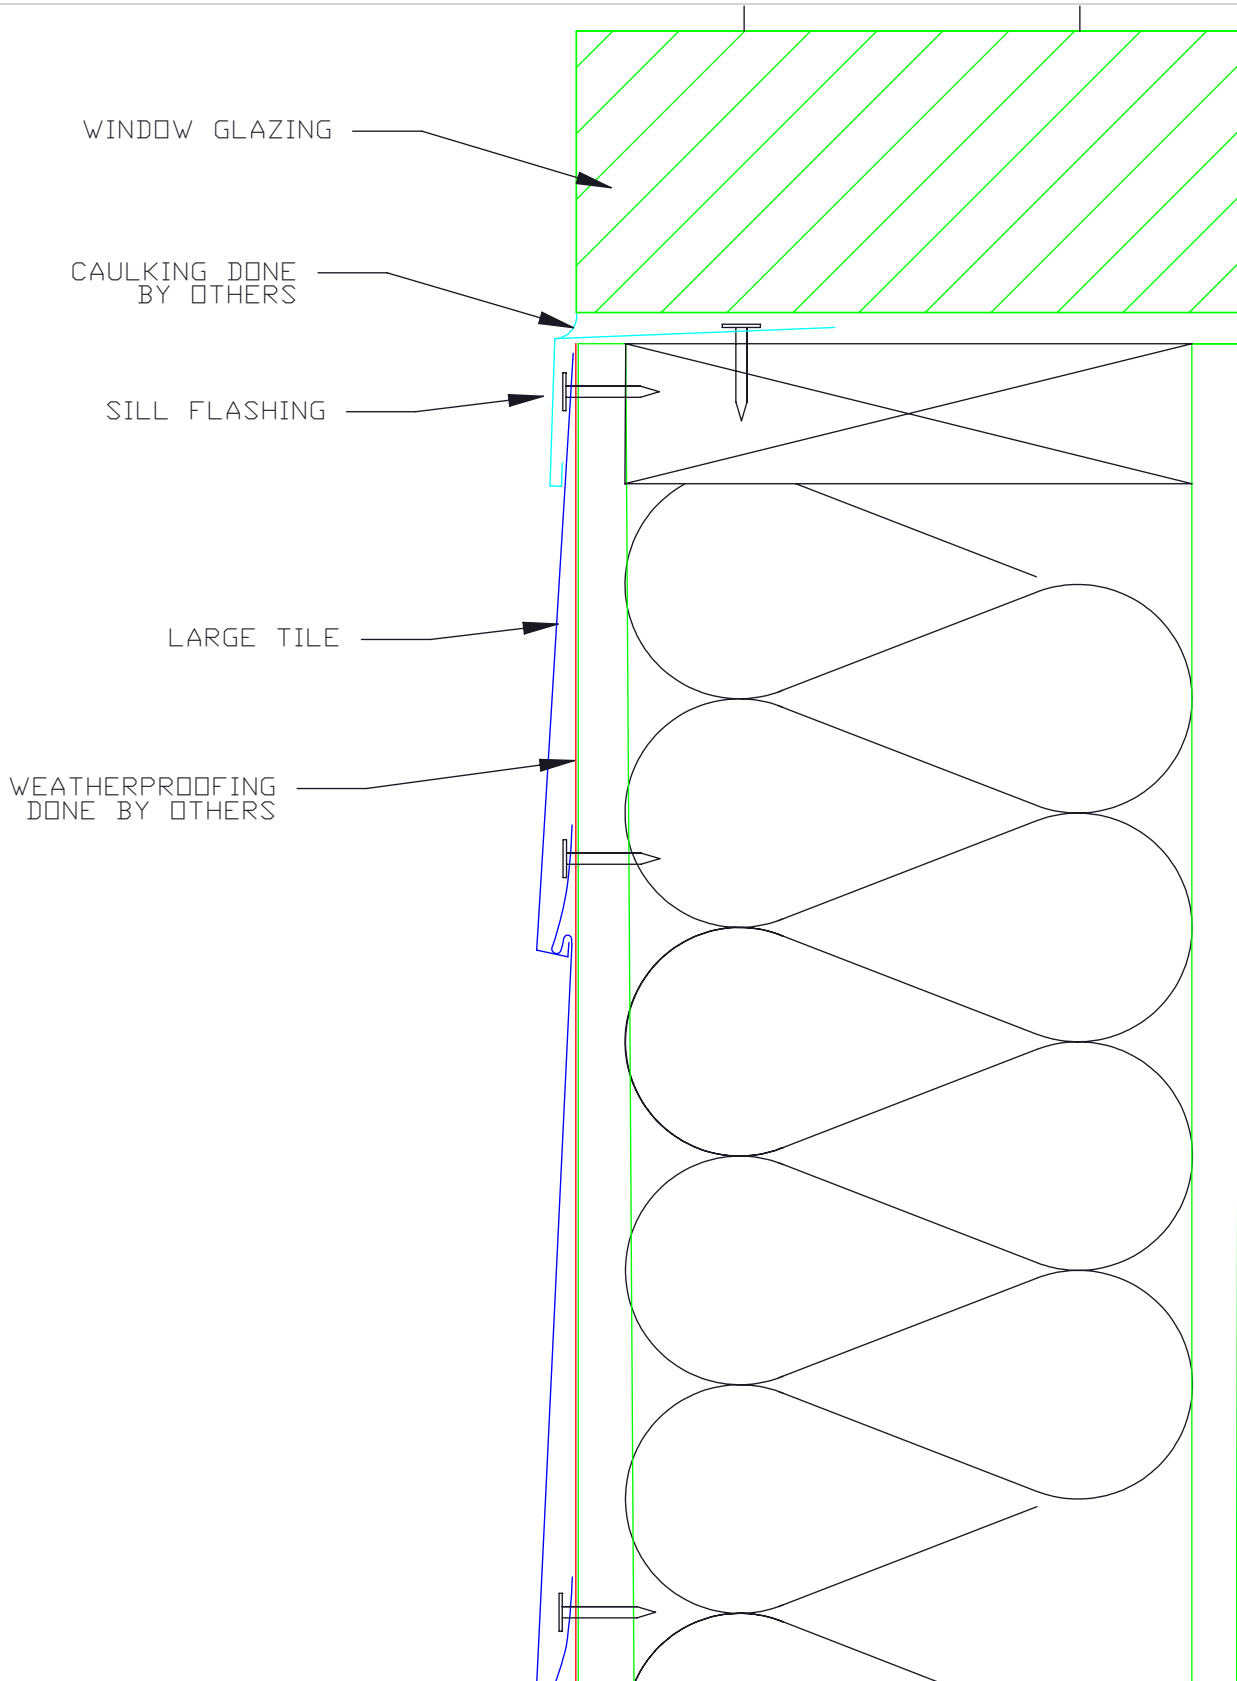

Large Flat Tile

Window Sill

5

  MILLENNIUM F O R M S	Material	Sizes	Finish	Colors
	Stainless Steel	8 3/8" x 14 1/2" 0.018" +/- .002	Bright (BA) Mill (2B)	See color selection chart
Zalmag	8 3/8" x 14 1/2" 0.018" +/- .002	Natural Pre-patina II Black	See color selection chart	

Revised 12/10/20