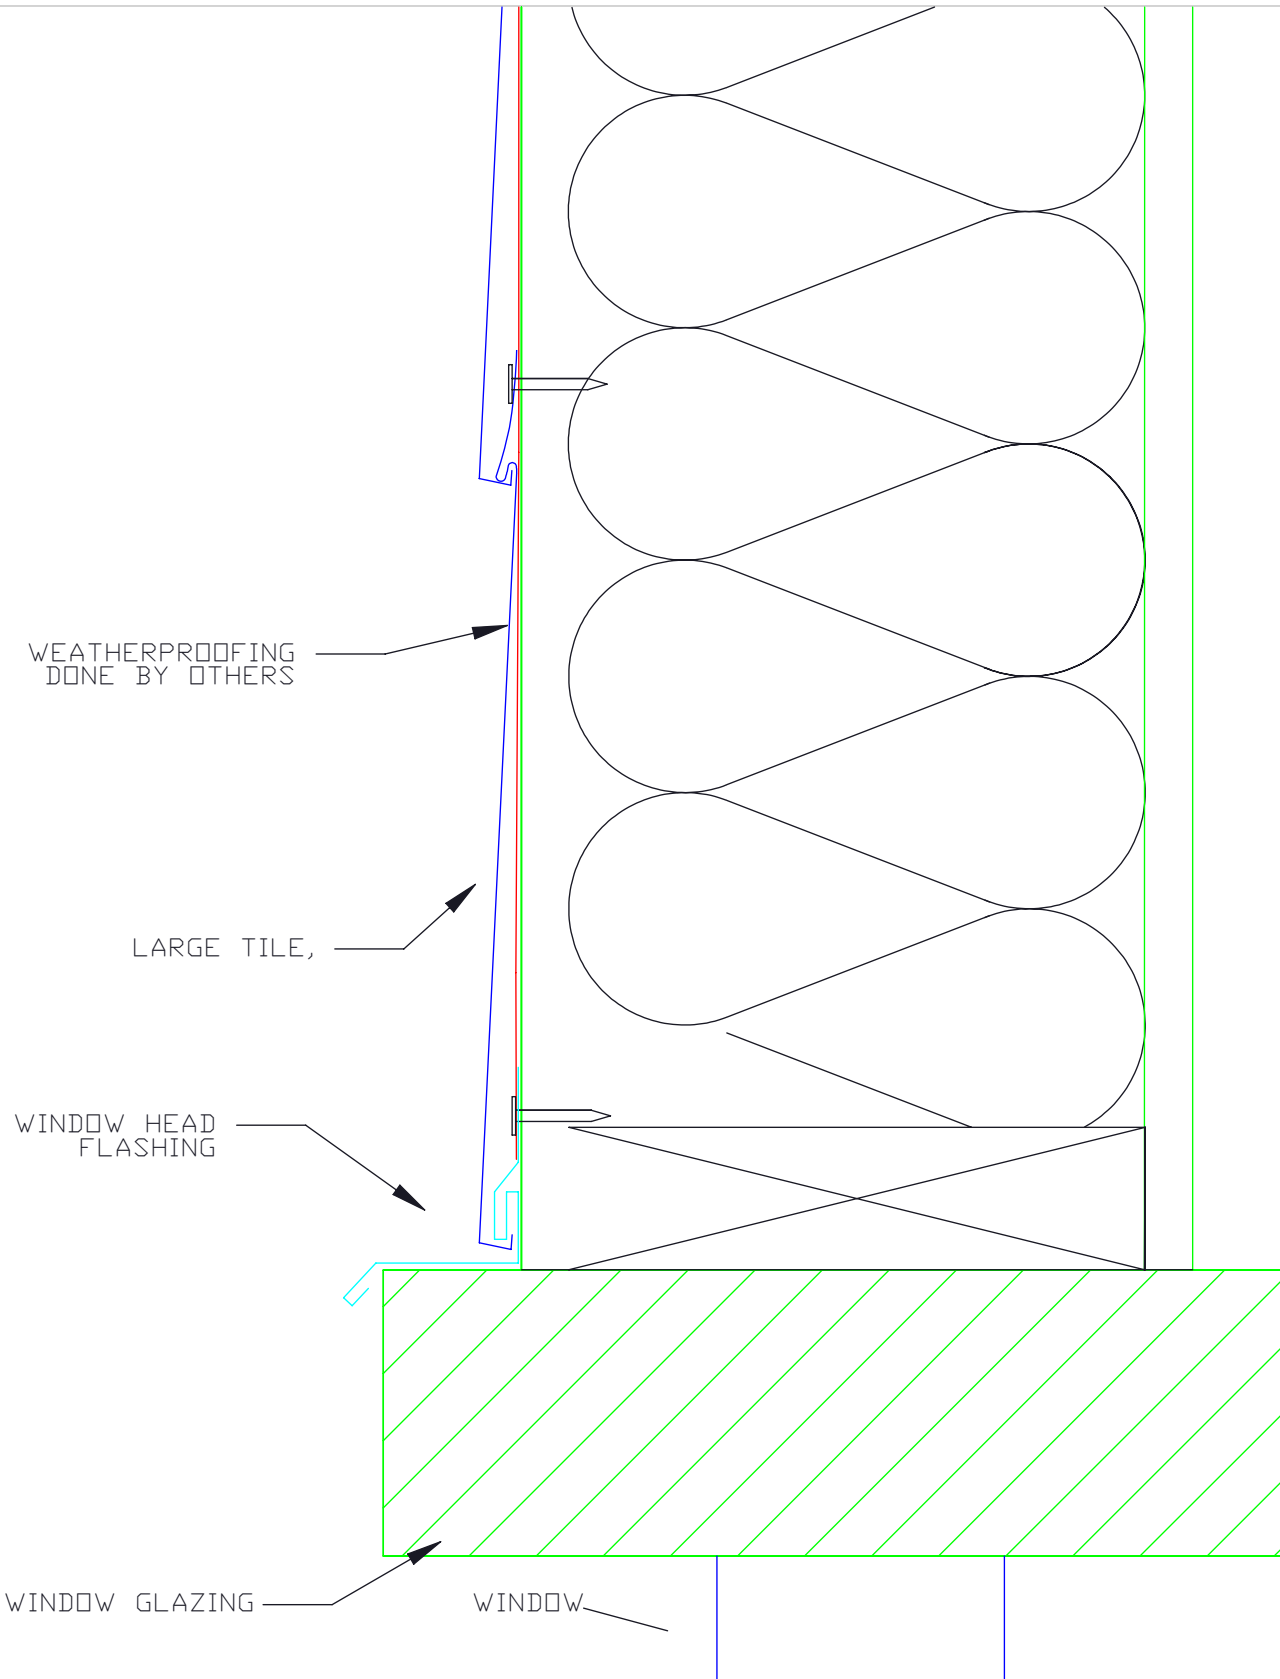

Window Head

6

  MILLENNIUM F O R M S	Material	Sizes	Finish	Colors
	Stainless Steel	8 3/8" x 14 1/2" 0.018" +/- .002	Bright (BA) Mill (2B)	See color selection chart
Zalmag	8 3/8" x 14 1/2" 0.018" +/- .002	Natural Pre-patina II Black	See color selection chart	

Revised 12/10/20