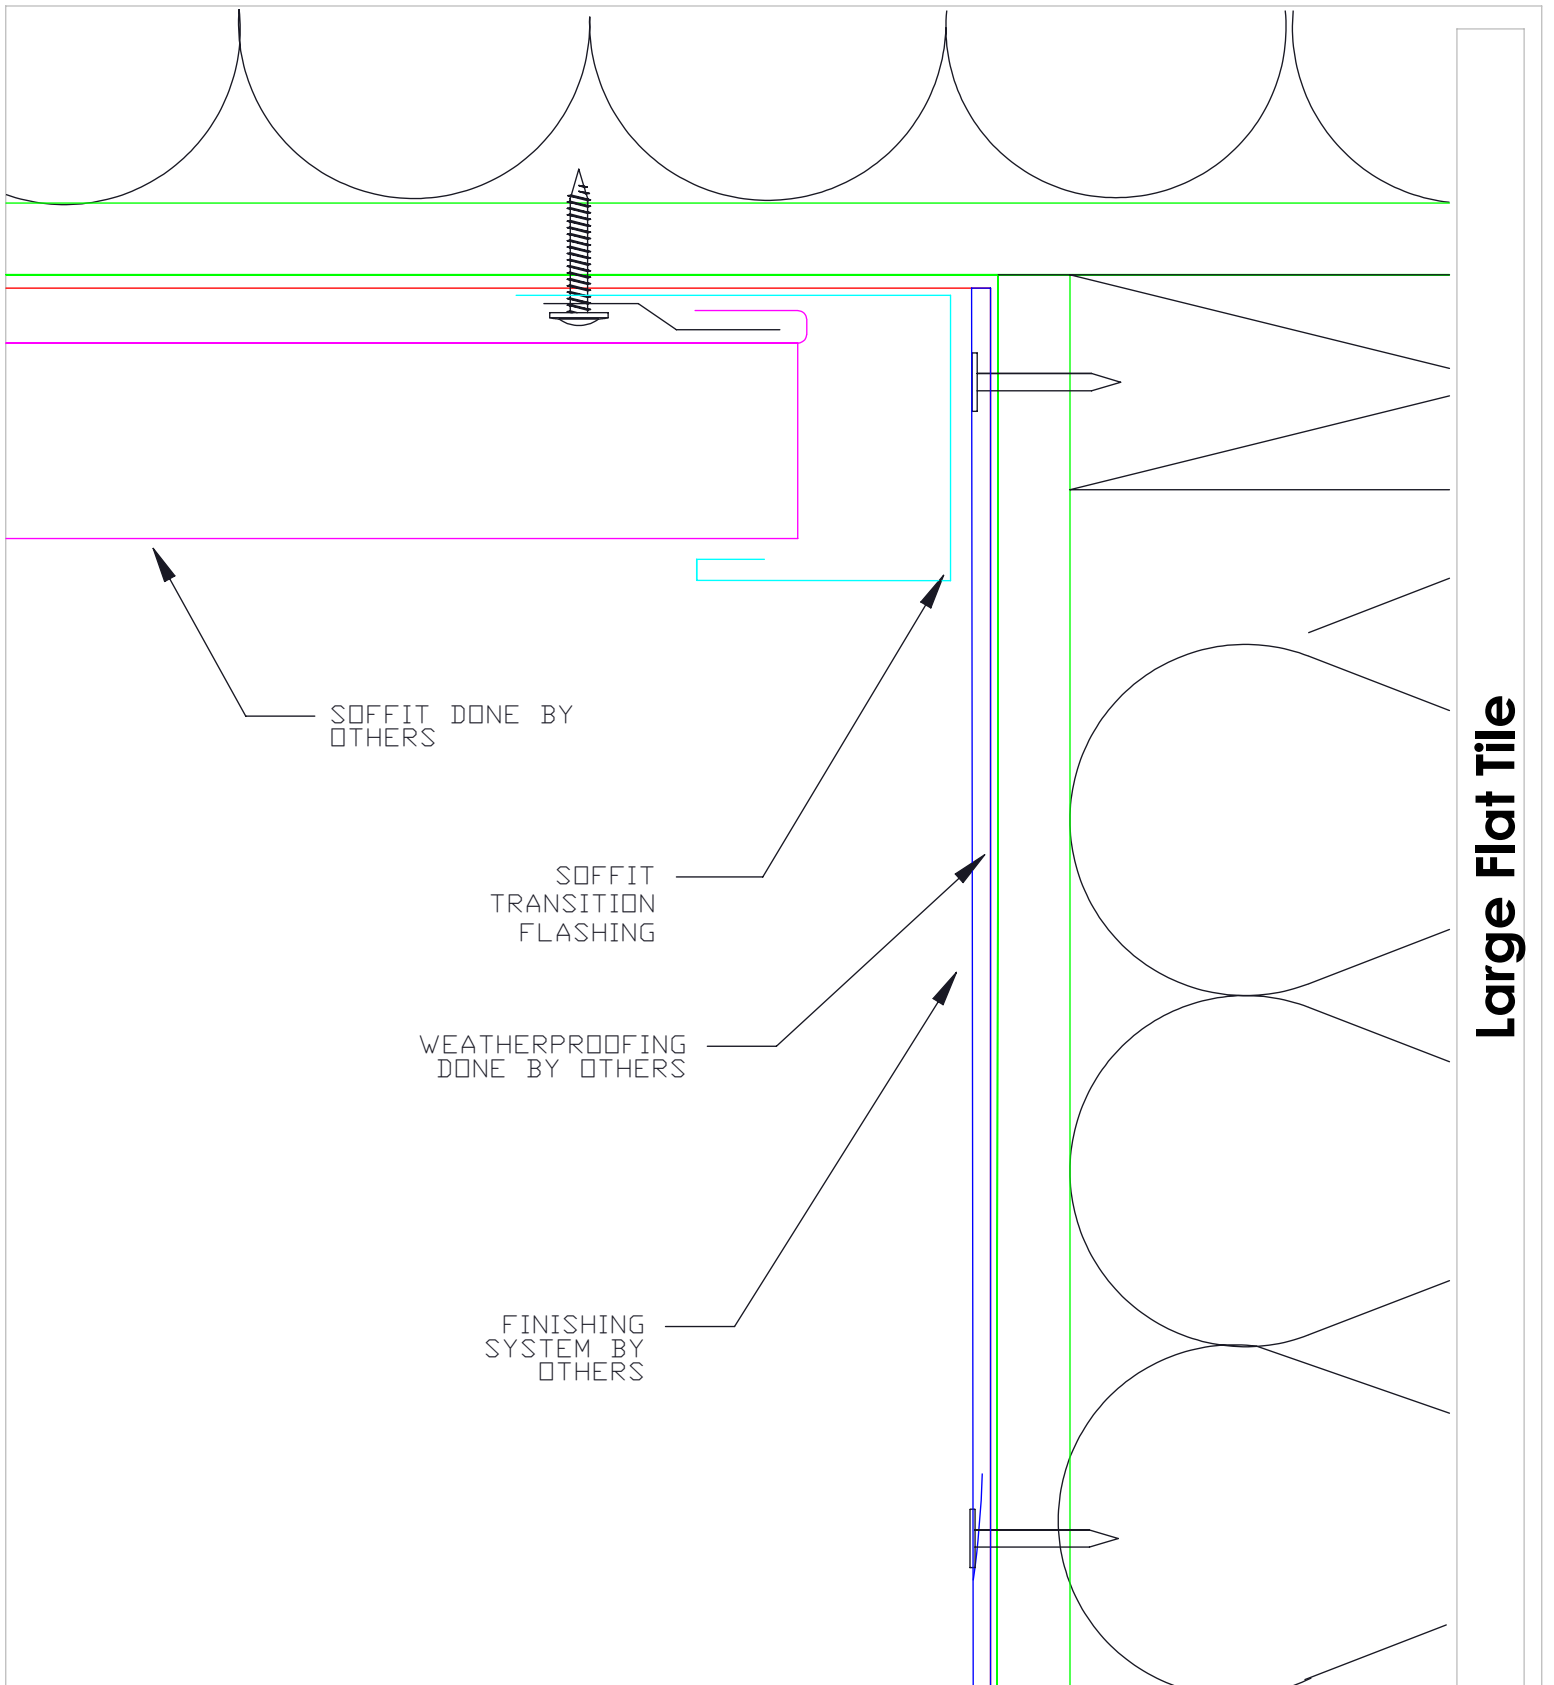

J Channel Soffit Termination

10

  MILLENNIUM F O R M S	Material	Sizes	Finish	Colors
	Stainless Steel	8 3/8" x 14 1/2" 0.018" +/- .002	Bright (BA) Mill (2B)	See color selection chart
Zalmag	8 3/8" x 14 1/2" 0.018" +/- .002	Natural Pre-patina II Black	See color selection chart	

Revised 12/10/20