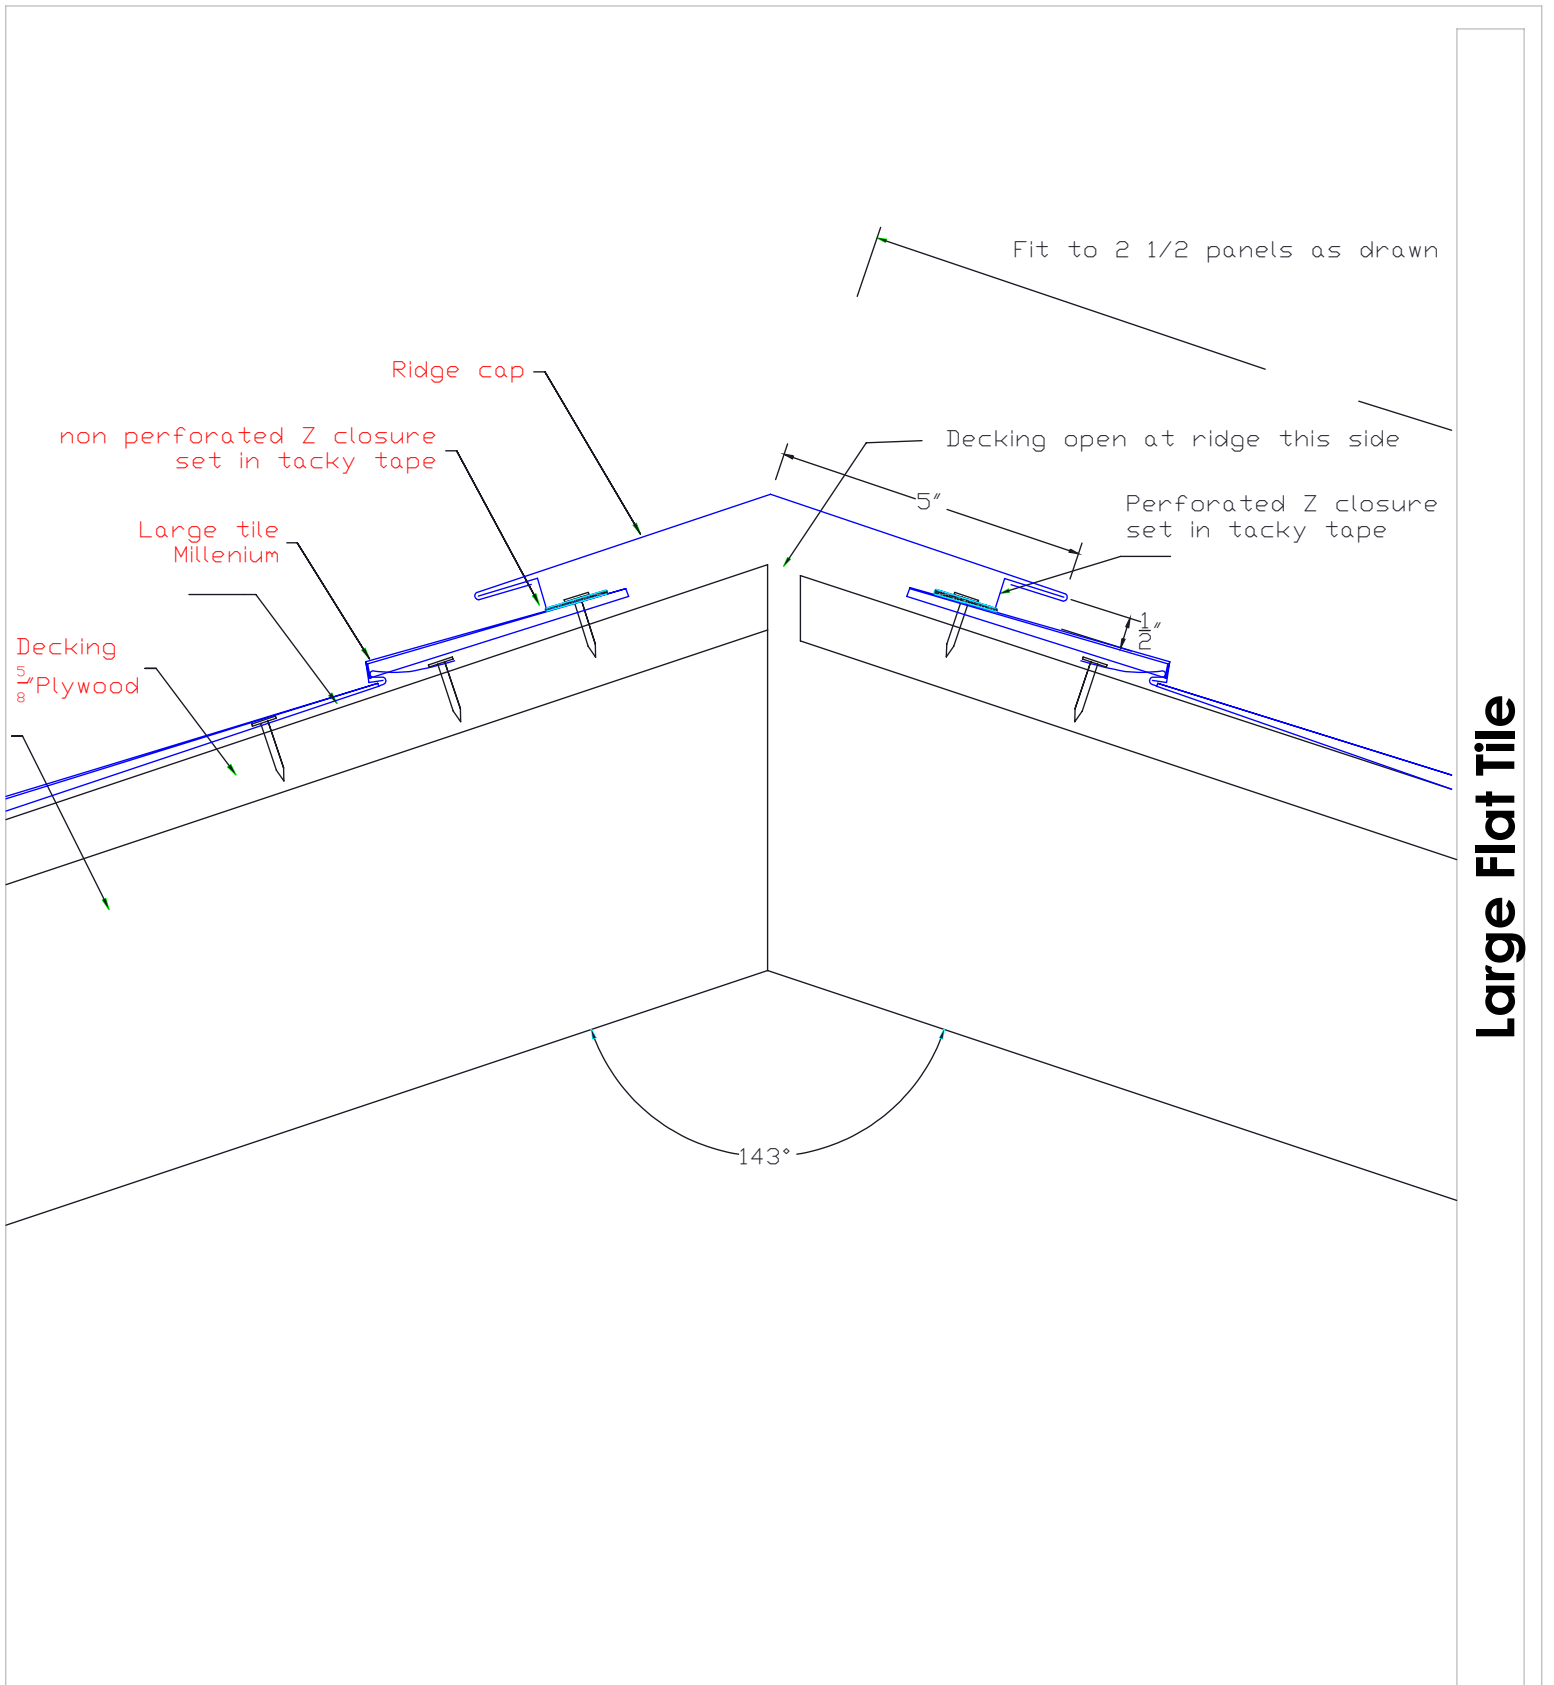

Large Flat Tile

Ridge Cap

16

  MILLENNIUM F O R M S	Material	Sizes	Finish	Colors
	Stainless Steel	8 3/8" x 14 1/2" 0.018" +/- .002	Bright (BA) Mill (2B)	See color selection chart
Zalmag	8 3/8" x 14 1/2" 0.018" +/- .002	Natural Pre-patina II Black	See color selection chart	

Revised 12/10/20