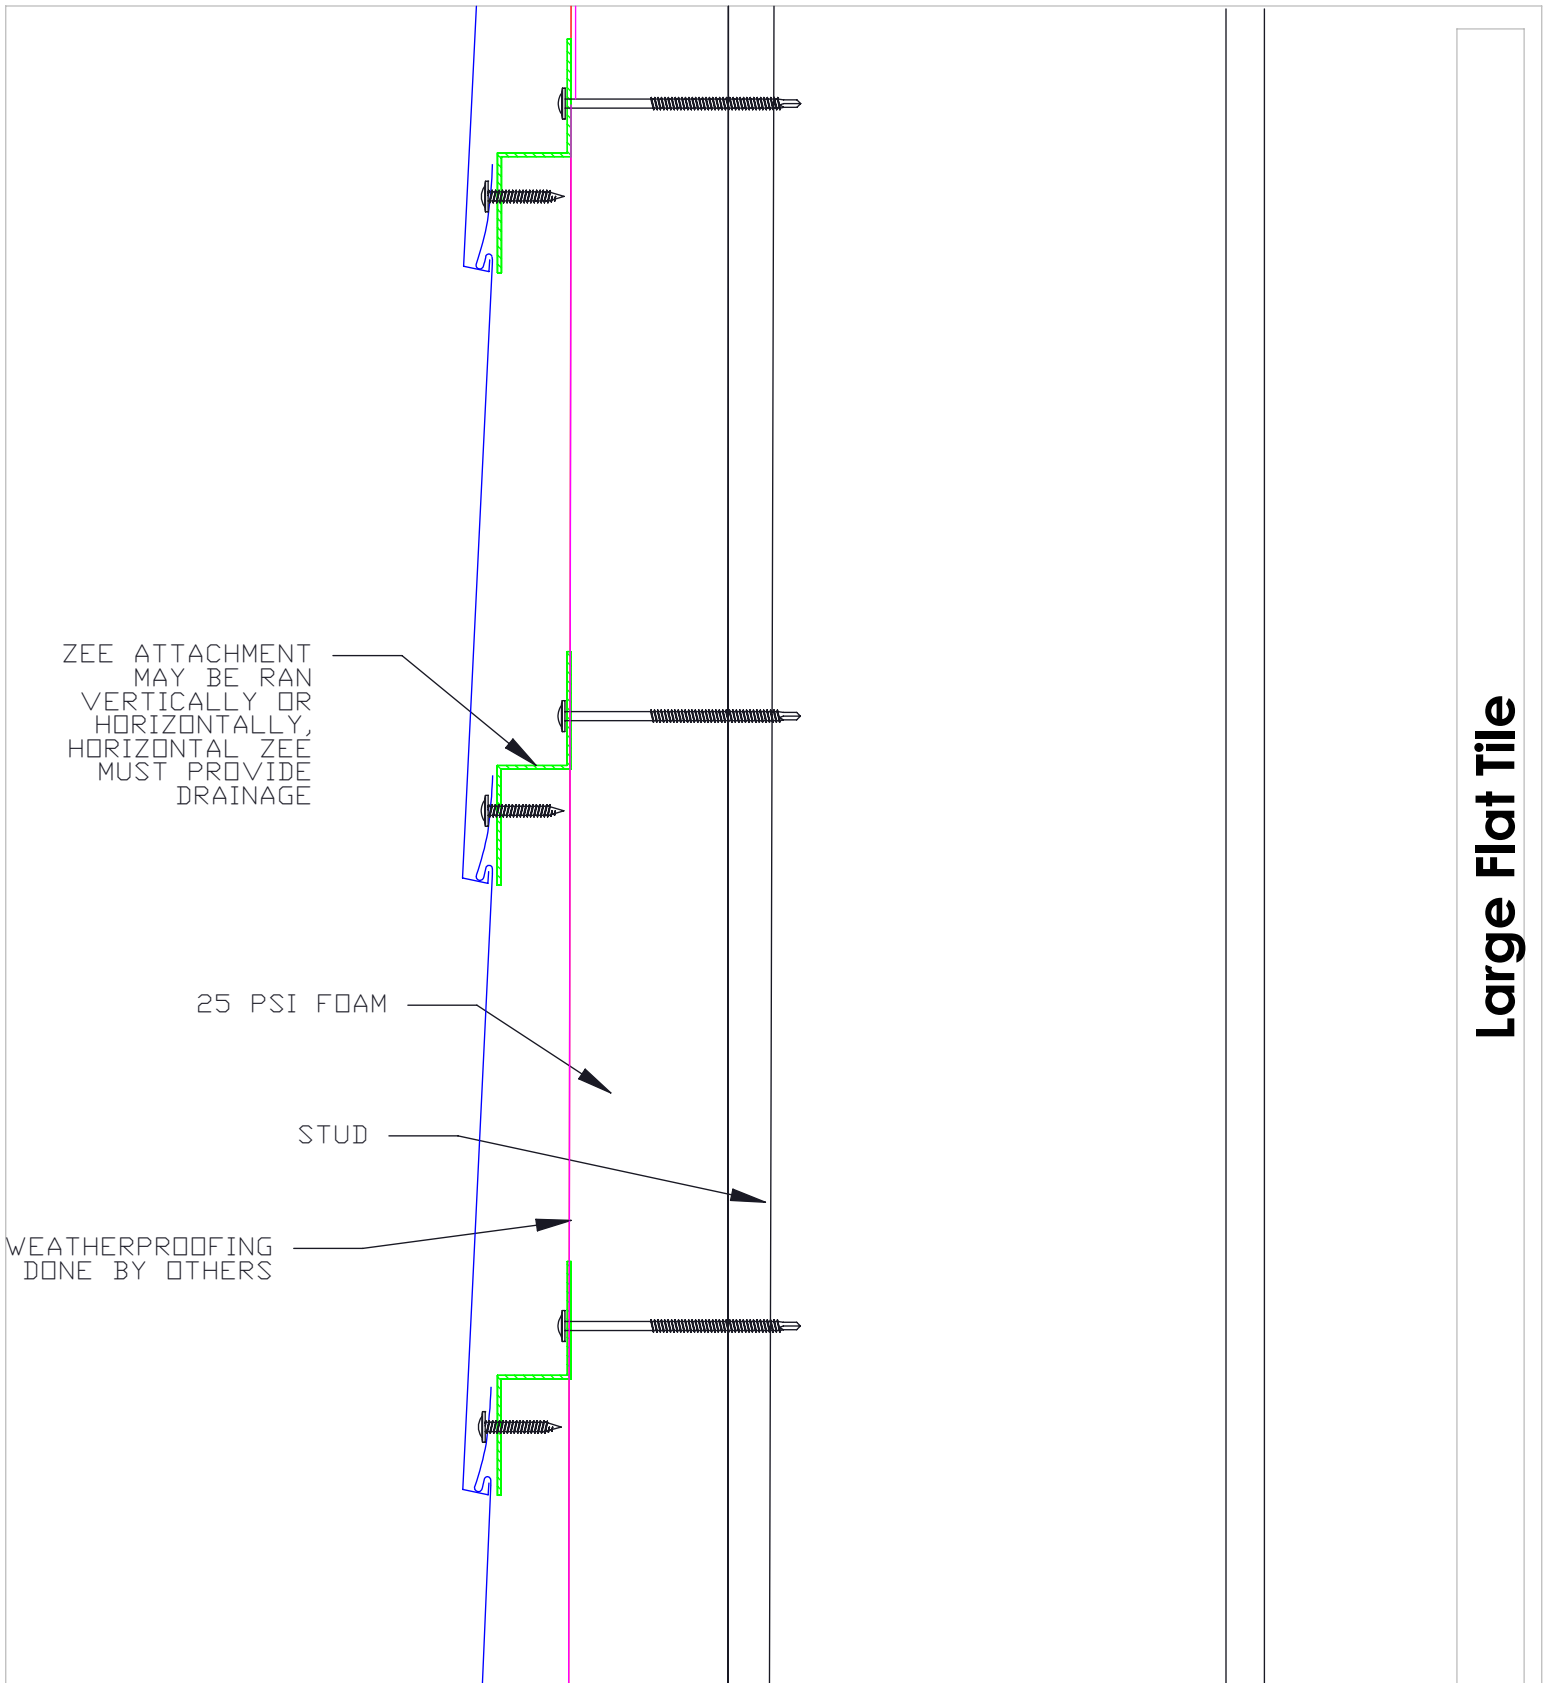

Exterior Insulation Assembly

14

  MILLENNIUM F O R M S	Material	Sizes	Finish	Colors
	Stainless Steel	8 3/8" x 14 1/2" 0.018" +/- .002	Bright (BA) Mill (2B)	See color selection chart
Zalmag	8 3/8" x 14 1/2" 0.018" +/- .002	Natural Pre-patina II Black	See color selection chart	

Revised 12/10/20