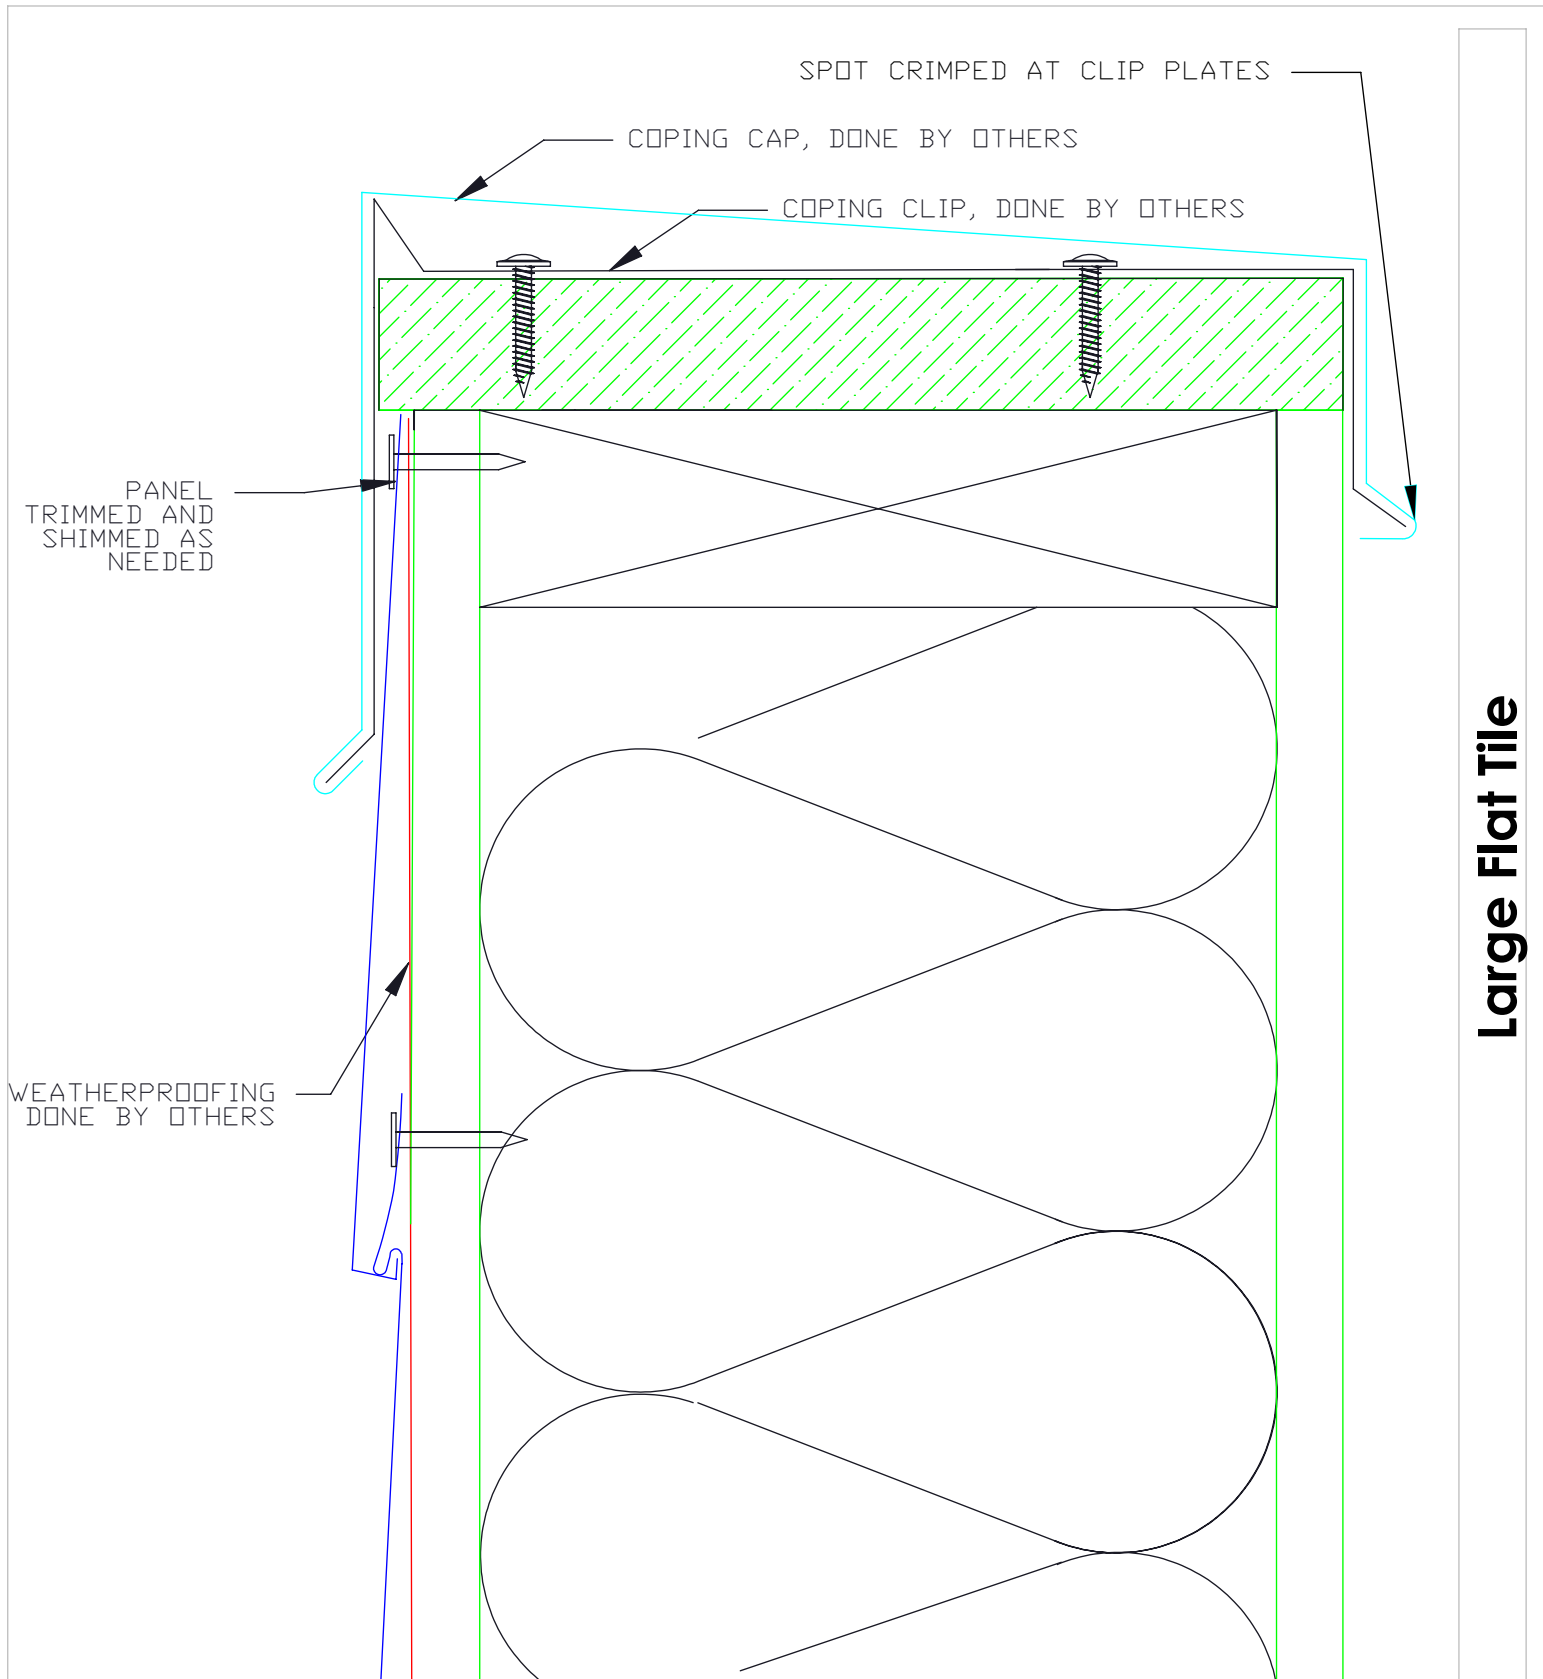

Revised 12/10/20

Large Flat Tile

Coping

8

 MILLENNIUM F O R M S	Material	Sizes	Finish	Colors
	Stainless Steel	8 3/8" x 14 1/2" 0.018" +/- .002	Bright (BA) Mill (2B)	See color selection chart
Zalmag	8 3/8" x 14 1/2" 0.018" +/- .002	Natural Pre-patina II Black	See color selection chart	