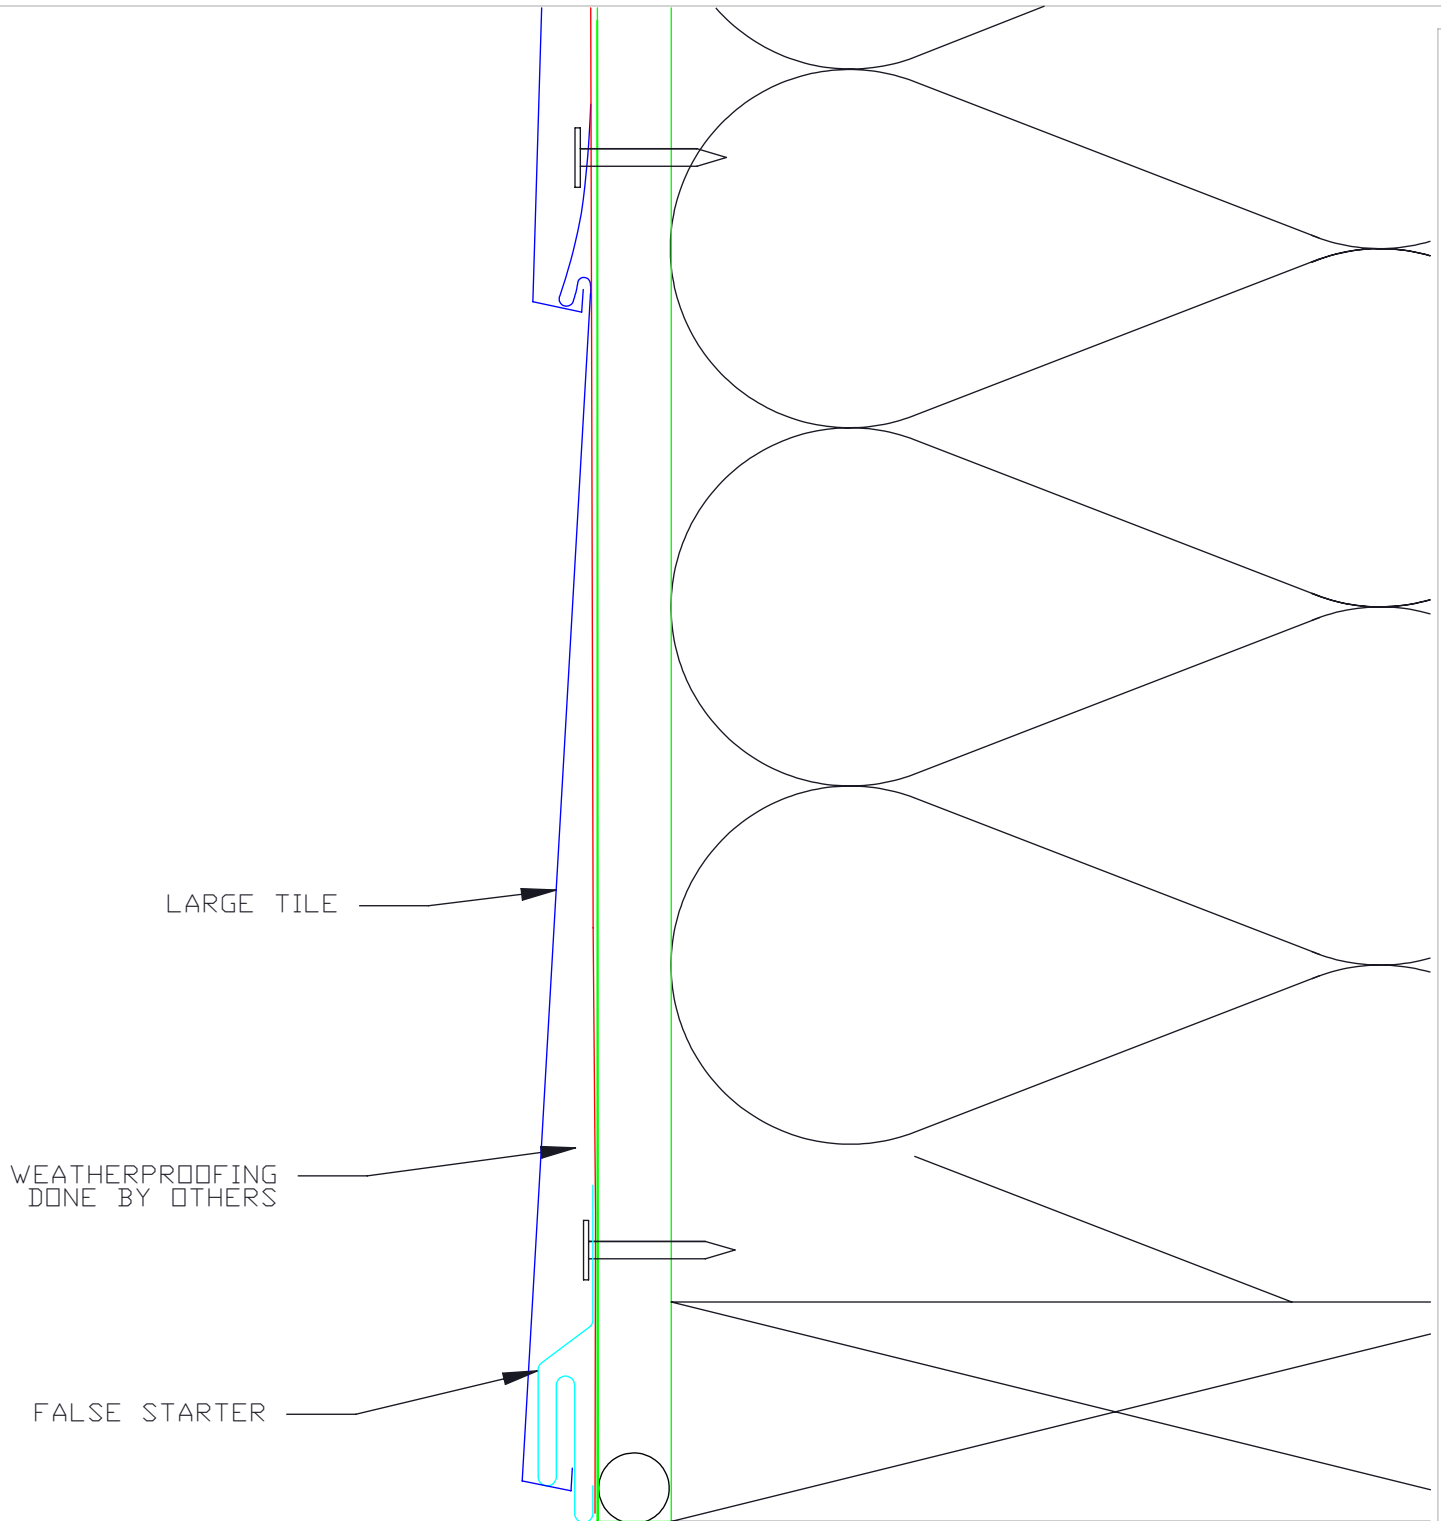

LARGE TILE

WEATHERPROOFING
DONE BY OTHERS

FALSE STARTER

Starter/False Starter

4

  MILLENNIUM F O R M S	Material	Sizes	Finish	Colors
	Stainless Steel	8 3/8" x 14 1/2" 0.018" +/- .002	Bright (BA) Mill (2B)	See color selection chart
Zalmag	8 3/8" x 14 1/2" 0.018" +/- .002	Natural Pre-patina II Black	See color selection chart	

Revised 12/10/20