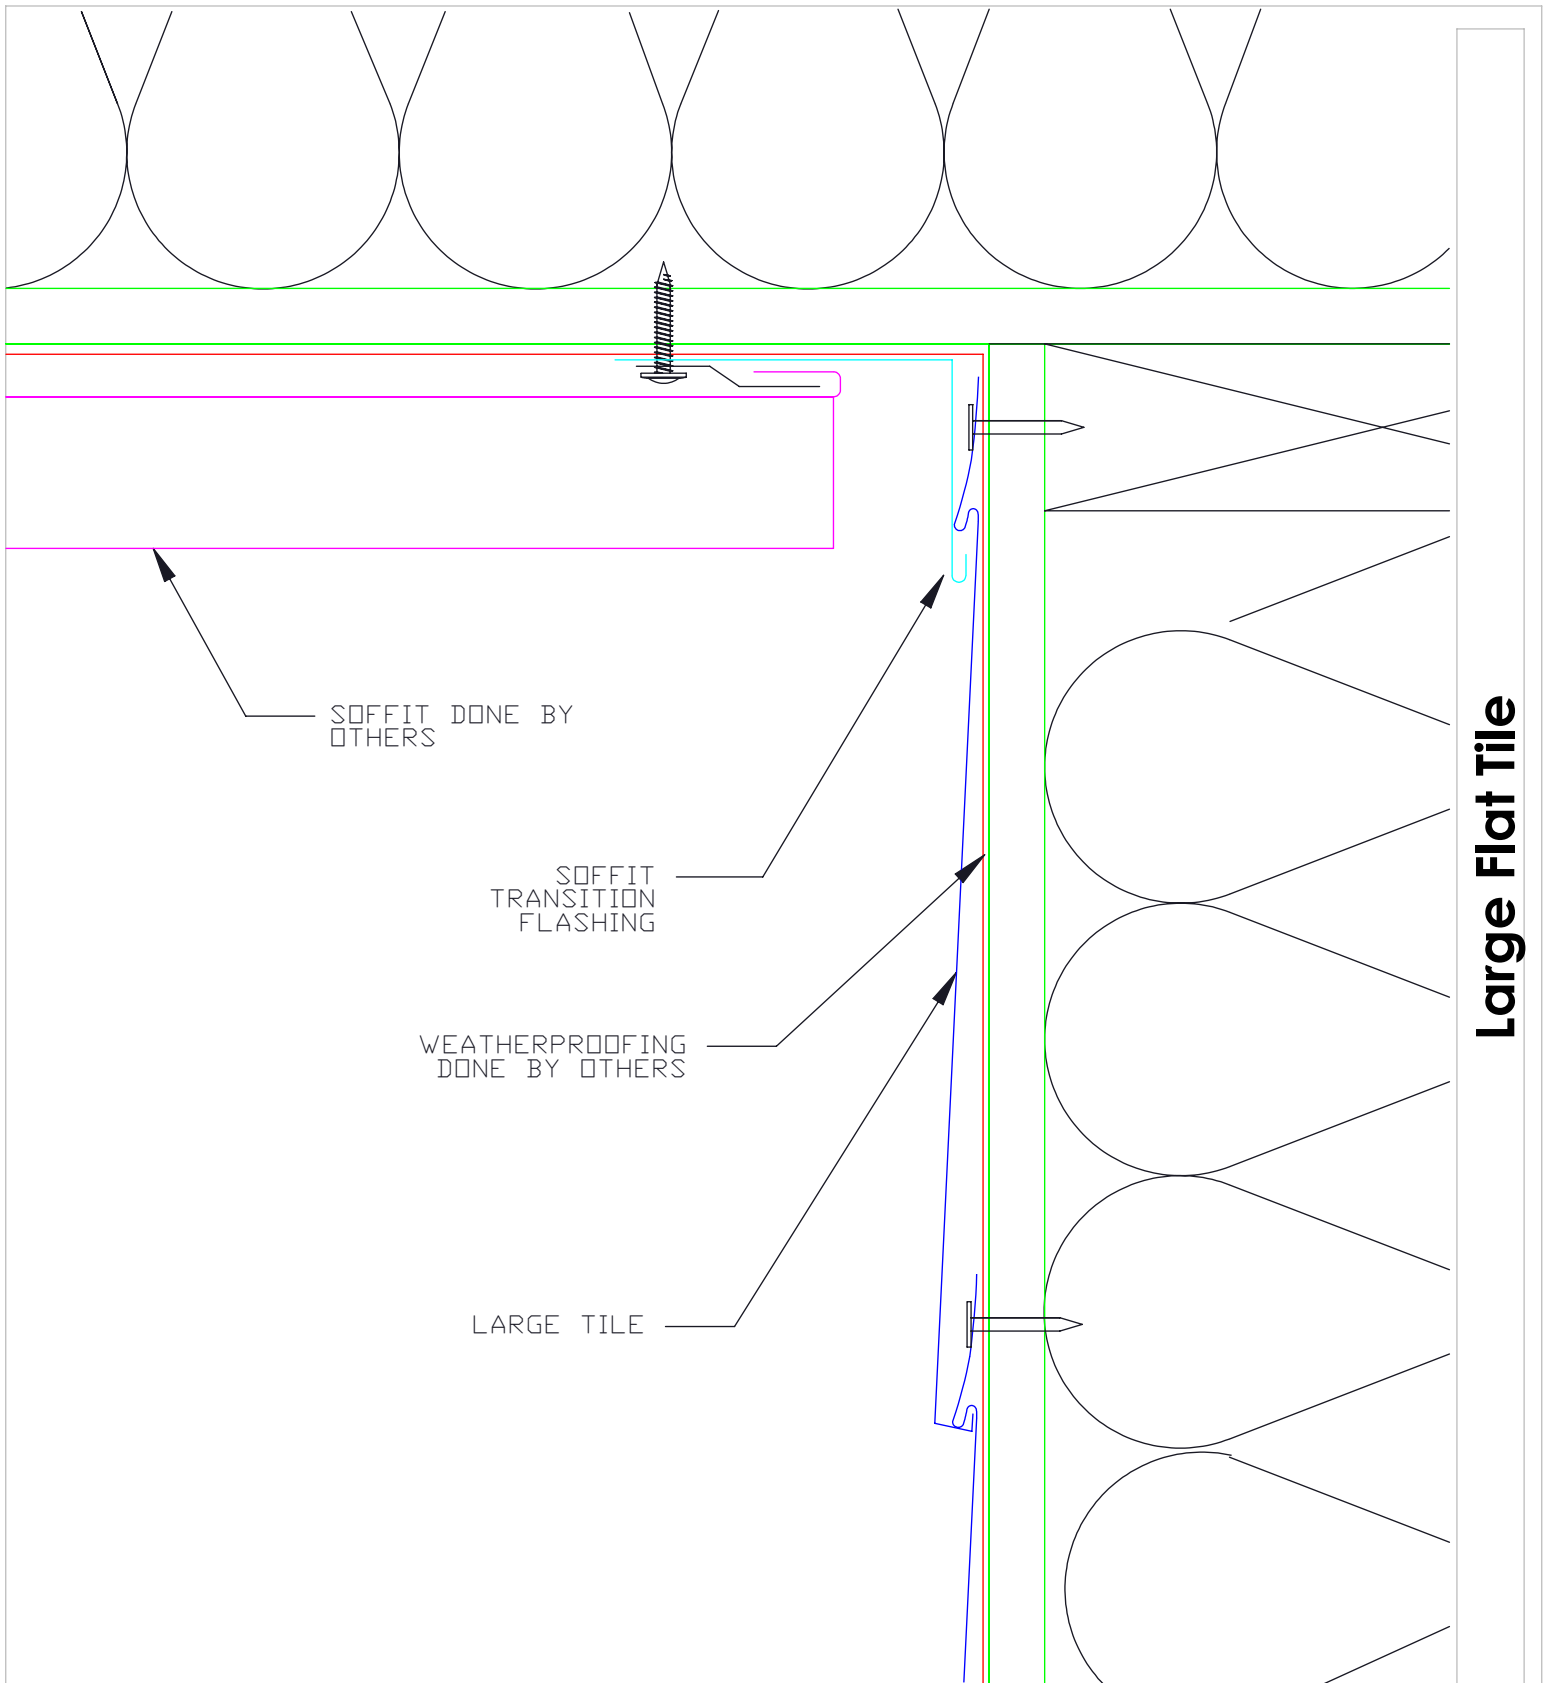

Large Flat Tile

Termination at Soffit

9

  MILLENNIUM F O R M S	Material	Sizes	Finish	Colors
	Stainless Steel	8 3/8" x 14 1/2" 0.018" +/- .002	Bright (BA) Mill (2B)	See color selection chart
Zalmag	8 3/8" x 14 1/2" 0.018" +/- .002	Natural Pre-patina II Black	See color selection chart	

Revised 12/10/20