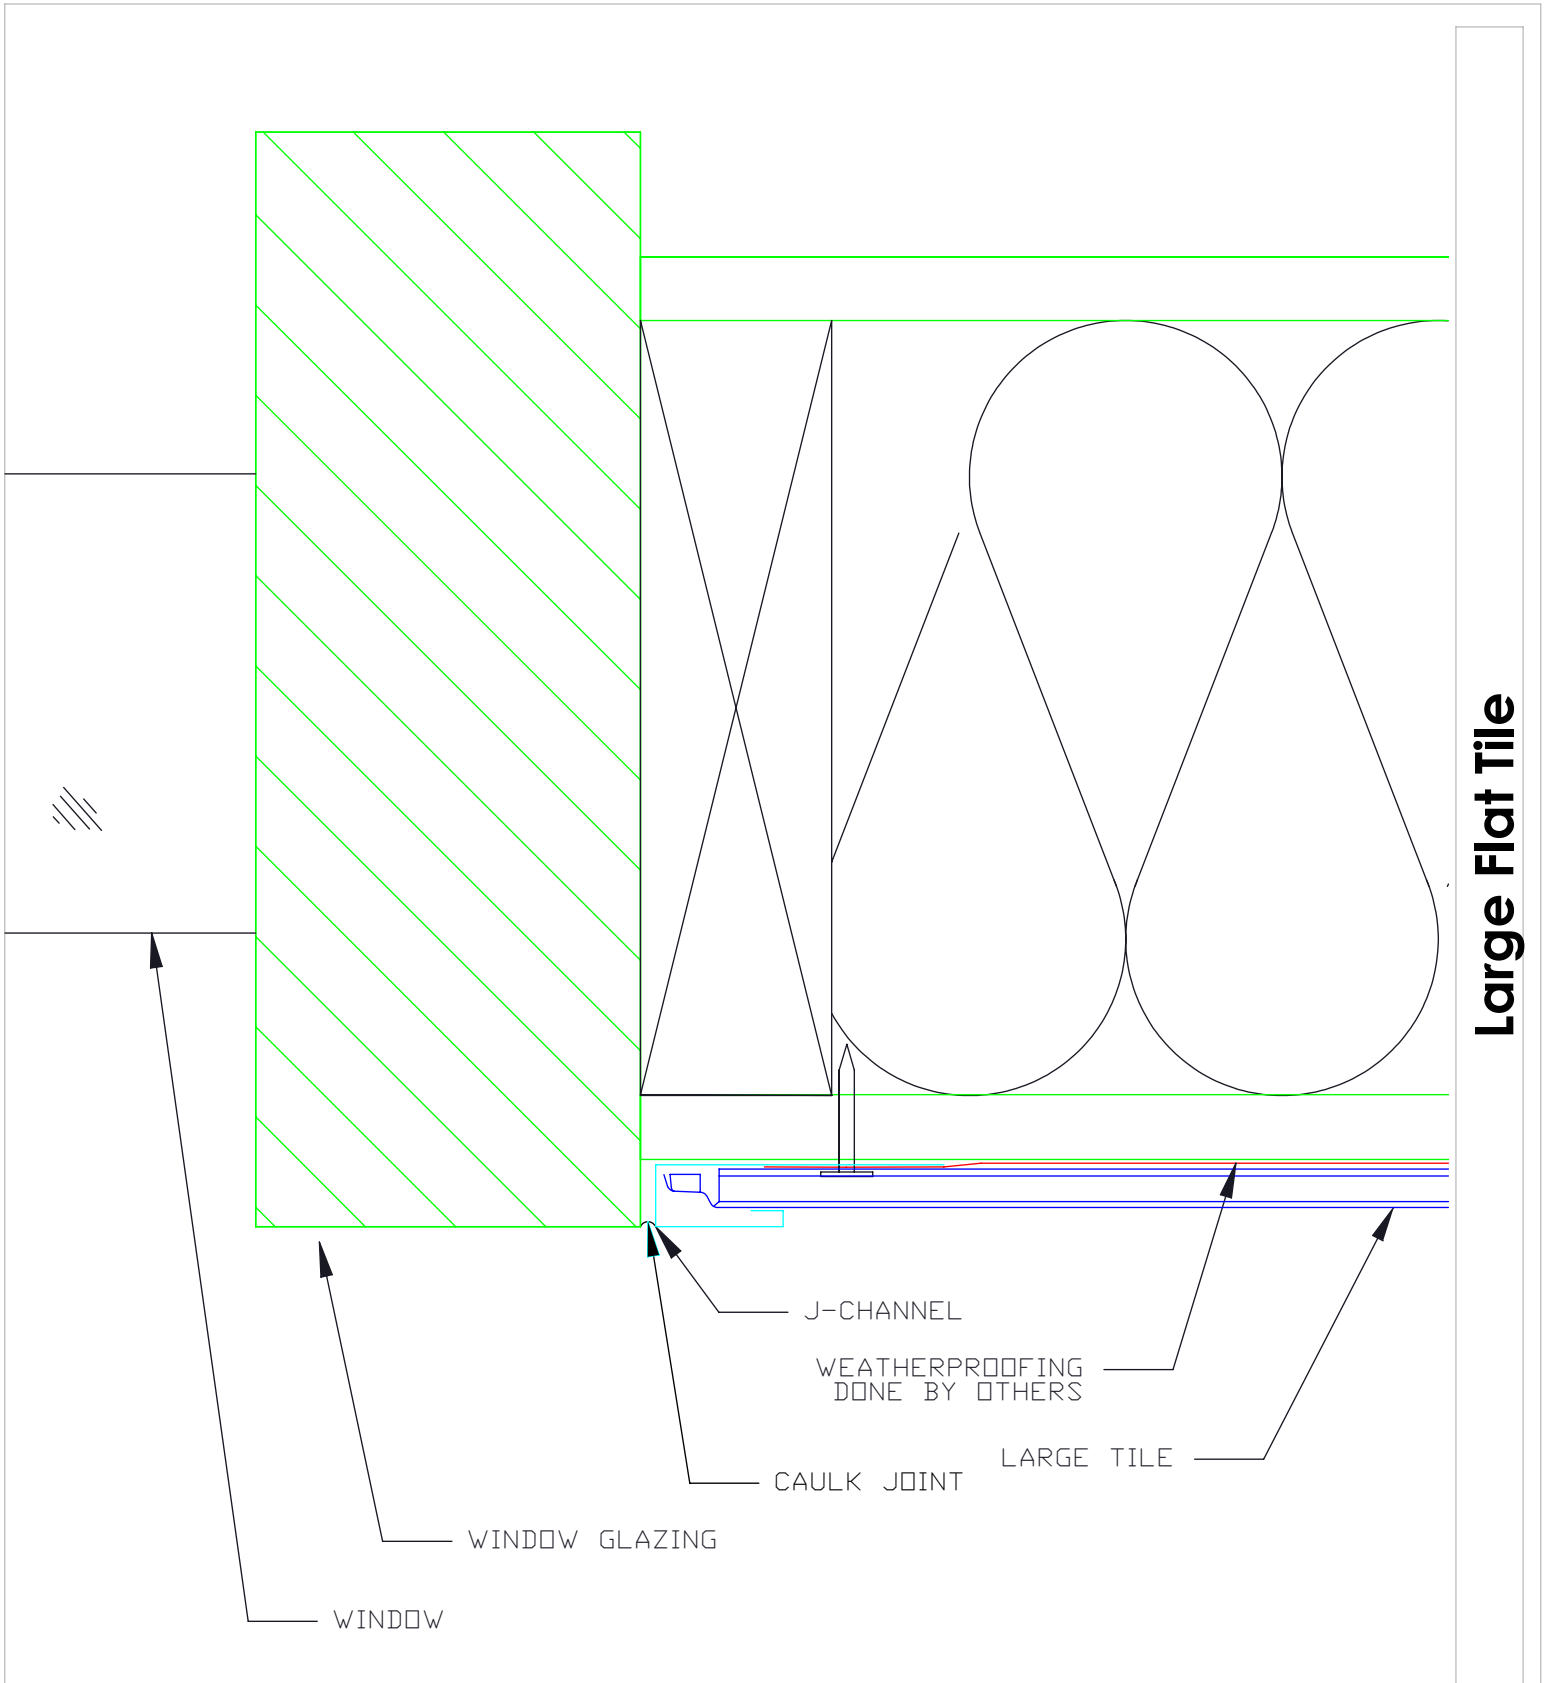

Window Jam

7

  MILLENNIUM F O R M S	Material	Sizes	Finish	Colors
	Stainless Steel	8 3/8" x 14 1/2" 0.018" +/- .002	Bright (BA) Mill (2B)	See color selection chart
Zalmag	8 3/8" x 14 1/2" 0.018" +/- .002	Natural Pre-patina II Black	See color selection chart	

Revised 12/10/20