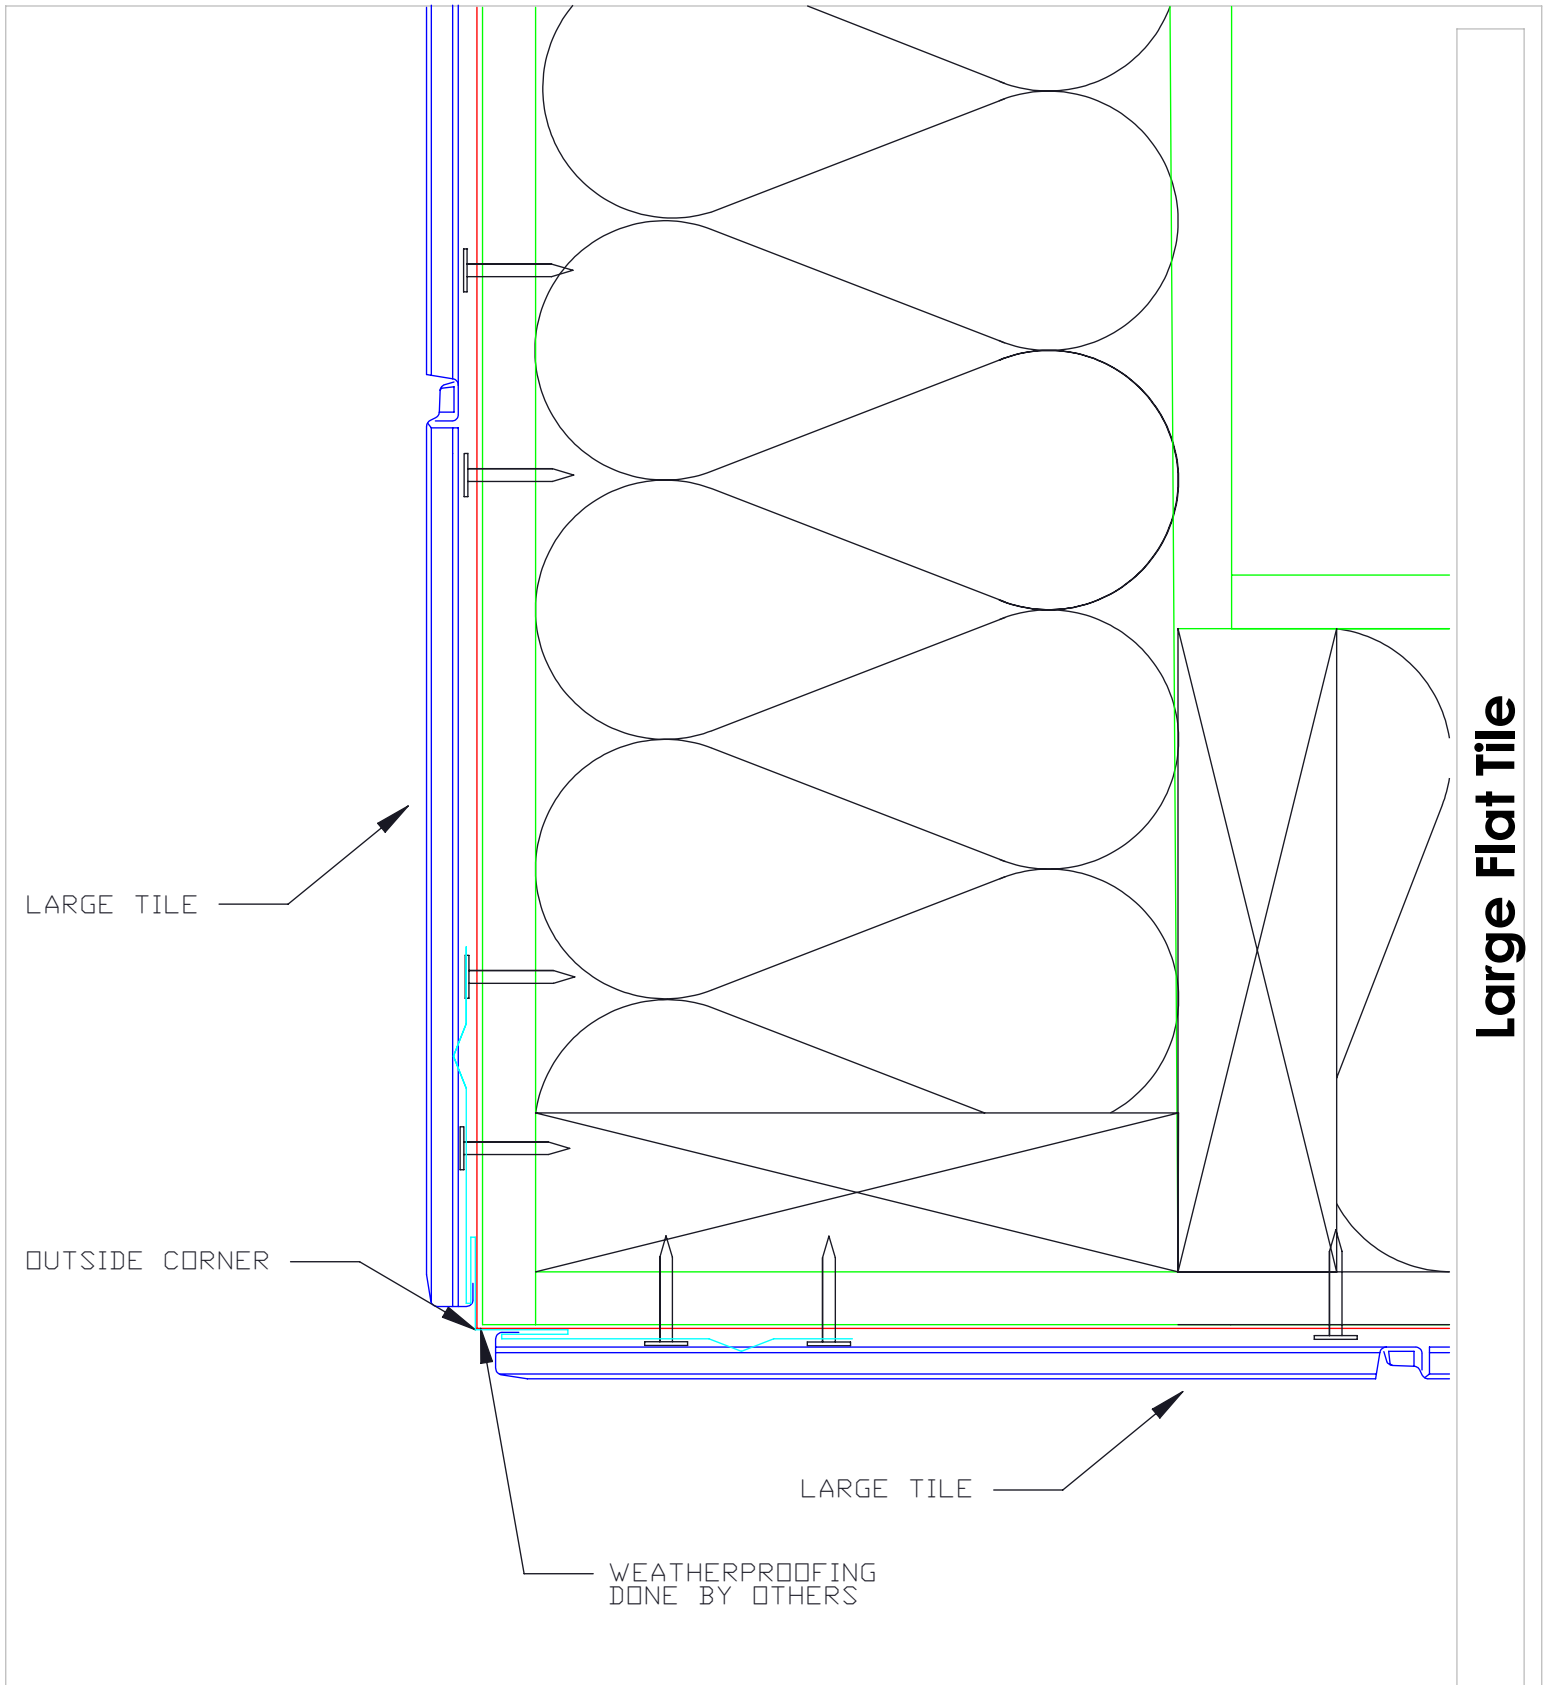

Revised 12/10/20

3 Piece Outside Corner

11

 MILLENNIUM F O R M S	Material	Sizes	Finish	Colors
	Stainless Steel	8 3/8" x 14 1/2" 0.018" +/- .002	Bright (BA) Mill (2B)	See color selection chart
Zalmag	8 3/8" x 14 1/2" 0.018" +/- .002	Natural Pre-patina II Black	See color selection chart	

Revised 12/10/20

1 Piece Outside Corner

12

 MILLENNIUM F O R M S	Material	Sizes	Finish	Colors
	Stainless Steel	8 3/8" x 14 1/2" 0.018" +/- .002	Bright (BA) Mill (2B)	See color selection chart
Zalmag	8 3/8" x 14 1/2" 0.018" +/- .002	Natural Pre-patina II Black	See color selection chart	