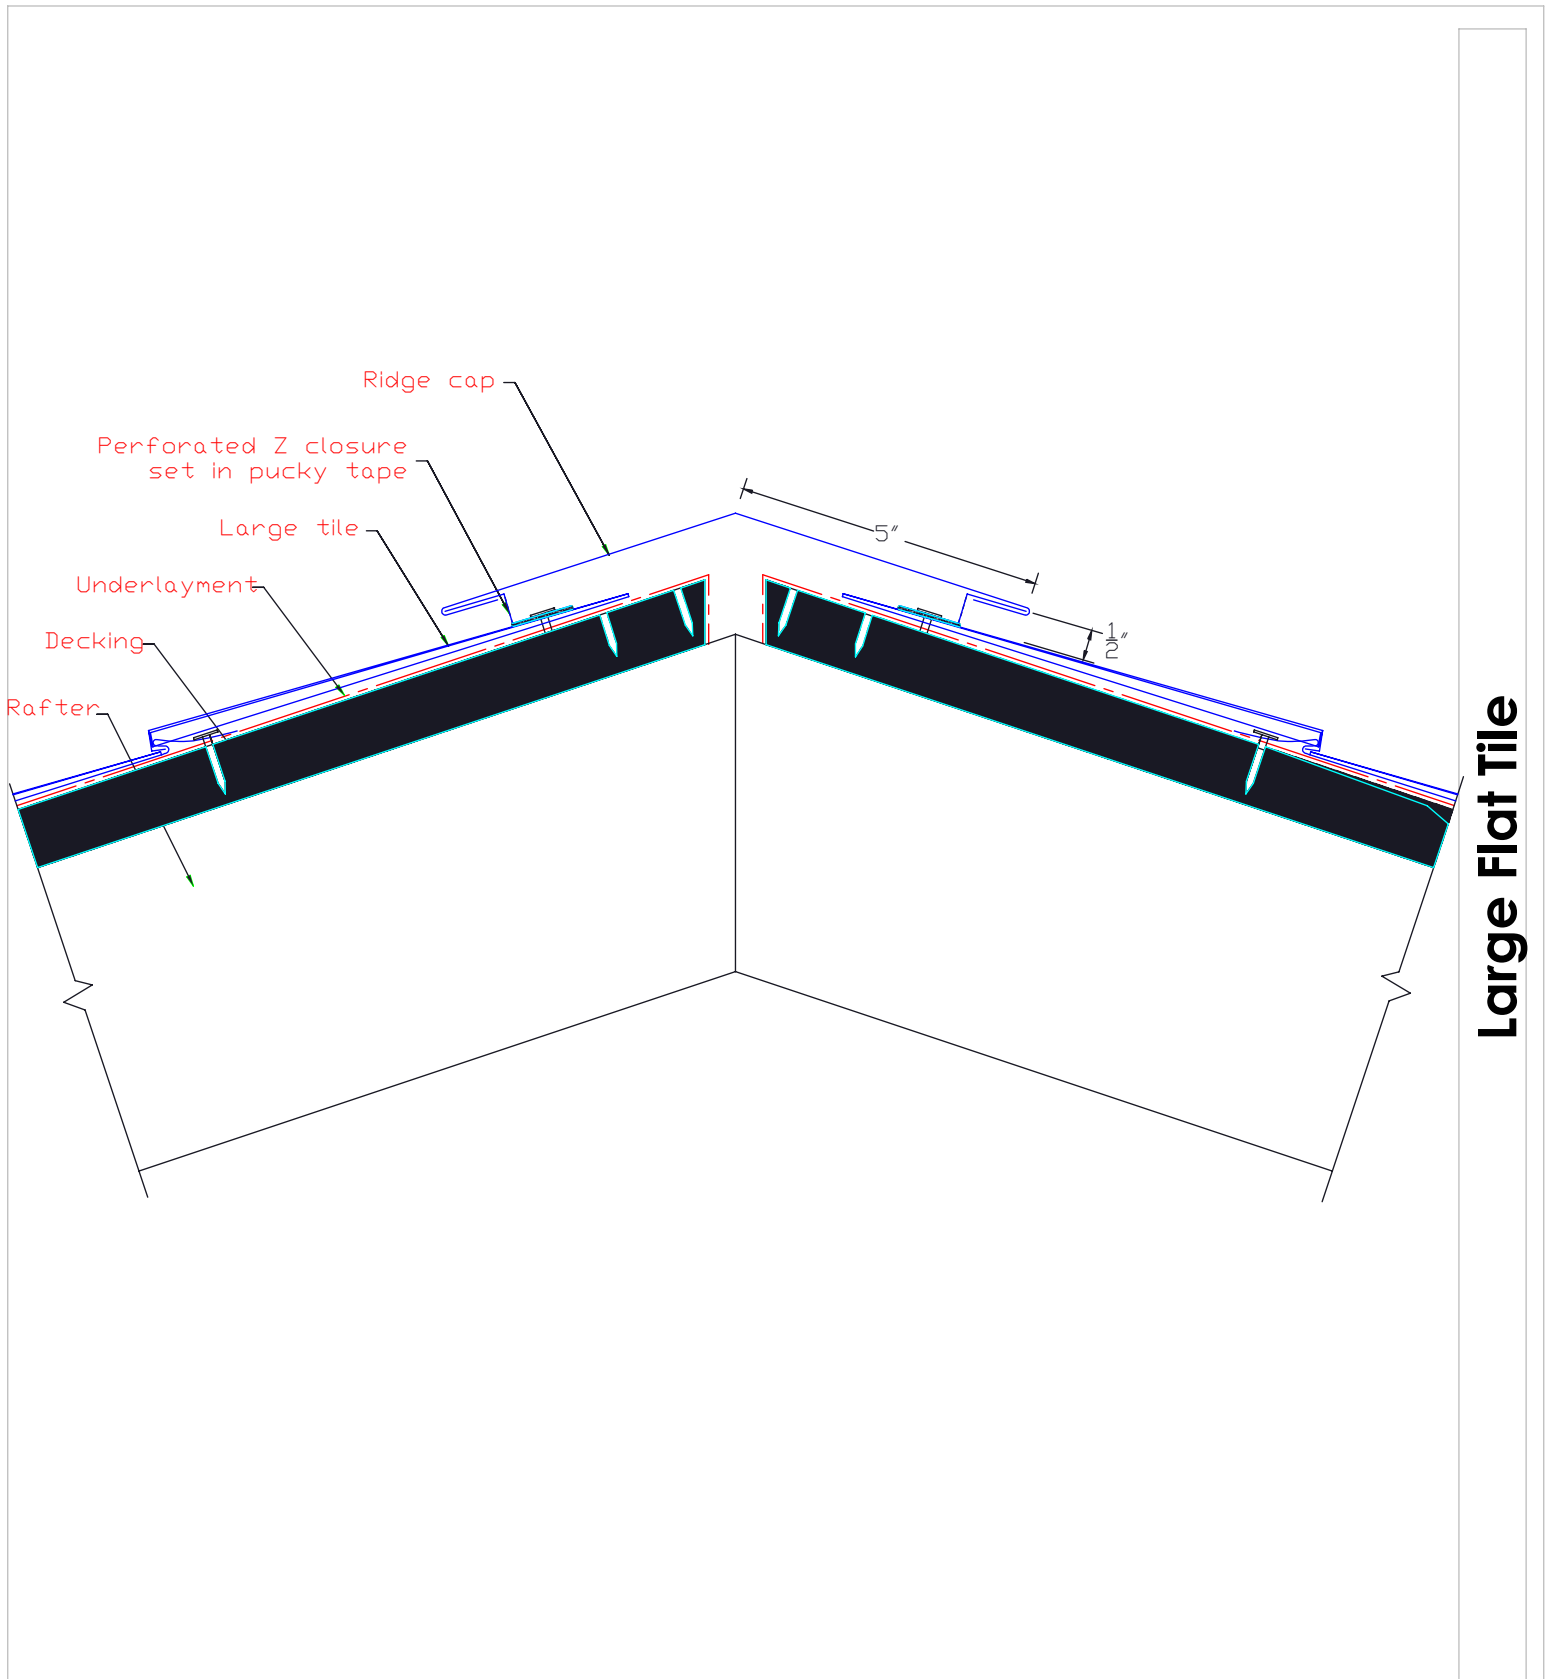

Large Flat Tile

Ventilated Ridge Cap

17

  MILLENNIUM F O R M S	Material	Sizes	Finish	Colors
	Stainless Steel	8 3/8" x 14 1/2" 0.018" +/- .002	Bright (BA) Mill (2B)	See color selection chart
Zalmag	8 3/8" x 14 1/2" 0.018" +/- .002	Natural Pre-patina II Black	See color selection chart	

Revised 12/10/20