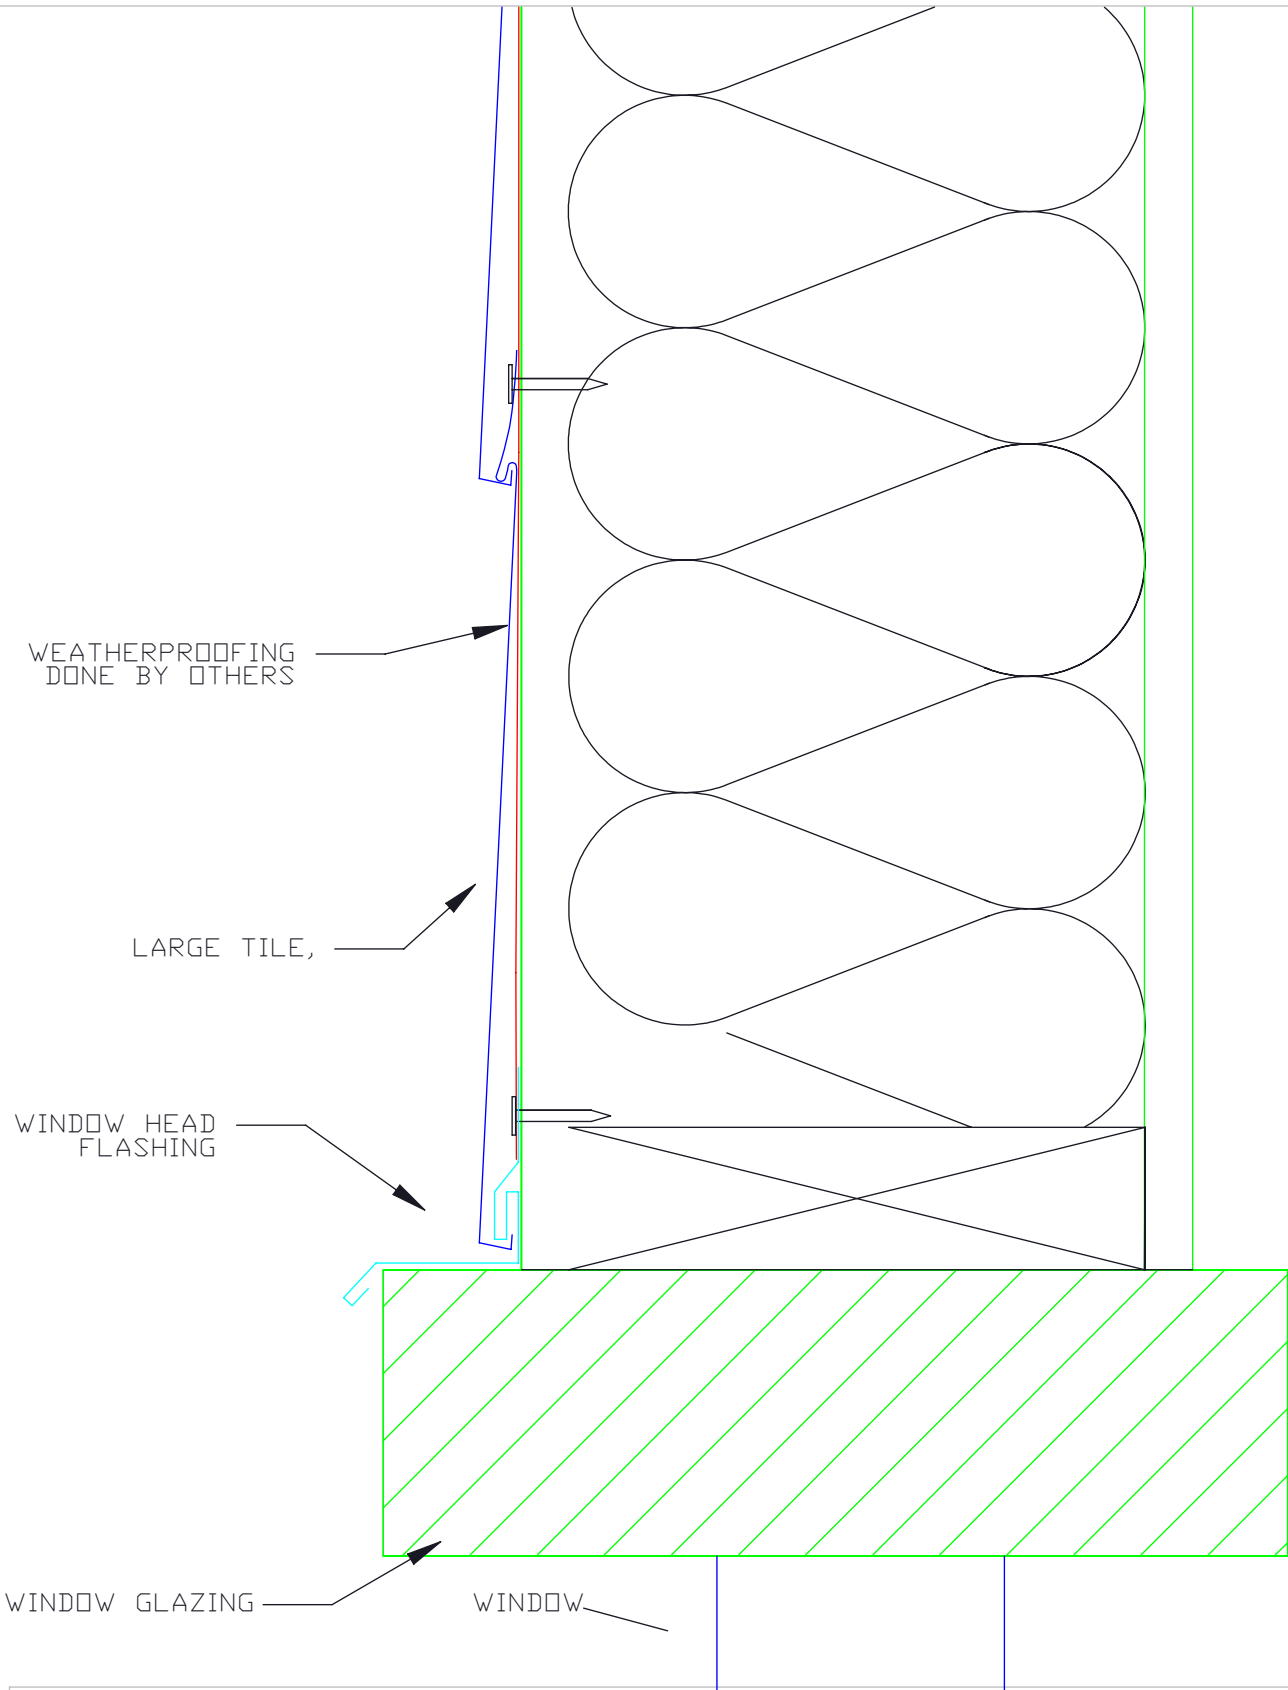

Window Head

6

  MILLENNIUM F O R M S	Material	Sizes	Finish	Colors
	Stainless Steel	8 3/8" x 14 1/2" 0.018" +/- .002	Bright (BA) Mill (2B)	See color selection chart
Zalmag	8 3/8" x 14 1/2" 0.018" +/- .002	Natural Pre-Patina II	See color selection chart	

Revised 1/10/2018