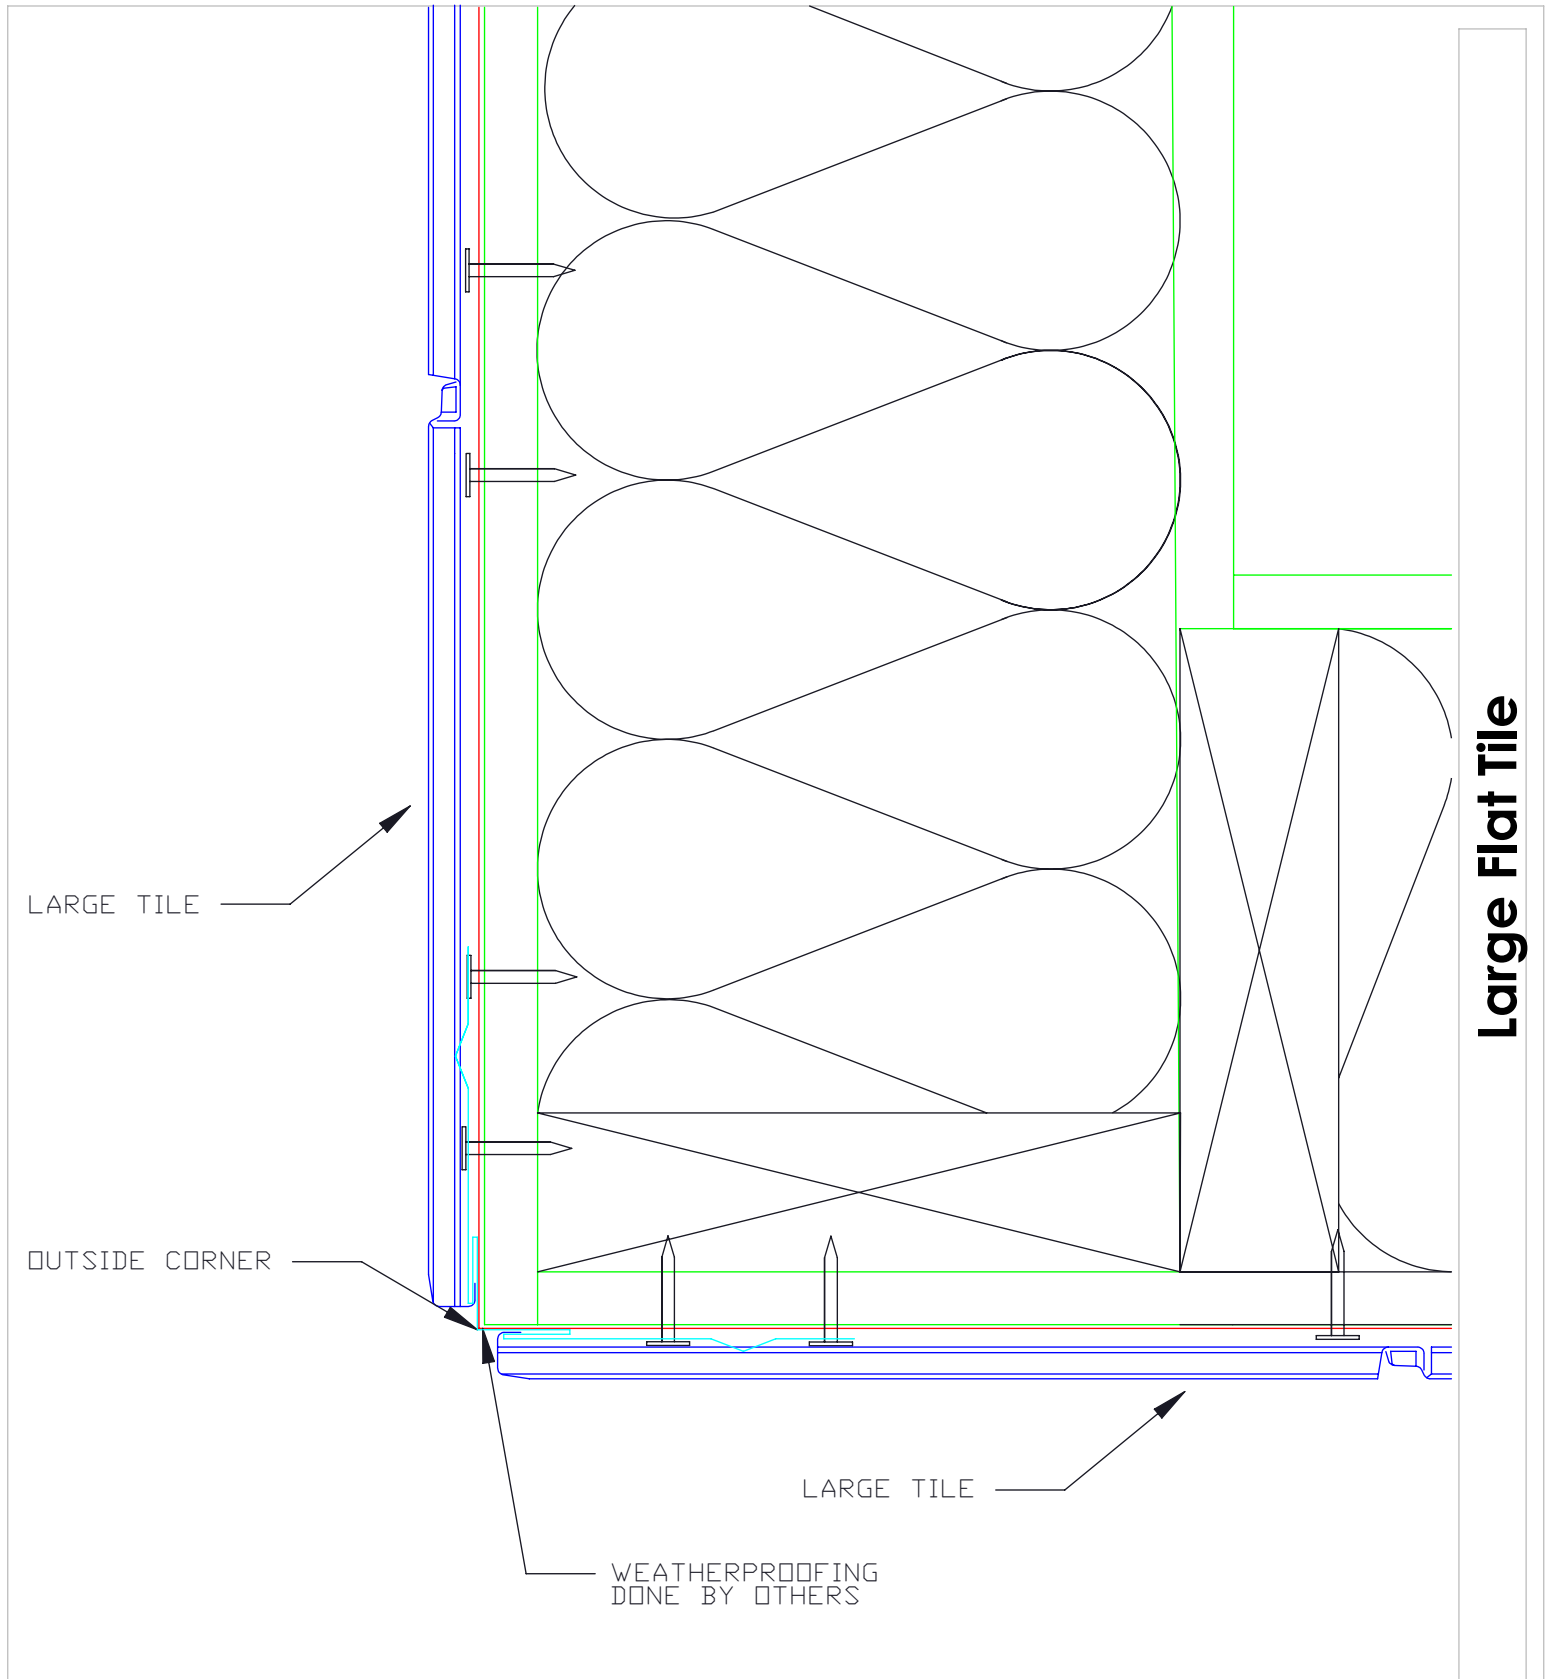

Large Flat Tile

1 Piece Outside Corner

12

  MILLENNIUM F O R M S	Material	Sizes	Finish	Colors
	Stainless Steel	8 3/8" x 14 1/2" 0.018" +/- .002	Bright (BA) Mill (2B)	See color selection chart
Zalmag	8 3/8" x 14 1/2" 0.018" +/- .002	Natural Pre-Patina II	See color selection chart	

Revised 1/10/2018