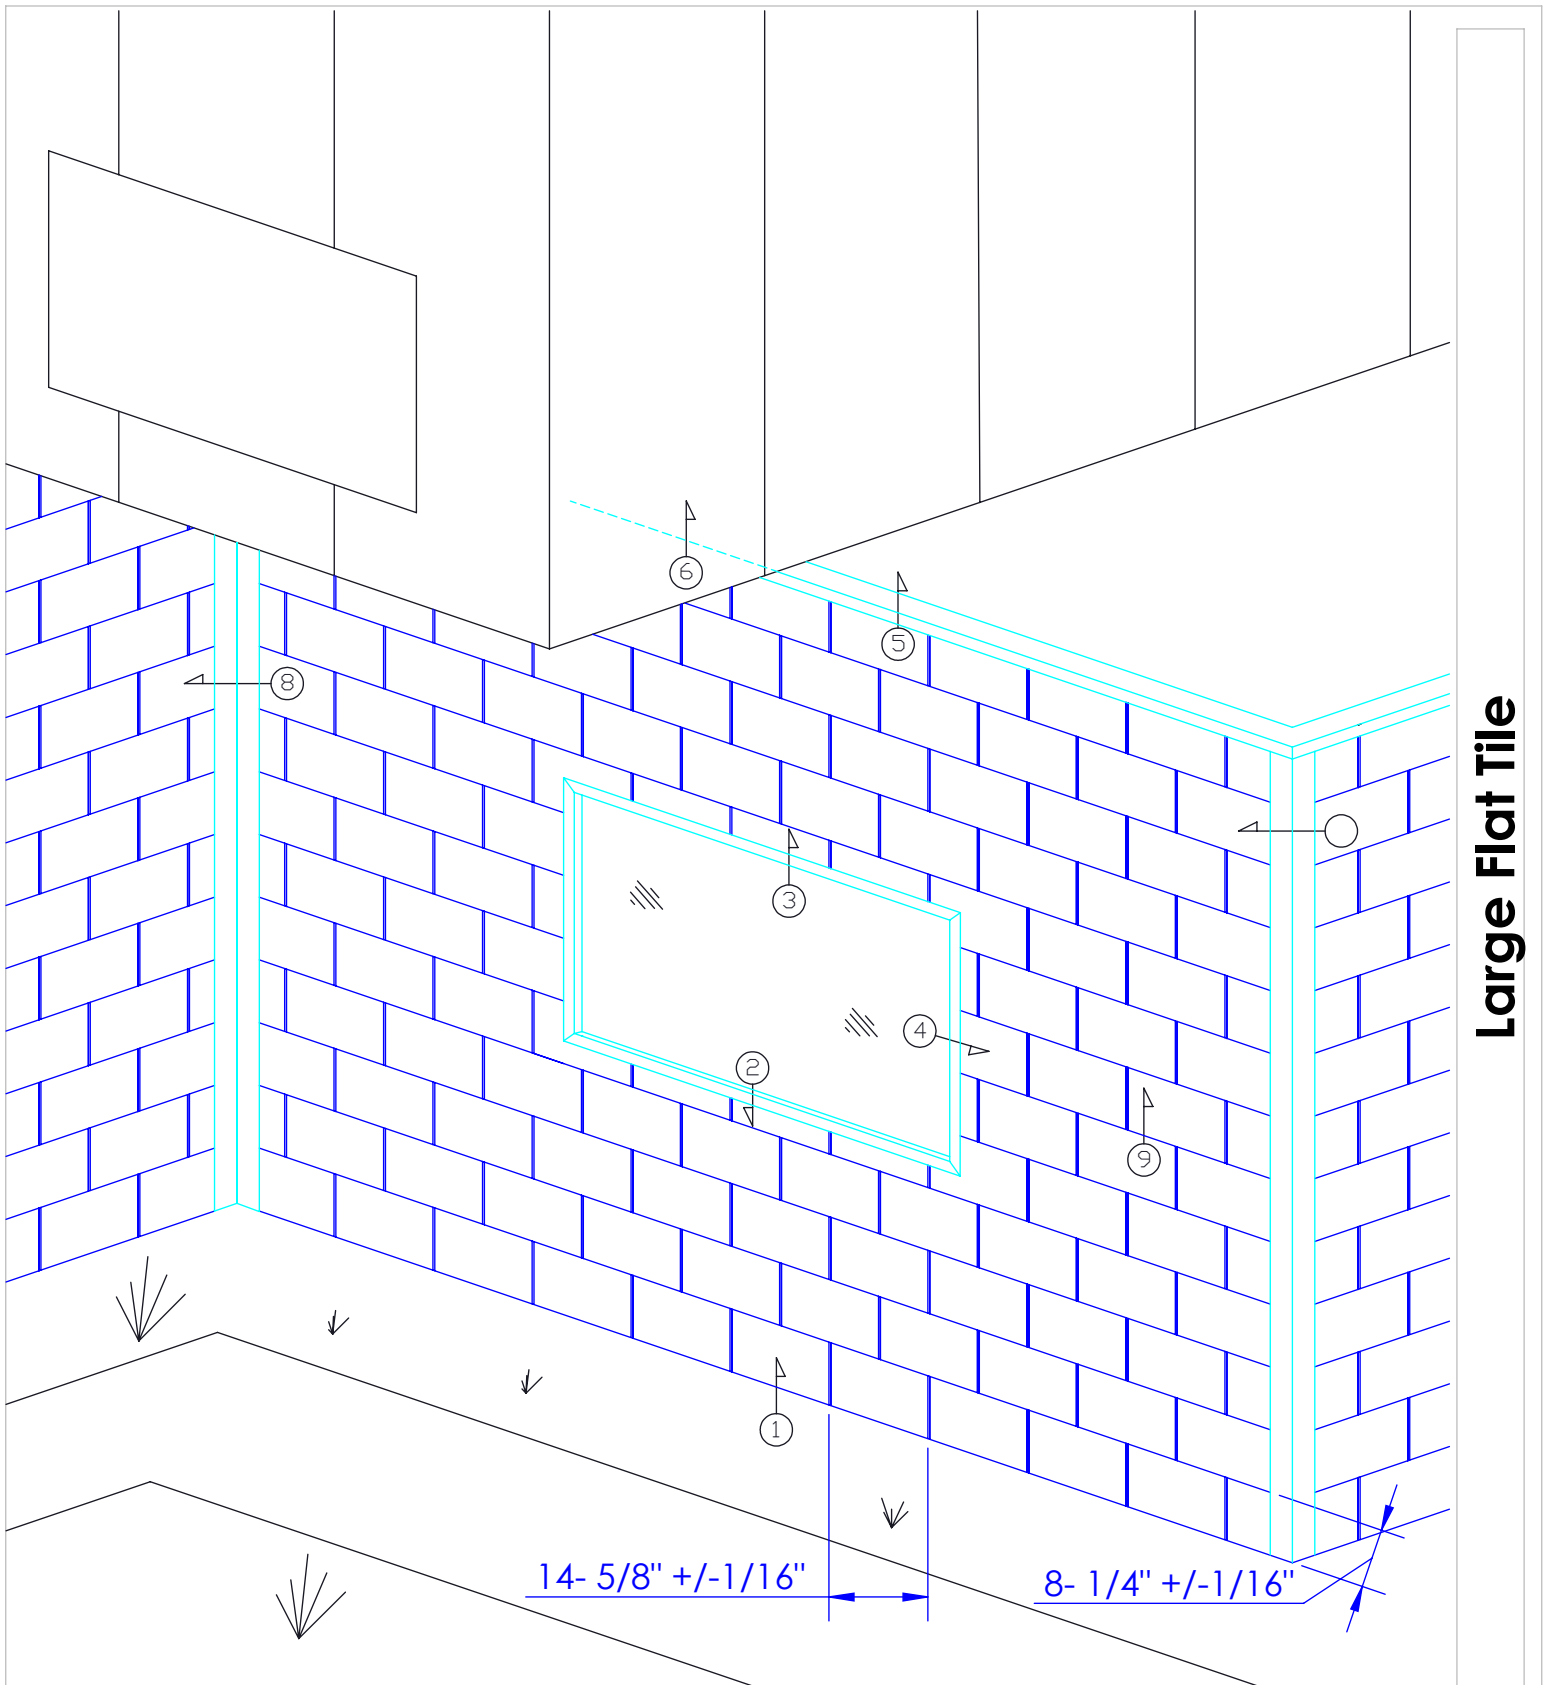

Large Flat Tile

Detail Wall

3

MILLENNIUM FORMS	Material	Sizes	Finish	Colors
	Stainless Steel	8 3/8" x 14 1/2" 0.018" +/- .002	Bright (BA) Mill (2B)	See color selection chart
Zalmag	8 3/8" x 14 1/2" 0.018" +/- .002	Natural Pre-Patina II	See color selection chart	

Revised 1/10/2018