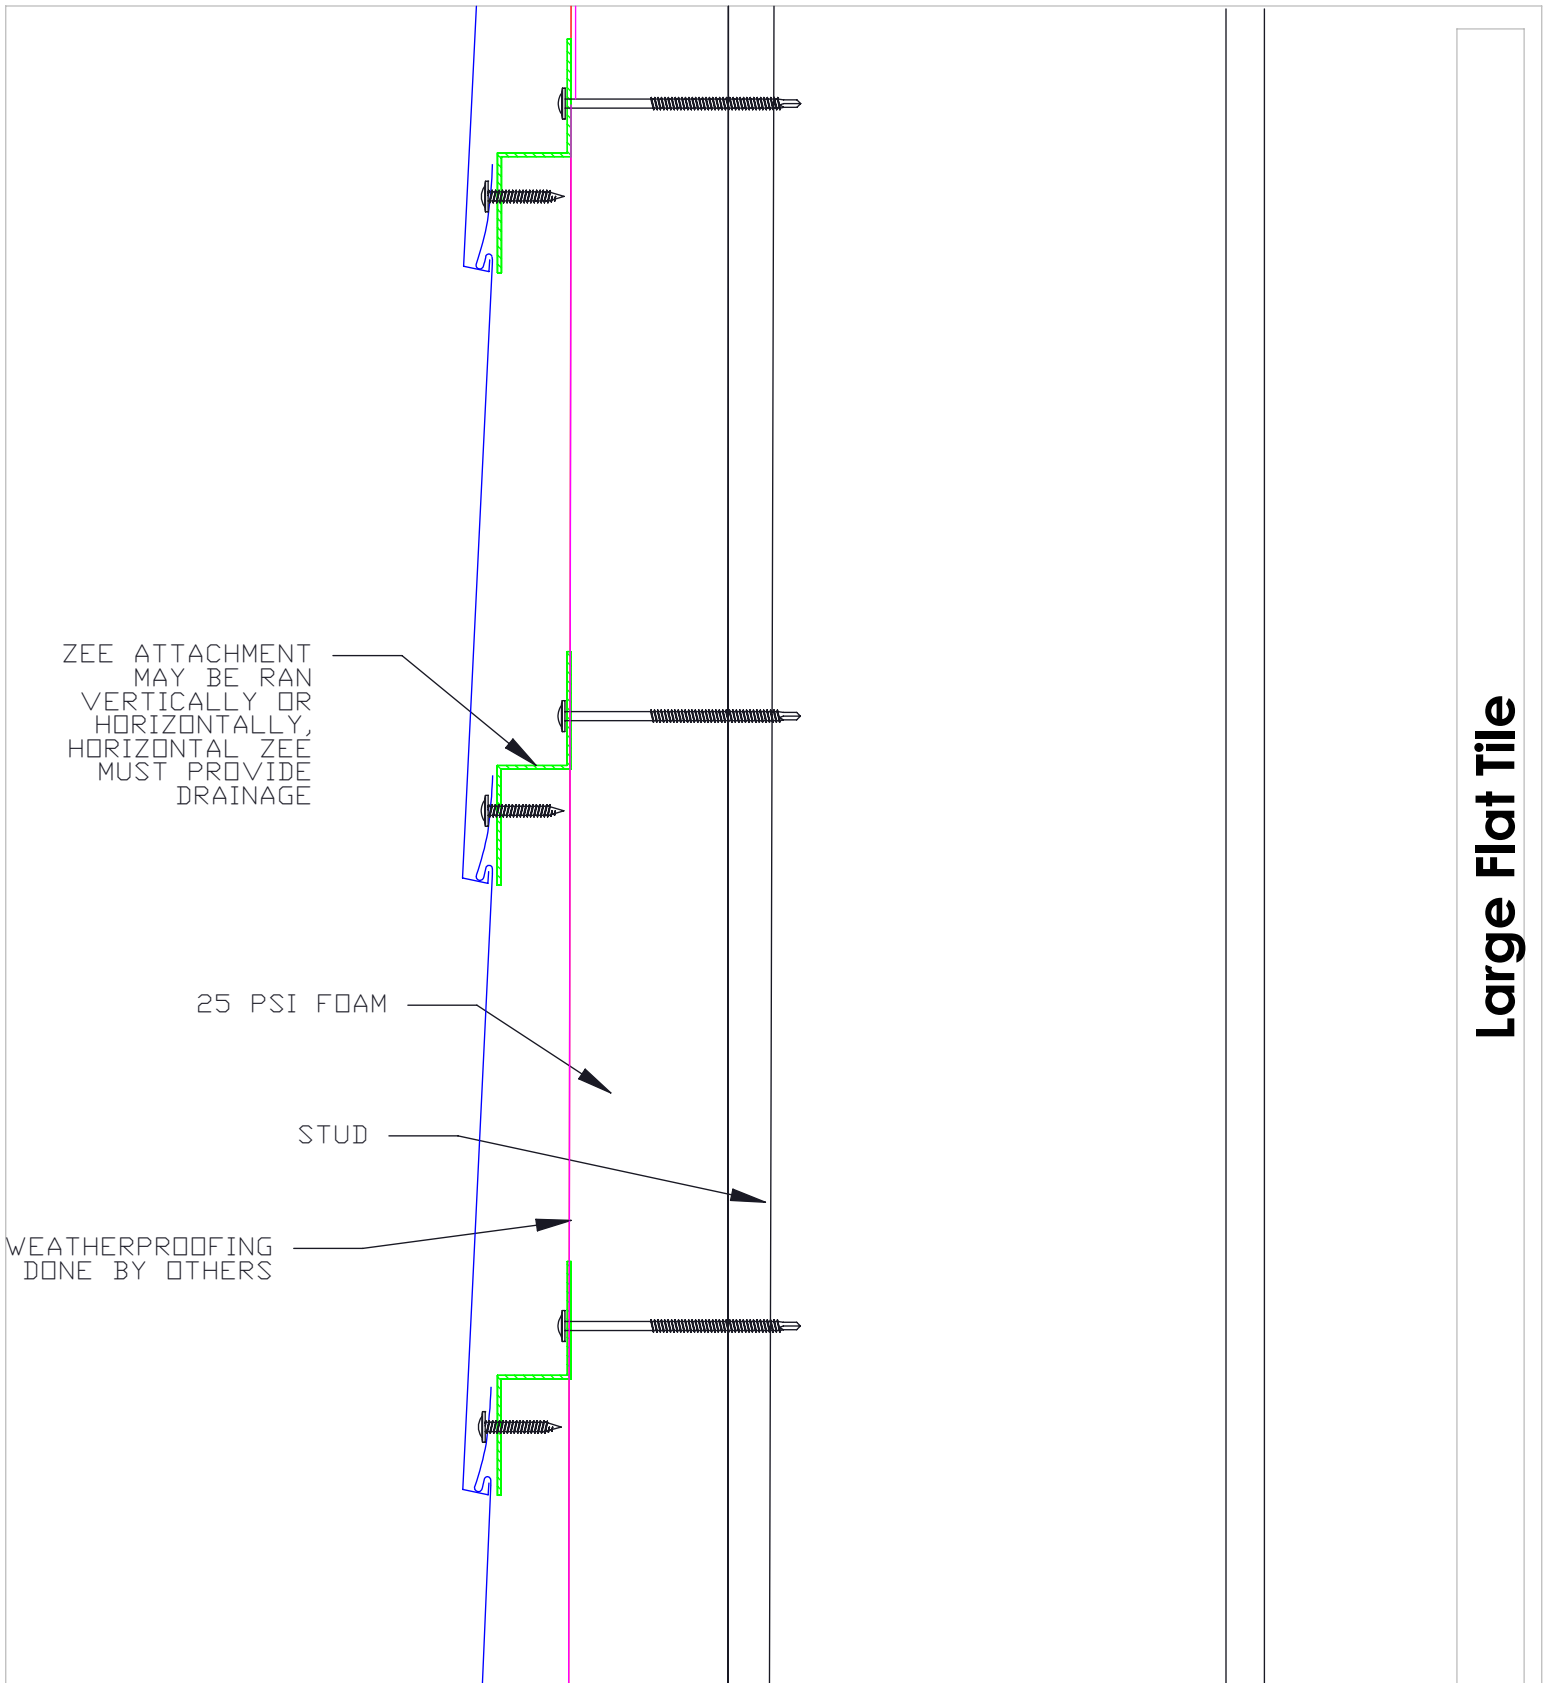

Exterior Insulation Assembly

14

  MILLENNIUM F O R M S	Material	Sizes	Finish	Colors
	Stainless Steel	8 3/8" x 14 1/2" 0.018" +/- .002	Bright (BA) Mill (2B)	See color selection chart
	Zalmag	8 3/8" x 14 1/2" 0.018" +/- .002	Natural Pre-Patina II	See color selection chart

Revised 1/10/2018