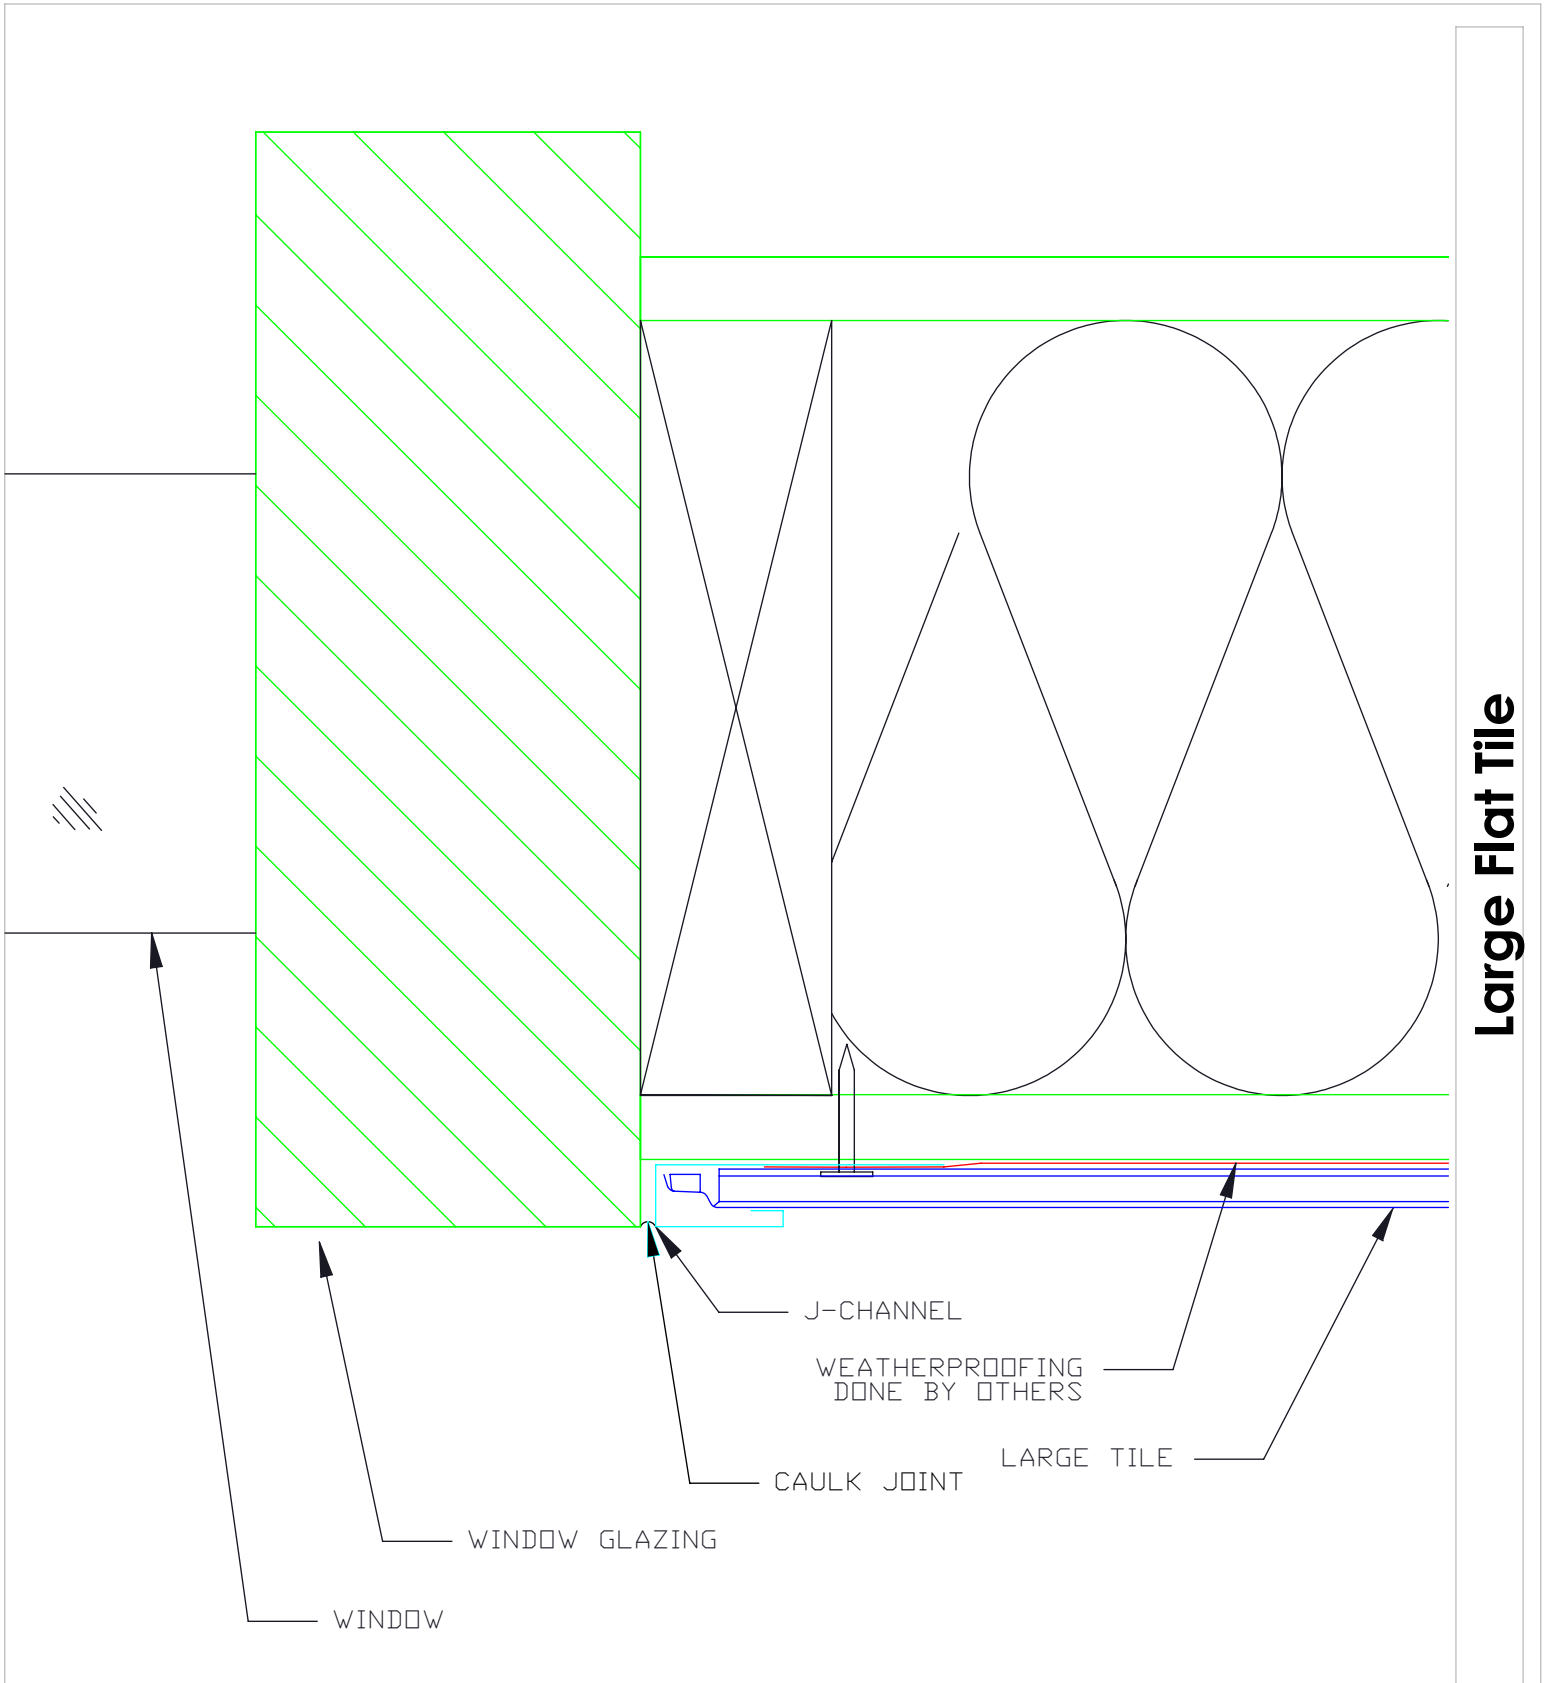

Window Jam

7

  MILLENNIUM F O R M S	Material	Sizes	Finish	Colors
	Stainless Steel	8 3/8" x 14 1/2" 0.018" +/- .002	Bright (BA) Mill (2B)	See color selection chart
Zalmag	8 3/8" x 14 1/2" 0.018" +/- .002	Natural Pre-Patina II	See color selection chart	

Revised 1/10/2018