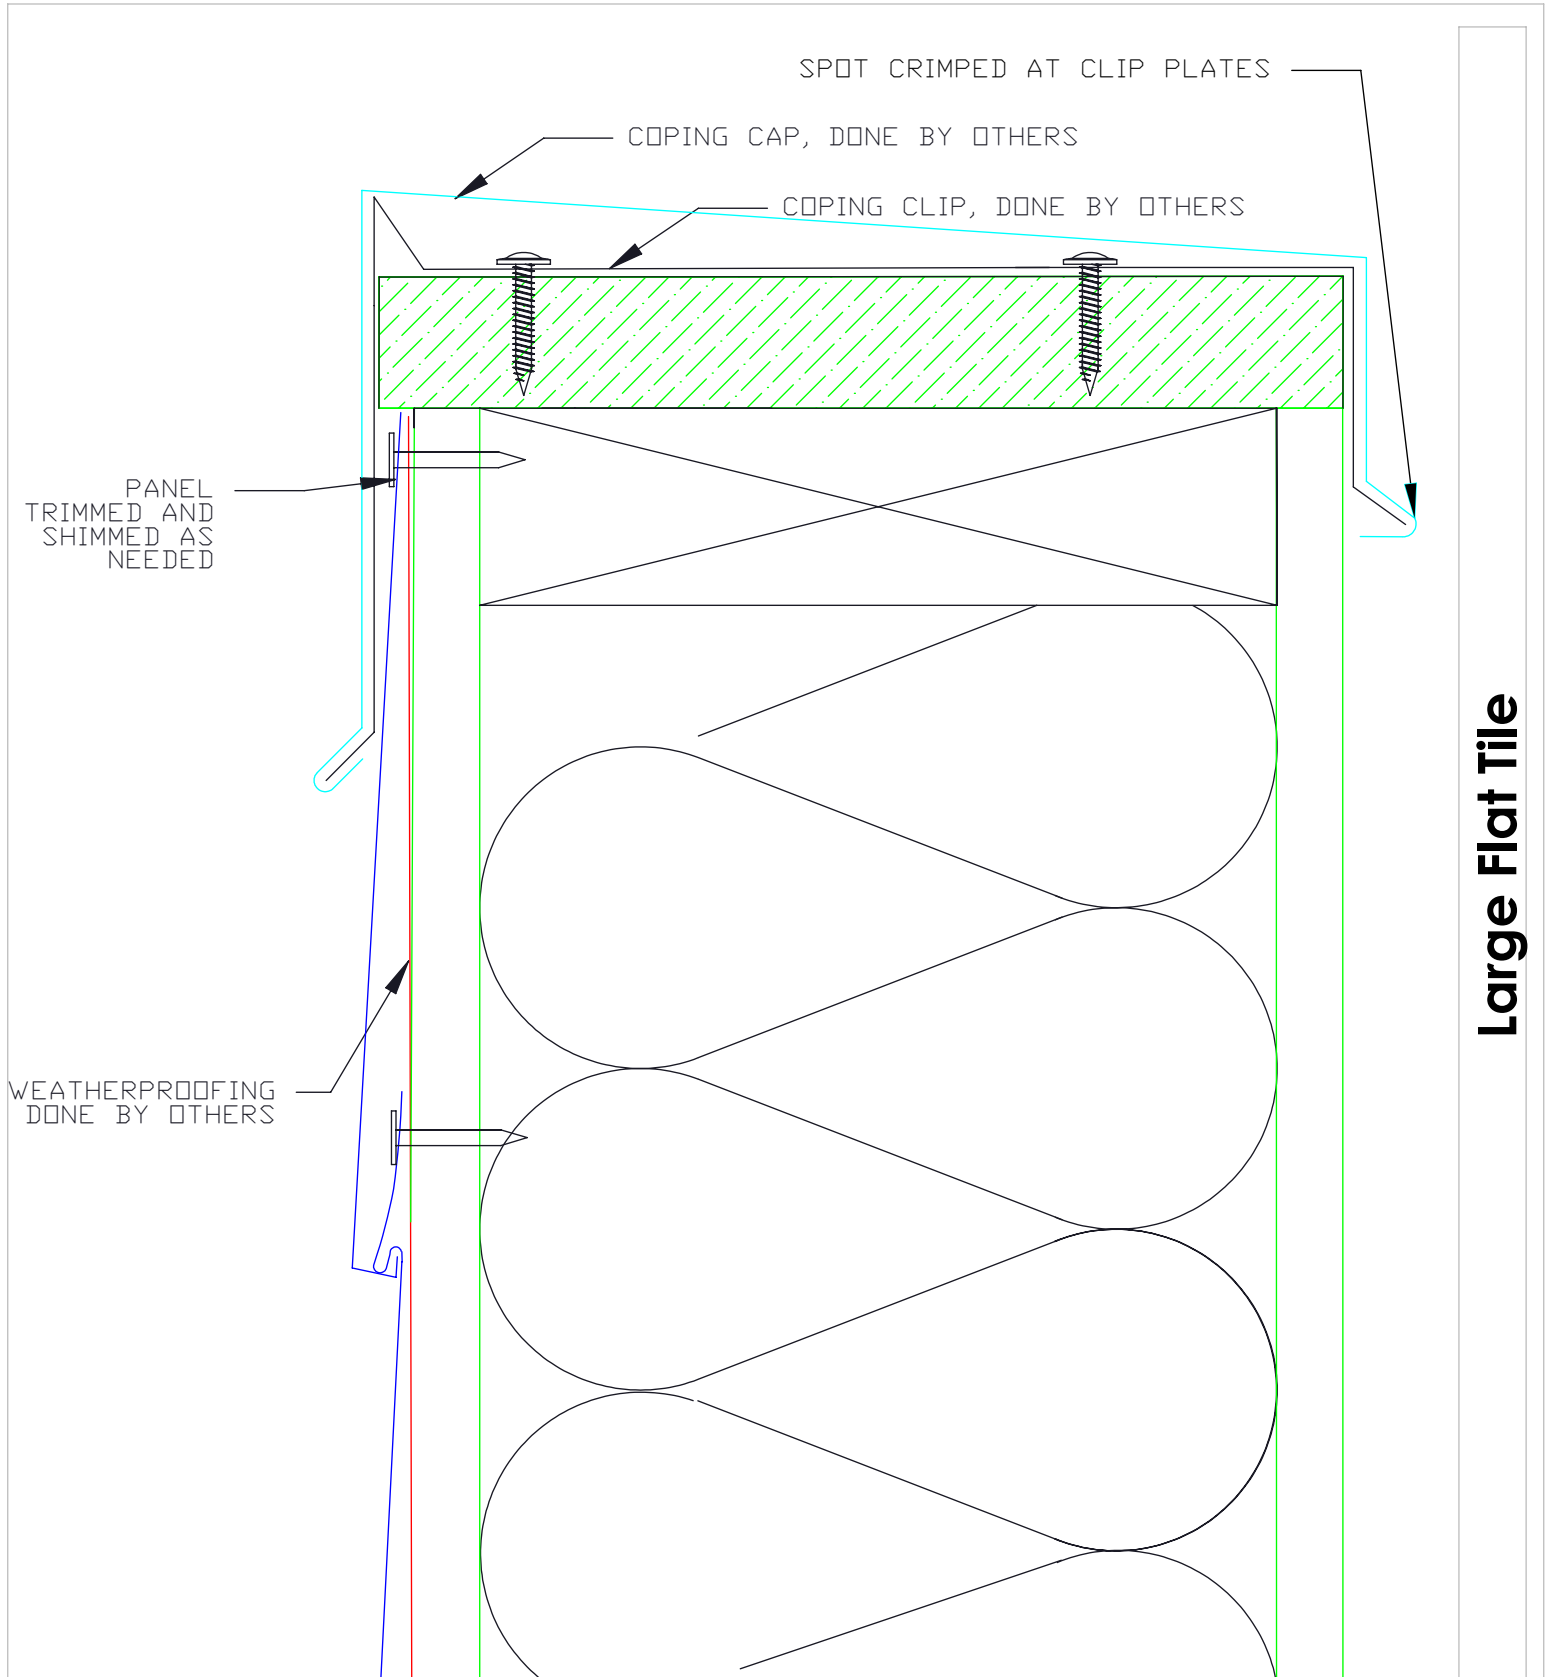

Revised 1/10/2018

Large Flat Tile

**Coping**

8

 <b>MILLENNIUM</b> F O R M S	Material	Sizes	Finish	Colors
	Stainless Steel	8 3/8" x 14 1/2" 0.018" +/- .002	Bright (BA) Mill (2B)	See color selection chart
Zalmag	8 3/8" x 14 1/2" 0.018" +/- .002	Natural Pre-Patina II	See color selection chart	