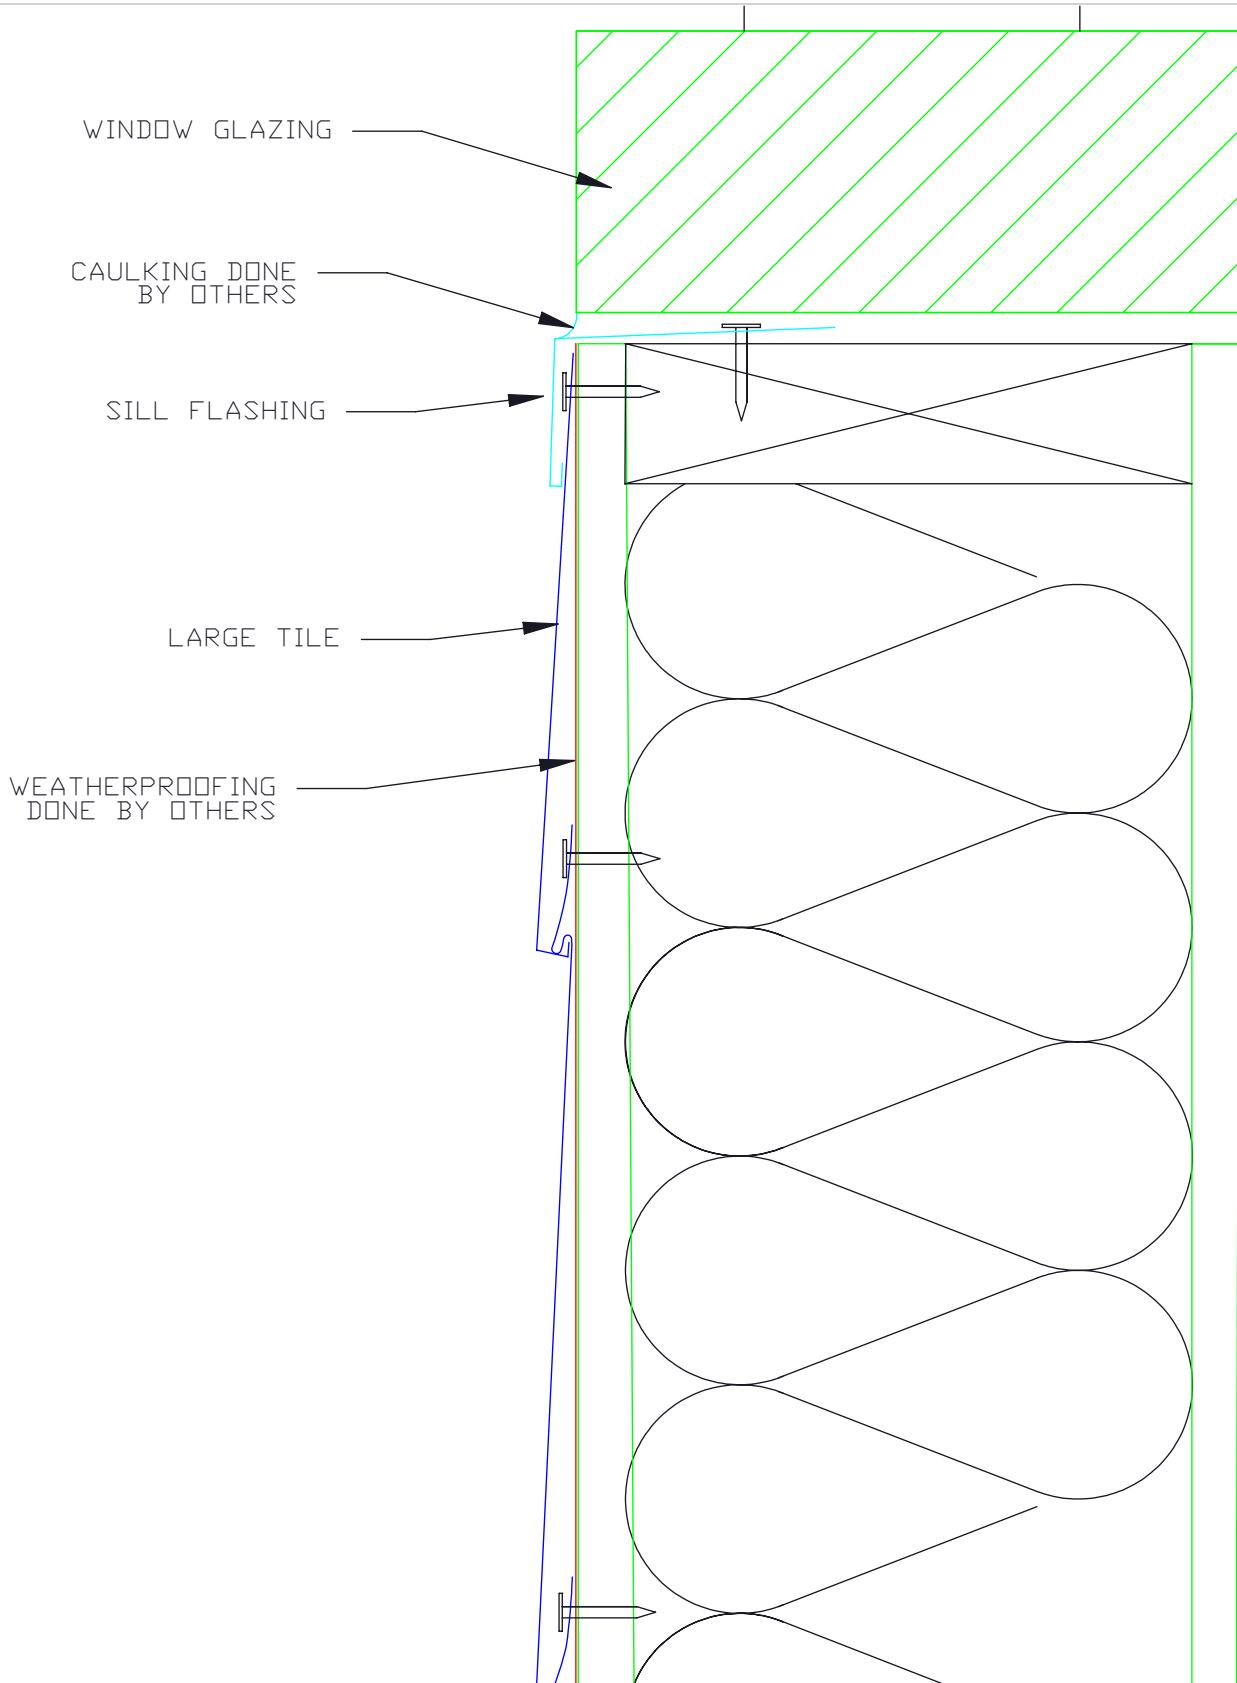

Large Flat Tile

Window Sill

5

  MILLENNIUM F O R M S	Material	Sizes	Finish	Colors
	Stainless Steel	8 3/8" x 14 1/2" 0.018" +/- .002	Bright (BA) Mill (2B)	See color selection chart
Zalmag	8 3/8" x 14 1/2" 0.018" +/- .002	Natural Pre-Patina II	See color selection chart	

Revised 1/10/2018