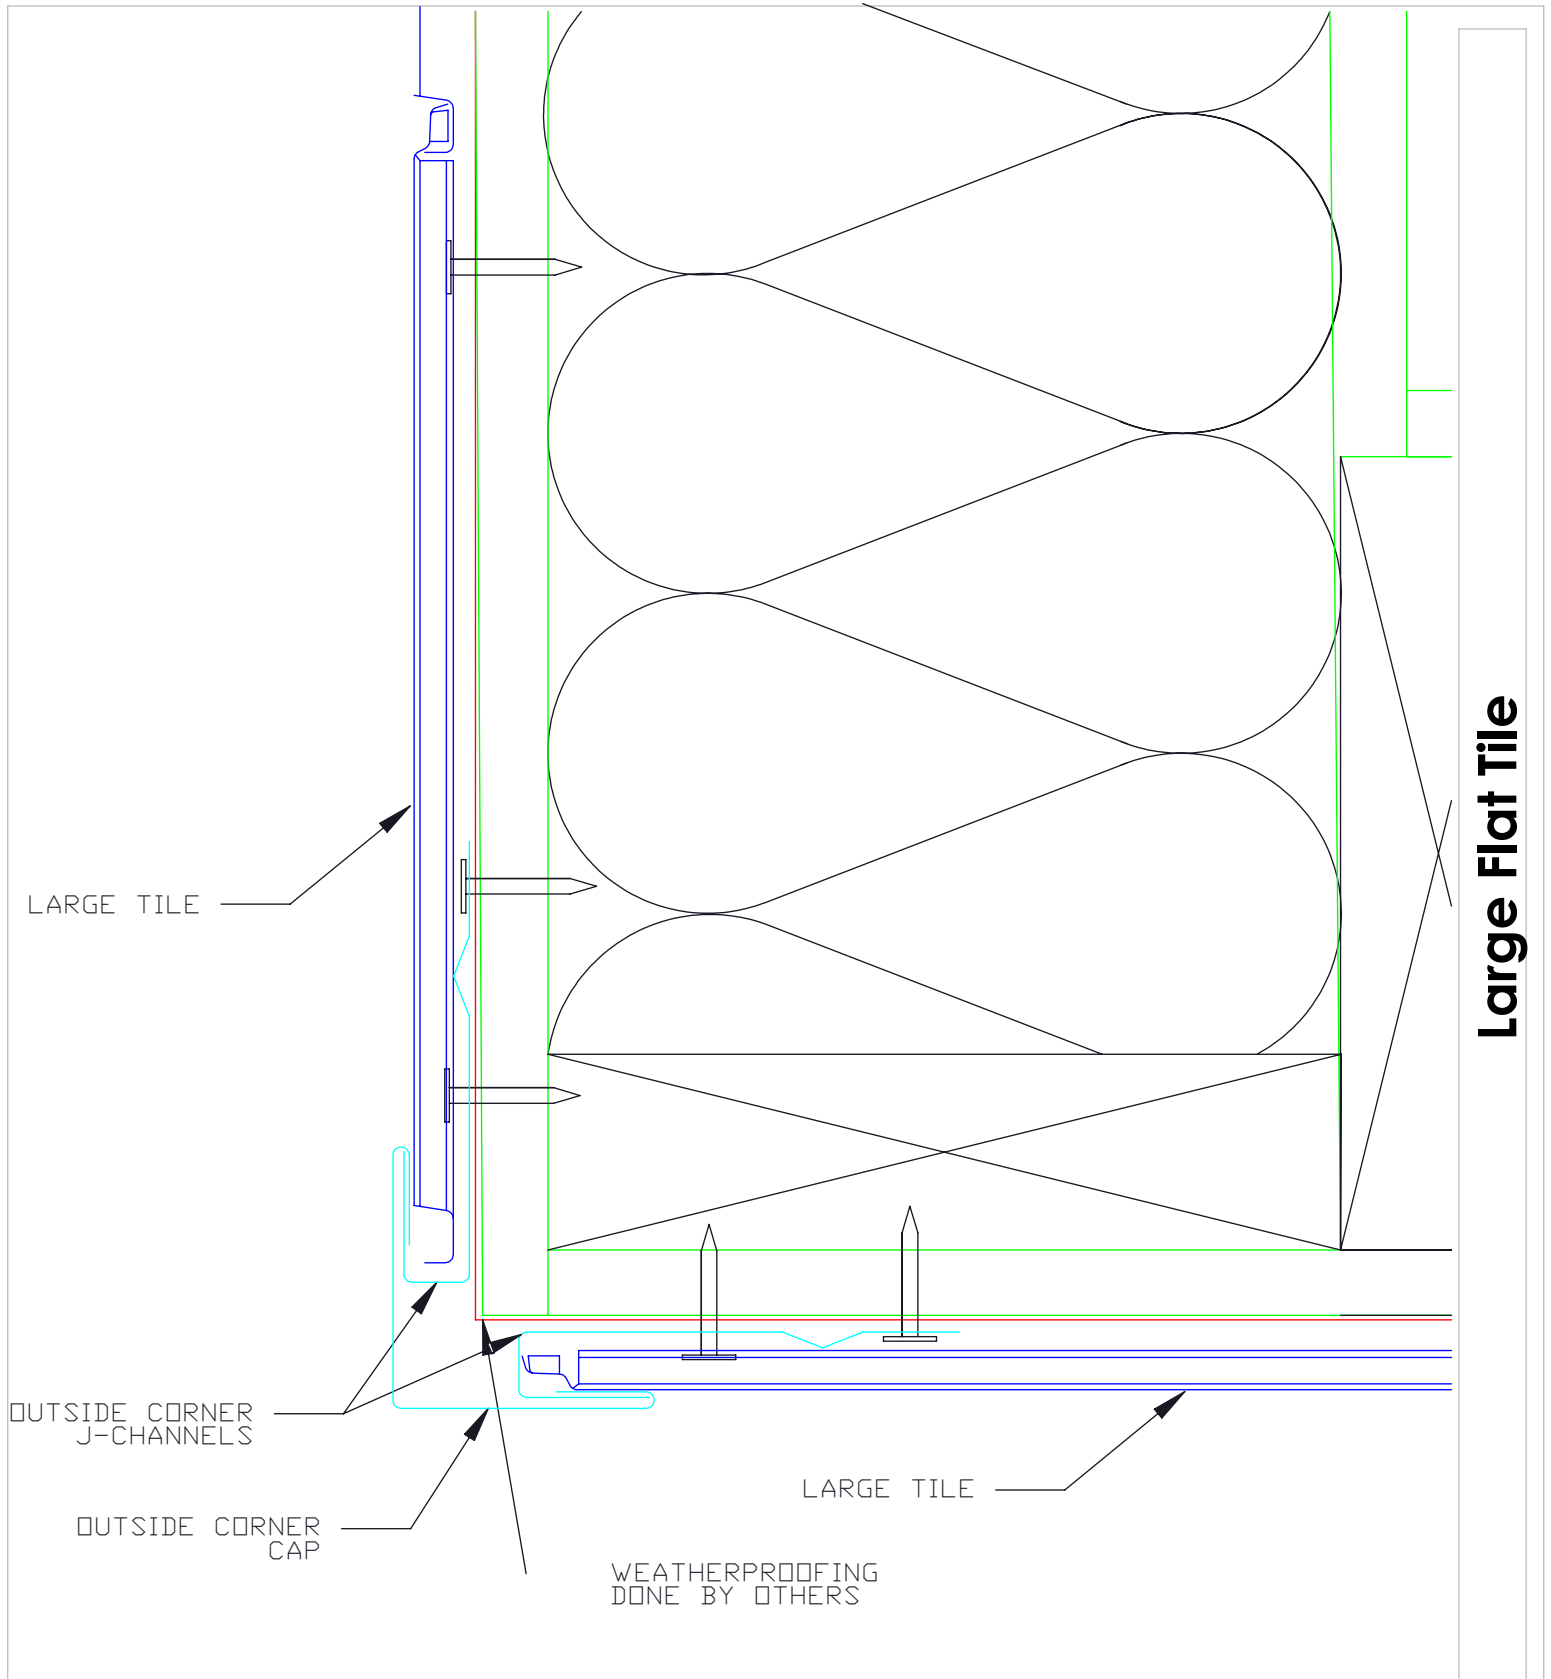

3 Piece Outside Corner

11

  MILLENNIUM F O R M S	Material	Sizes	Finish	Colors
	Stainless Steel	8 3/8" x 14 1/2" 0.018" +/- .002	Bright (BA) Mill (2B)	See color selection chart
Zalmag	8 3/8" x 14 1/2" 0.018" +/- .002	Natural Pre-Patina II	See color selection chart	

Revised 1/10/2018