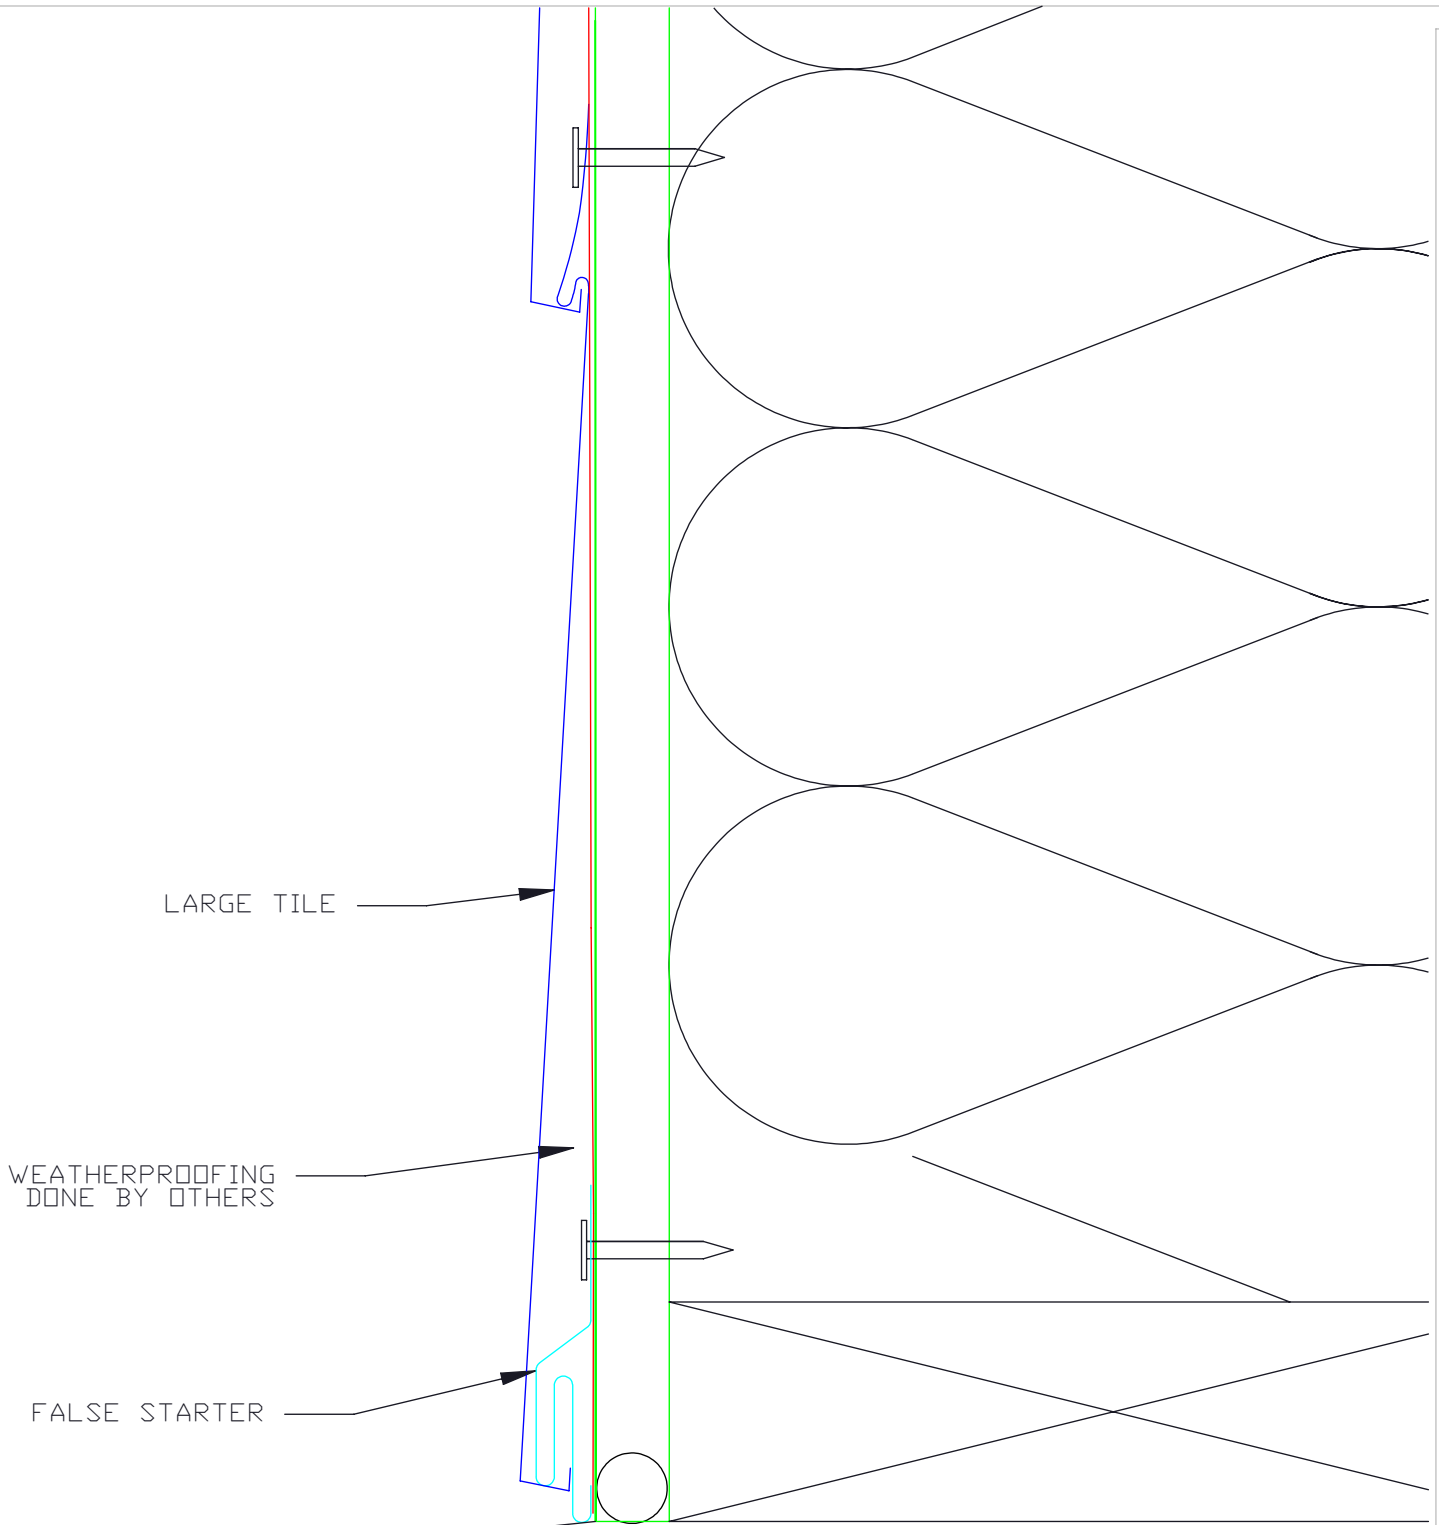

Starter/False Starter

4

  MILLENNIUM F O R M S	Material	Sizes	Finish	Colors
	Stainless Steel	8 3/8" x 14 1/2" 0.018" +/- .002	Bright (BA) Mill (2B)	See color selection chart
Zalmag	8 3/8" x 14 1/2" 0.018" +/- .002	Natural Pre-Patina II	See color selection chart	

Revised 1/10/2018