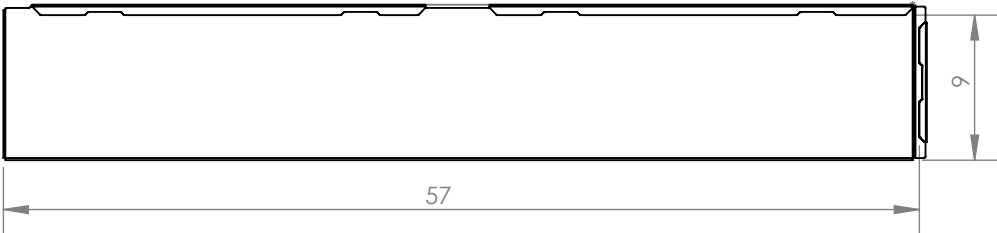

All Standard Exposed Sizes:

Width: 9", 13", 21"

Length: 17", 27", 37", 57", 116"

Offset detail

System depth = 5/8"

Standard Lay Flat Sizes

Exposed sizes have been standardized from working with 48" x 120" sheets. These sizes are offered to maximize material efficiency to offer the best price / sqft.

Example: 9" x 37" exposed panel
 Flat blank (accounting for hems): 12" x 40"
 Width of sheet 48"/12" = 4 + Length of sheet 120"/40" = 3
 Total 12 panels per sheet

Scale Comparison

9" Width Lay Flat Panel

Revised 4/27/2021

All Standard Exposed Sizes:

Width: 9", 13", 21"

Length: 17", 27", 37", 57", 116"

Standard Lay Flat Sizes

Scale Comparison

13" Width Lay Flat Panel

2

Revised 4/27/2021

All Standard Exposed Sizes:

Width: 9", 13", 21"

Length: 17", 27", 37", 57", 116"

Standard Lay Flat Sizes

21" Width Lay Flat Panel

3

	Material	Colors	Finish	Sizes
	Stainless Steel	See website for color selection chart	Bright (BA) Mill (2B)	24 gauge - 16 gauge (.025" - .060" nominal) operational thickness dependent upon panel sizes Maximum Length: 116"
Zalmag	N/A	Natural Pre-patina II Black	24 gauge - 16 gauge (.025" - .060" nominal) operational thickness dependent upon panel sizes Maximum Length: 116"	