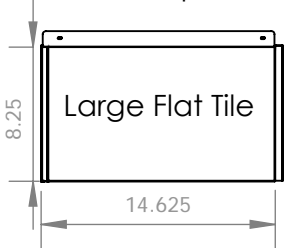

All Standard Exposed Sizes:

Width: 9", 13", 21"

Length: 17", 27", 37", 57", 116"

Offset detail

System depth = 5/8"

Standard Lay Flat Sizes

Exposed sizes have been standardized from working with 48" x 120" sheets. These sizes are offered to maximize material efficiency to offer the best price / sqft.

Example: 9" x 37" exposed panel
 Flat blank (accounting for hems): 12" x 40"
 Width of sheet 48"/12" = 4 + Length of sheet 120"/40" = 3
 Total 12 panels per sheet

Scale Comparison

9" Width Lay Flat Panel

Revised 4/27/2021

All Standard Exposed Sizes:

Width: 9", 13", 21"

Length: 17", 27", 37", 57", 116"

Standard Lay Flat Sizes

Scale Comparison

13" Width Lay Flat Panel

2

Revised 4/27/2021

All Standard Exposed Sizes:

Width: 9", 13", 21"

Length: 17", 27", 37", 57", 116"

Standard Lay Flat Sizes

21" Width Lay Flat Panel

3

	Material	Colors	Finish	Sizes
	Stainless Steel	See website for color selection chart	Bright (BA) Mill (2B)	24 gauge - 16 gauge (.025" - .060" nominal) operational thickness dependent upon panel sizes Maximum Length: 116"
Zalmag	N/A	Natural Pre-patina II Black	24 gauge - 16 gauge (.025" - .060" nominal) operational thickness dependent upon panel sizes Maximum Length: 116"	