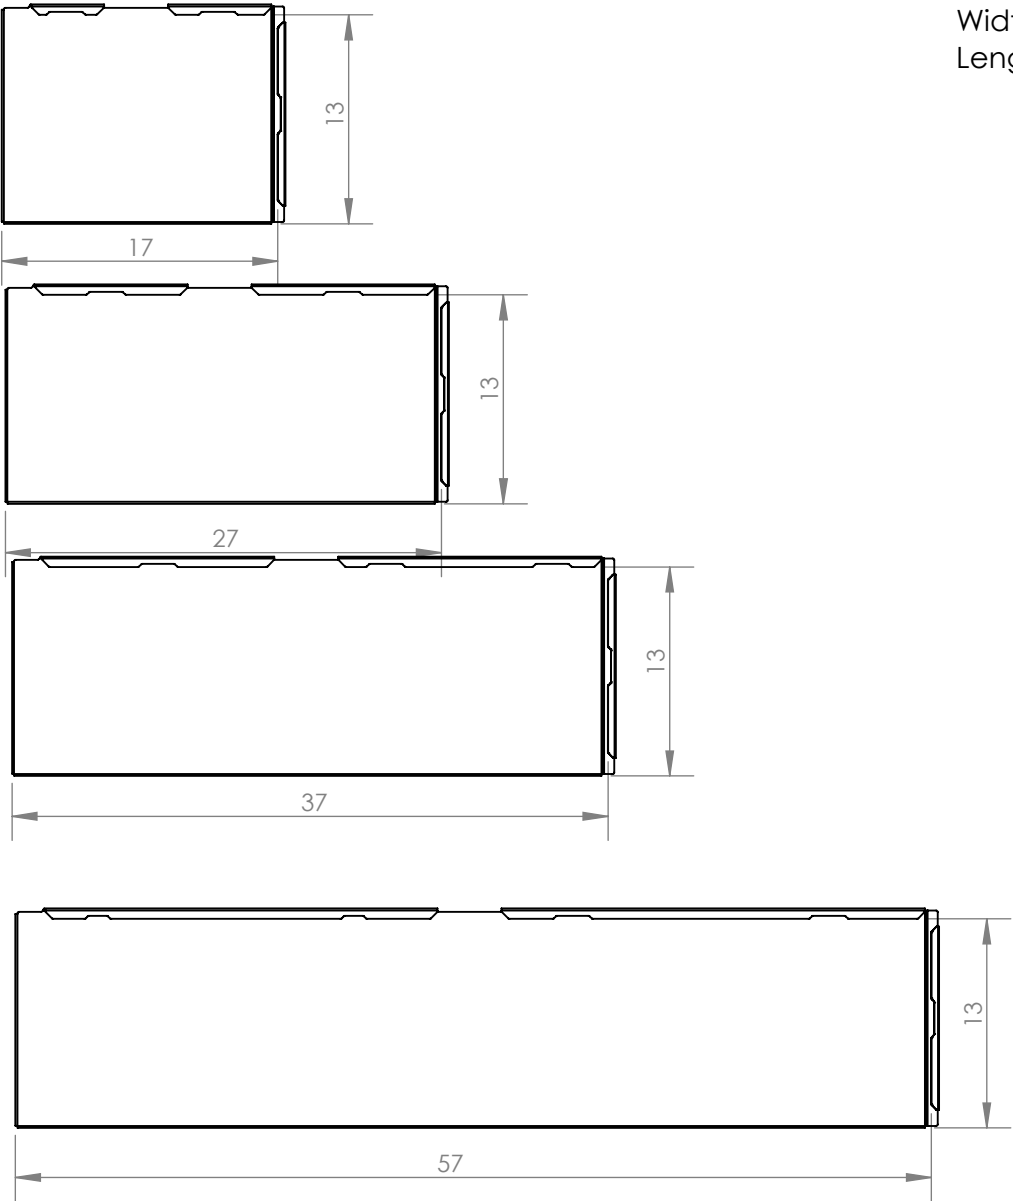

All Standard Exposed Sizes:

Width: 9", 13", 21"

Length: 17", 27", 37", 57", 116"

Offset detail

System depth = 5/8"

Standard Lay Flat Sizes

Exposed sizes have been standardized from working with 48" x 120" sheets. These sizes are offered to maximize material efficiency to offer the best price / sqft.

Example: 9" x 37" exposed panel
 Flat blank (accounting for hems): 12" x 40"
 Width of sheet 48"/12" = 4 + Length of sheet 120"/40" = 3
 Total 12 panels per sheet

Scale Comparison

9" Width Lay Flat Panel

Revised 4/27/2021

All Standard Exposed Sizes:

Width: 9", 13", 21"

Length: 17", 27", 37", 57", 116"

Standard Lay Flat Sizes

Scale Comparison

13" Width Lay Flat Panel

2

Revised 4/27/2021

All Standard Exposed Sizes:

Width: 9", 13", 21"

Length: 17", 27", 37", 57", 116"

Standard Lay Flat Sizes

21" Width Lay Flat Panel

3

	Material	Colors	Finish	Sizes
	Stainless Steel	See website for color selection chart	Bright (BA) Mill (2B)	24 gauge - 16 gauge (.025" - .060" nominal) operational thickness dependent upon panel sizes Maximum Length: 116"
Zalmag	N/A	Natural Pre-patina II Black	24 gauge - 16 gauge (.025" - .060" nominal) operational thickness dependent upon panel sizes Maximum Length: 116"	