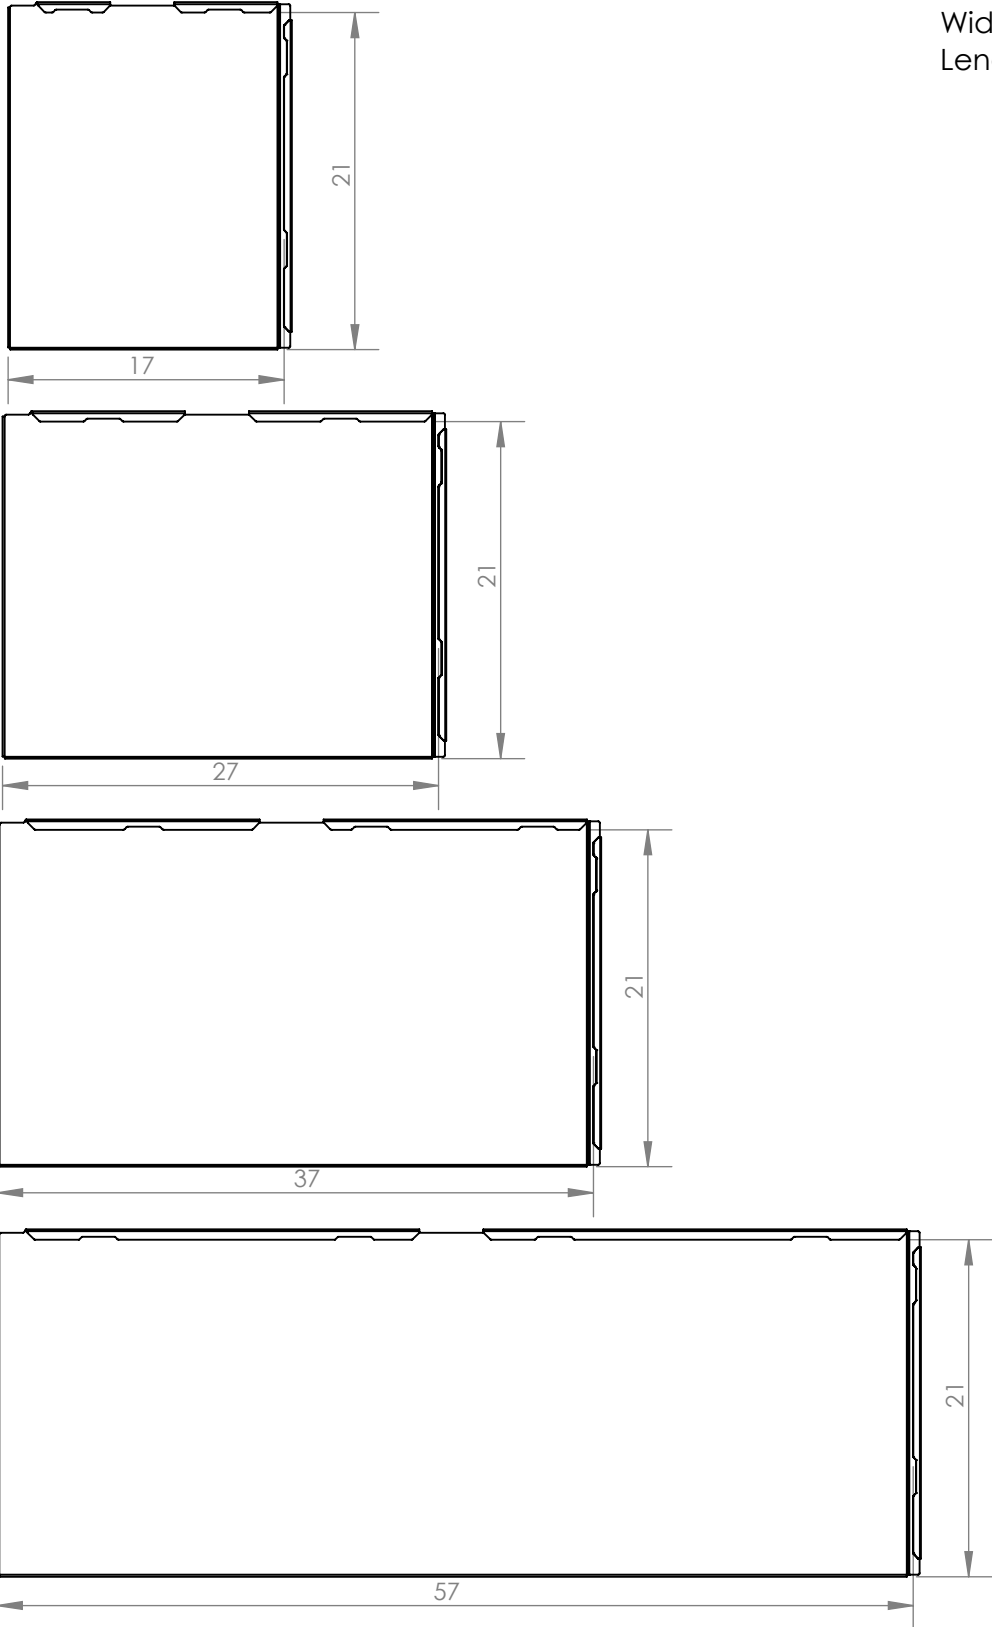

All Standard Exposed Sizes:

Width: 9", 13", 21"

Length: 17", 27", 37", 57", 116"

Offset detail

System depth = 5/8"

Standard Lay Flat Sizes

Exposed sizes have been standardized from working with 48" x 120" sheets. These sizes are offered to maximize material efficiency to offer the best price / sqft.

Example: 9" x 37" exposed panel
 Flat blank (accounting for hems): 12" x 40"
 Width of sheet 48"/12" = 4 + Length of sheet 120"/40" = 3
 Total 12 panels per sheet

Scale Comparison

9" Width Lay Flat Panel

Revised 4/27/2021

All Standard Exposed Sizes:

Width: 9", 13", 21"

Length: 17", 27", 37", 57", 116"

Standard Lay Flat Sizes

Scale Comparison

13" Width Lay Flat Panel

2

Revised 4/27/2021

All Standard Exposed Sizes:

Width: 9", 13", 21"

Length: 17", 27", 37", 57", 116"

Standard Lay Flat Sizes

21" Width Lay Flat Panel

3

	Material	Colors	Finish	Sizes
	Stainless Steel	See website for color selection chart	Bright (BA) Mill (2B)	24 gauge - 16 gauge (.025" - .060" nominal) operational thickness dependent upon panel sizes Maximum Length: 116"
Zalmag	N/A	Natural Pre-patina II Black	24 gauge - 16 gauge (.025" - .060" nominal) operational thickness dependent upon panel sizes Maximum Length: 116"	