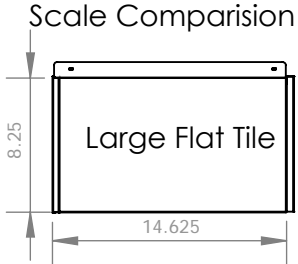

All Standard Exposed Sizes:

Width: 9", 13", 21"

Length: 17", 27", 37", 57", 116"

Offset detail

System depth = 5/8"

Standard Lay Flat Sizes

Exposed sizes have been standardized from working with 48" x 120" sheets. These sizes are offered to maximize material efficiency to offer the best price / sqft.

Revised 4/27/2021

All Standard Exposed Sizes:

Width: 9", 13", 21"

Length: 17", 27", 37", 57", 116"

Standard Lay Flat Sizes

Scale Comparison

13" Width Lay Flat Panel

2

 MILLENNIUM F O R M S	Material	Colors	Finish	Sizes
	Stainless Steel	See website for color selection chart	Bright (BA) Mill (2B)	24 gauge - 16 gauge (.025" - .060" nominal) operational thickness dependent upon panel sizes Maximum Length: 116"
	Zalmag	N/A	Natural Pre-patina II Black	24 gauge - 16 gauge (.025" - .060" nominal) operational thickness dependent upon panel sizes Maximum Length: 116"

Revised 4/27/2021

All Standard Exposed Sizes:

Width: 9", 13", 21"

Length: 17", 27", 37", 57", 116"

Standard Lay Flat Sizes

21" Width Lay Flat Panel

3

	Material	Colors	Finish	Sizes
	Stainless Steel	See website for color selection chart	Bright (BA) Mill (2B)	24 gauge - 16 gauge (.025" - .060" nominal) operational thickness dependent upon panel sizes Maximum Length: 116"
Zalmag	N/A	Natural Pre-patina II Black	24 gauge - 16 gauge (.025" - .060" nominal) operational thickness dependent upon panel sizes Maximum Length: 116"	