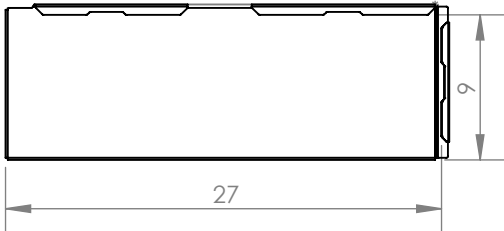

All Standard Exposed Sizes:

Width: 9", 13", 21"

Length: 17", 27", 37", 57", 116"

Offset detail

System depth = 5/8"

Standard Lay Flat Sizes

Exposed sizes have been standardized from working with 48" x 120" sheets. These sizes are offered to maximize material efficiency to offer the best price / sqft.

Example: 9" x 37" exposed panel
 Flat blank (accounting for hems): 12" x 40"
 Width of sheet 48"/12" = 4 + Length of sheet 120"/40" = 3
 Total 12 panels per sheet

Scale Comparison

9" Width Lay Flat Panel

Revised 4/27/2021

All Standard Exposed Sizes:

Width: 9", 13", 21"

Length: 17", 27", 37", 57", 116"

Standard Lay Flat Sizes

Scale Comparison

13" Width Lay Flat Panel

2

Revised 4/27/2021

All Standard Exposed Sizes:

Width: 9", 13", 21"

Length: 17", 27", 37", 57", 116"

Standard Lay Flat Sizes

21" Width Lay Flat Panel

3

	Material	Colors	Finish	Sizes
	Stainless Steel	See website for color selection chart	Bright (BA) Mill (2B)	24 gauge - 16 gauge (.025" - .060" nominal) operational thickness dependent upon panel sizes Maximum Length: 116"
Zalmag	N/A	Natural Pre-patina II Black	24 gauge - 16 gauge (.025" - .060" nominal) operational thickness dependent upon panel sizes Maximum Length: 116"	