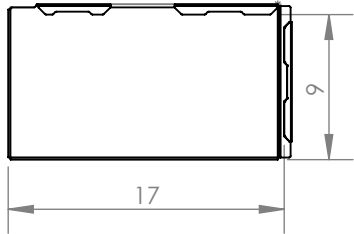

All Standard Exposed Sizes:

Width: 9", 13", 21"

Length: 17", 27", 37", 57", 116"

Offset detail

System depth = 5/8"

Standard Lay Flat Sizes

Exposed sizes have been standardized from working with 48" x 120" sheets. These sizes are offered to maximize material efficiency to offer the best price / sqft.

Example: 9" x 37" exposed panel
 Flat blank (accounting for hems): 12" x 40"
 Width of sheet 48"/12" = 4 + Length of sheet 120"/40" = 3
 Total 12 panels per sheet

Scale Comparison

9" Width Lay Flat Panel

Revised 4/27/2021

All Standard Exposed Sizes:

Width: 9", 13", 21"

Length: 17", 27", 37", 57", 116"

Standard Lay Flat Sizes

Scale Comparison

13" Width Lay Flat Panel

2

Revised 4/27/2021

All Standard Exposed Sizes:

Width: 9", 13", 21"

Length: 17", 27", 37", 57", 116"

Standard Lay Flat Sizes

21" Width Lay Flat Panel

3

	Material	Colors	Finish	Sizes
	Stainless Steel	See website for color selection chart	Bright (BA) Mill (2B)	24 gauge - 16 gauge (.025" - .060" nominal) operational thickness dependent upon panel sizes Maximum Length: 116"
Zalmag	N/A	Natural Pre-patina II Black	24 gauge - 16 gauge (.025" - .060" nominal) operational thickness dependent upon panel sizes Maximum Length: 116"	