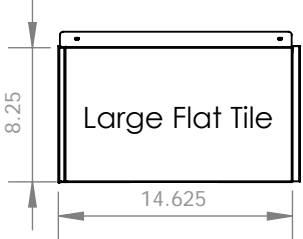

All Standard Exposed Sizes:

Width: 9", 13", 21"

Length: 17", 27", 37", 57", 116"

Offset detail

System depth = 5/8"

Standard Lay Flat Sizes

Exposed sizes have been standardized from working with 48" x 120" sheets. These sizes are offered to maximize material efficiency to offer the best price / sqft.

Revised 4/27/2021

All Standard Exposed Sizes:

Width: 9", 13", 21"

Length: 17", 27", 37", 57", 116"

Standard Lay Flat Sizes

Scale Comparison

13" Width Lay Flat Panel

2

 MILLENNIUM F O R M S	Material	Colors	Finish	Sizes
	Stainless Steel	See website for color selection chart	Bright (BA) Mill (2B)	24 gauge - 16 gauge (.025" - .060" nominal) operational thickness dependent upon panel sizes Maximum Length: 116"
	Zalmag	N/A	Natural Pre-patina II Black	24 gauge - 16 gauge (.025" - .060" nominal) operational thickness dependent upon panel sizes Maximum Length: 116"

Revised 4/27/2021

All Standard Exposed Sizes:

Width: 9", 13", 21"

Length: 17", 27", 37", 57", 116"

Standard Lay Flat Sizes

21" Width Lay Flat Panel

3

	Material	Colors	Finish	Sizes
	Stainless Steel	See website for color selection chart	Bright (BA) Mill (2B)	24 gauge - 16 gauge (.025" - .060" nominal) operational thickness dependent upon panel sizes Maximum Length: 116"
Zalmag	N/A	Natural Pre-patina II Black	24 gauge - 16 gauge (.025" - .060" nominal) operational thickness dependent upon panel sizes Maximum Length: 116"	