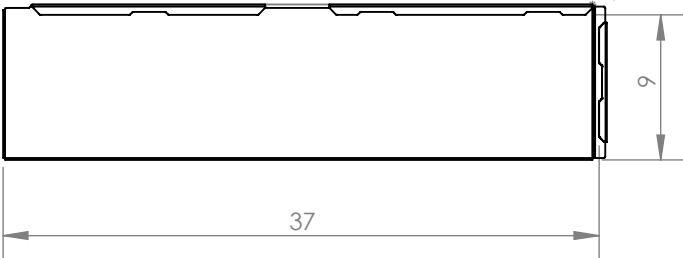

All Standard Exposed Sizes:

Width: 9", 13", 21"

Length: 17", 27", 37", 57", 116"

Offset detail

System depth = 5/8"

Standard Lay Flat Sizes

Exposed sizes have been standardized from working with 48" x 120" sheets. These sizes are offered to maximize material efficiency to offer the best price / sqft.

Example: 9" x 37" exposed panel
 Flat blank (accounting for hems): 12" x 40"
 Width of sheet 48"/12" = 4 + Length of sheet 120"/40" = 3
 Total 12 panels per sheet

Scale Comparison

9" Width Lay Flat Panel

Revised 4/27/2021

All Standard Exposed Sizes:

Width: 9", 13", 21"

Length: 17", 27", 37", 57", 116"

Standard Lay Flat Sizes

Scale Comparison

13" Width Lay Flat Panel

2

Revised 4/27/2021

All Standard Exposed Sizes:

Width: 9", 13", 21"

Length: 17", 27", 37", 57", 116"

Standard Lay Flat Sizes

21" Width Lay Flat Panel

3

	Material	Colors	Finish	Sizes
	Stainless Steel	See website for color selection chart	Bright (BA) Mill (2B)	24 gauge - 16 gauge (.025" - .060" nominal) operational thickness dependent upon panel sizes Maximum Length: 116"
Zalmag	N/A	Natural Pre-patina II Black	24 gauge - 16 gauge (.025" - .060" nominal) operational thickness dependent upon panel sizes Maximum Length: 116"	