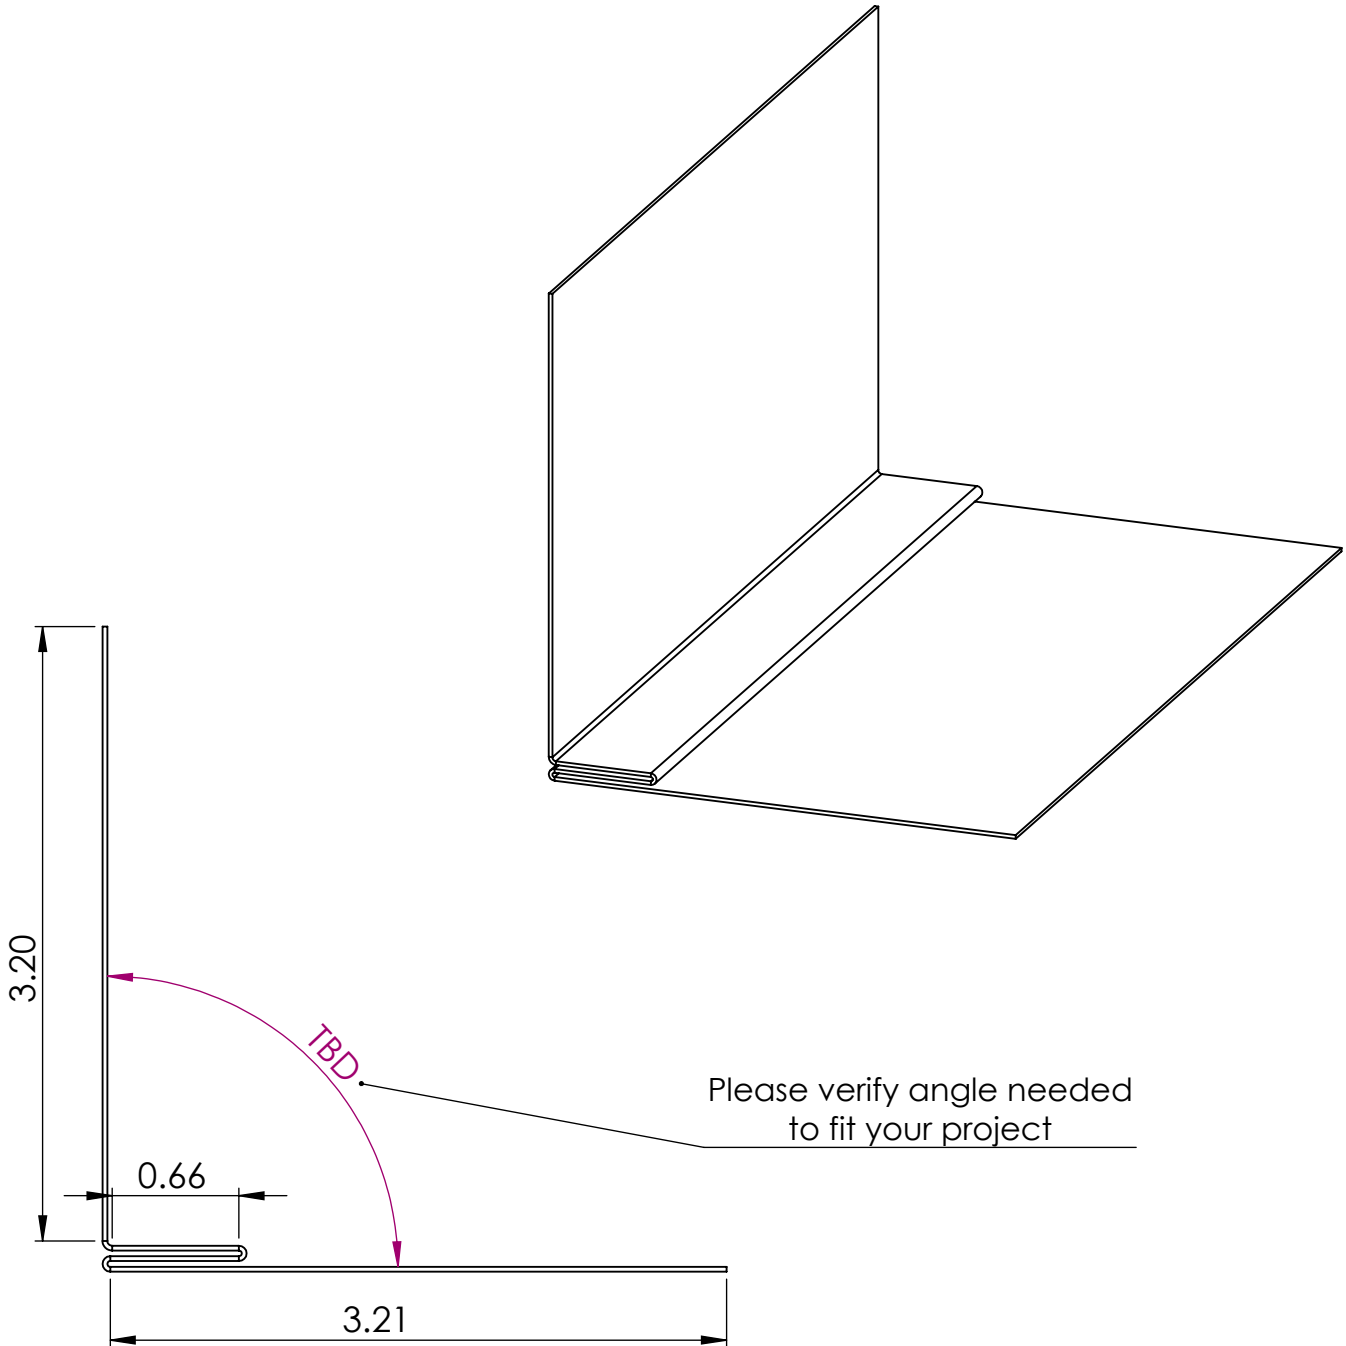

### Starter Gable

3

	Material	Colors	Finish	Sizes
	Stainless Steel	See website for color selection chart	Bright (BA) Mill (2B)	24 gauge (.024" nominal) All flashings fabricated at max 10' length
	Zalmag	N/A	Natural Pre-Patina II Black	24 gauge (.024" nominal) All flashings fabricated at max 10' length

Linear 10-ft Quantity:

Initials:

**Side Wall**

4

	Material	Colors	Finish	Sizes
	Stainless Steel	See website for color selection chart	Bright (BA) Mill (2B)	24 gauge (.024" nominal) All flashings fabricated at max 10' length
	Zalmag	N/A	Natural Pre-Patina II Black	24 gauge (.024" nominal) All flashings fabricated at max 10' length

End Wall Angle: \_\_\_\_\_

Linear 10-ft Quantity: \_\_\_\_\_

Initials: \_\_\_\_\_

**End Wall**

5

 <b>MILLENNIUM</b> F O R M S	Material	Colors	Finish	Sizes
	Stainless Steel	See website for color selection chart	Bright (BA) Mill (2B)	24 gauge (.024" nominal) All flashings fabricated at max 10' length
	Zalmag	N/A	Natural Pre-Patina II Black	24 gauge (.024" nominal) All flashings fabricated at max 10' length