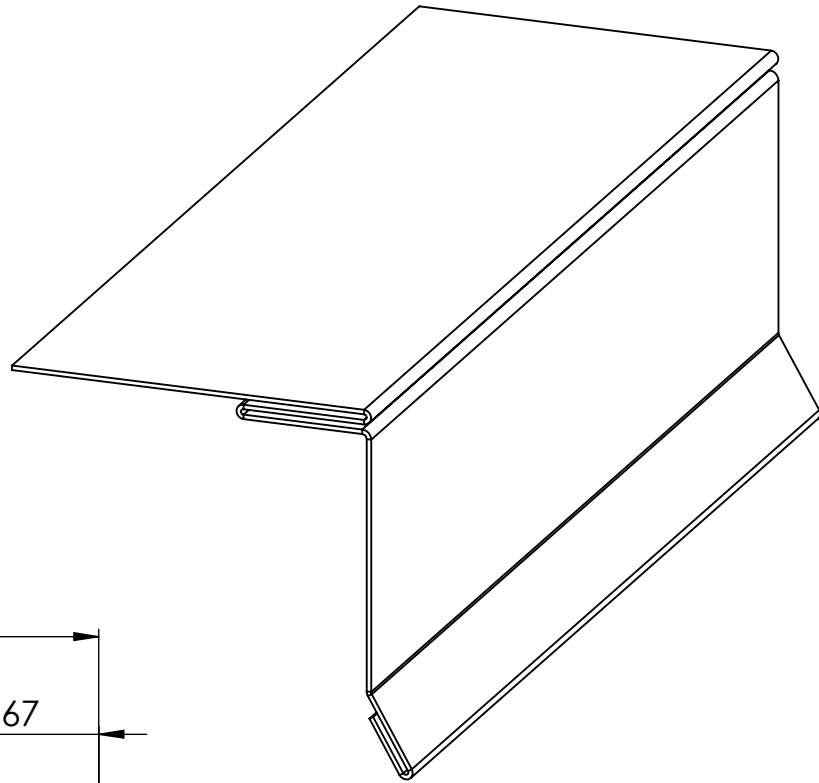

Valley Angle: \_\_\_\_\_

Linear 10-ft Quantity: \_\_\_\_\_

Initials: \_\_\_\_\_

### Valley

1

 <b>MILLENNIUM</b> F O R M S	Material	Colors	Finish	Sizes
	Stainless Steel	See website for color selection chart	Bright (BA) Mill (2B)	24 gauge (.024" nominal) All flashings fabricated at max 10' length
	Zalmag	N/A	Natural Pre-Patina II Black	24 gauge (.024" nominal) All flashings fabricated at max 10' length