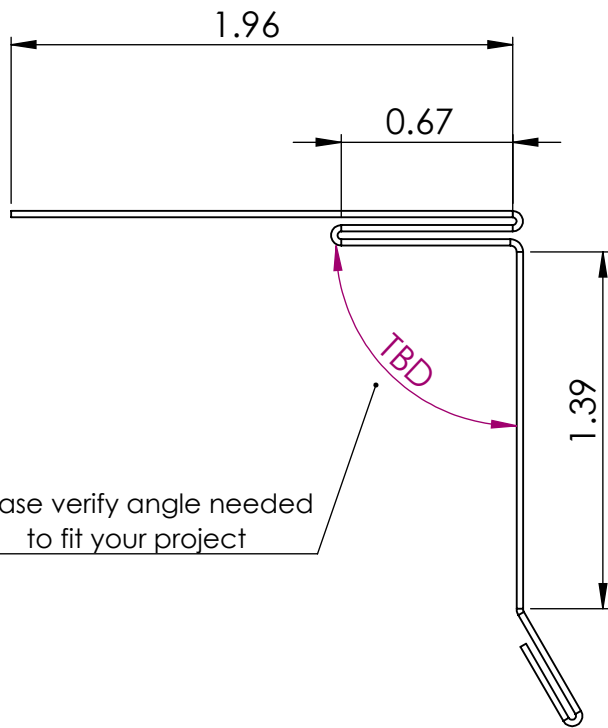

Valley Angle: \_\_\_\_\_

Linear 10-ft Quantity: \_\_\_\_\_

Initials: \_\_\_\_\_

### Valley

1

 <b>MILLENNIUM</b> F O R M S	Material	Colors	Finish	Sizes
	Stainless Steel	See website for color selection chart	Bright (BA) Mill (2B)	24 gauge (.024" nominal) All flashings fabricated at max 10' length
	Zalmag	N/A	Natural Pre-Patina II Black	24 gauge (.024" nominal) All flashings fabricated at max 10' length

Linear 10-ft Quantity:

Initials:

**Side Wall**

4

	Material	Colors	Finish	Sizes
	Stainless Steel	See website for color selection chart	Bright (BA) Mill (2B)	24 gauge (.024" nominal) All flashings fabricated at max 10' length
	Zalmag	N/A	Natural Pre-Patina II Black	24 gauge (.024" nominal) All flashings fabricated at max 10' length

End Wall Angle: \_\_\_\_\_

Linear 10-ft Quantity: \_\_\_\_\_

Initials: \_\_\_\_\_

**End Wall**

5

 <b>MILLENNIUM</b> F O R M S	Material	Colors	Finish	Sizes
	Stainless Steel	See website for color selection chart	Bright (BA) Mill (2B)	24 gauge (.024" nominal) All flashings fabricated at max 10' length
	Zalmag	N/A	Natural Pre-Patina II Black	24 gauge (.024" nominal) All flashings fabricated at max 10' length