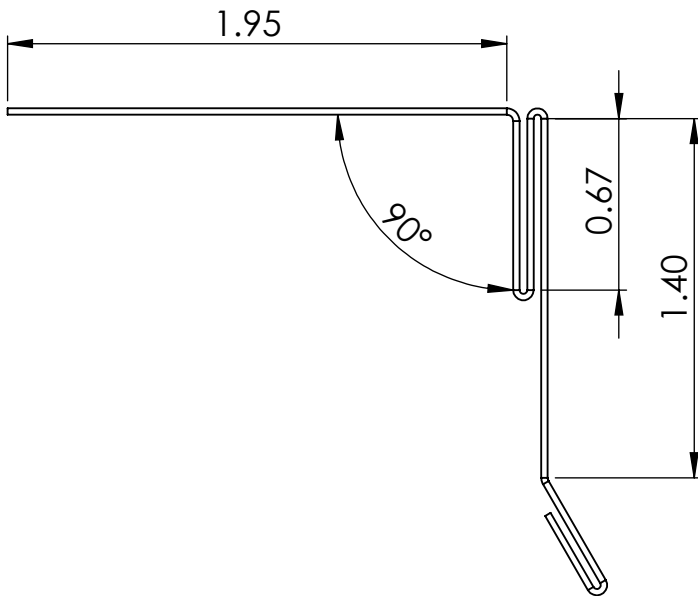

### Valley

1

 <b>MILLENNIUM</b> F O R M S	Material	Colors	Finish	Sizes
	Stainless Steel	See website for color selection chart	Bright (BA) Mill (2B)	24 gauge (.024" nominal) All flashings fabricated at max 10' length
	Zalmag	N/A	Natural Pre-Patina II Black	24 gauge (.024" nominal) All flashings fabricated at max 10' length

Please verify angle needed to fit your project

Eave Angle: \_\_\_\_\_

Linear 10-ft Quantity: \_\_\_\_\_

Initials: \_\_\_\_\_

### Starter Eave

2

 <b>MILLENNIUM</b> F O R M S	Material	Colors	Finish	Sizes
	Stainless Steel	See website for color selection chart	Bright (BA) Mill (2B)	24 gauge (.024" nominal) All flashings fabricated at max 10' length
	Zalmag	N/A	Natural Pre-Patina II Black	24 gauge (.024" nominal) All flashings fabricated at max 10' length

Linear 10-ft Quantity:

Initials:

**Side Wall**

4

	Material	Colors	Finish	Sizes
	Stainless Steel	See website for color selection chart	Bright (BA) Mill (2B)	24 gauge (.024" nominal) All flashings fabricated at max 10' length
	Zalmag	N/A	Natural Pre-Patina II Black	24 gauge (.024" nominal) All flashings fabricated at max 10' length